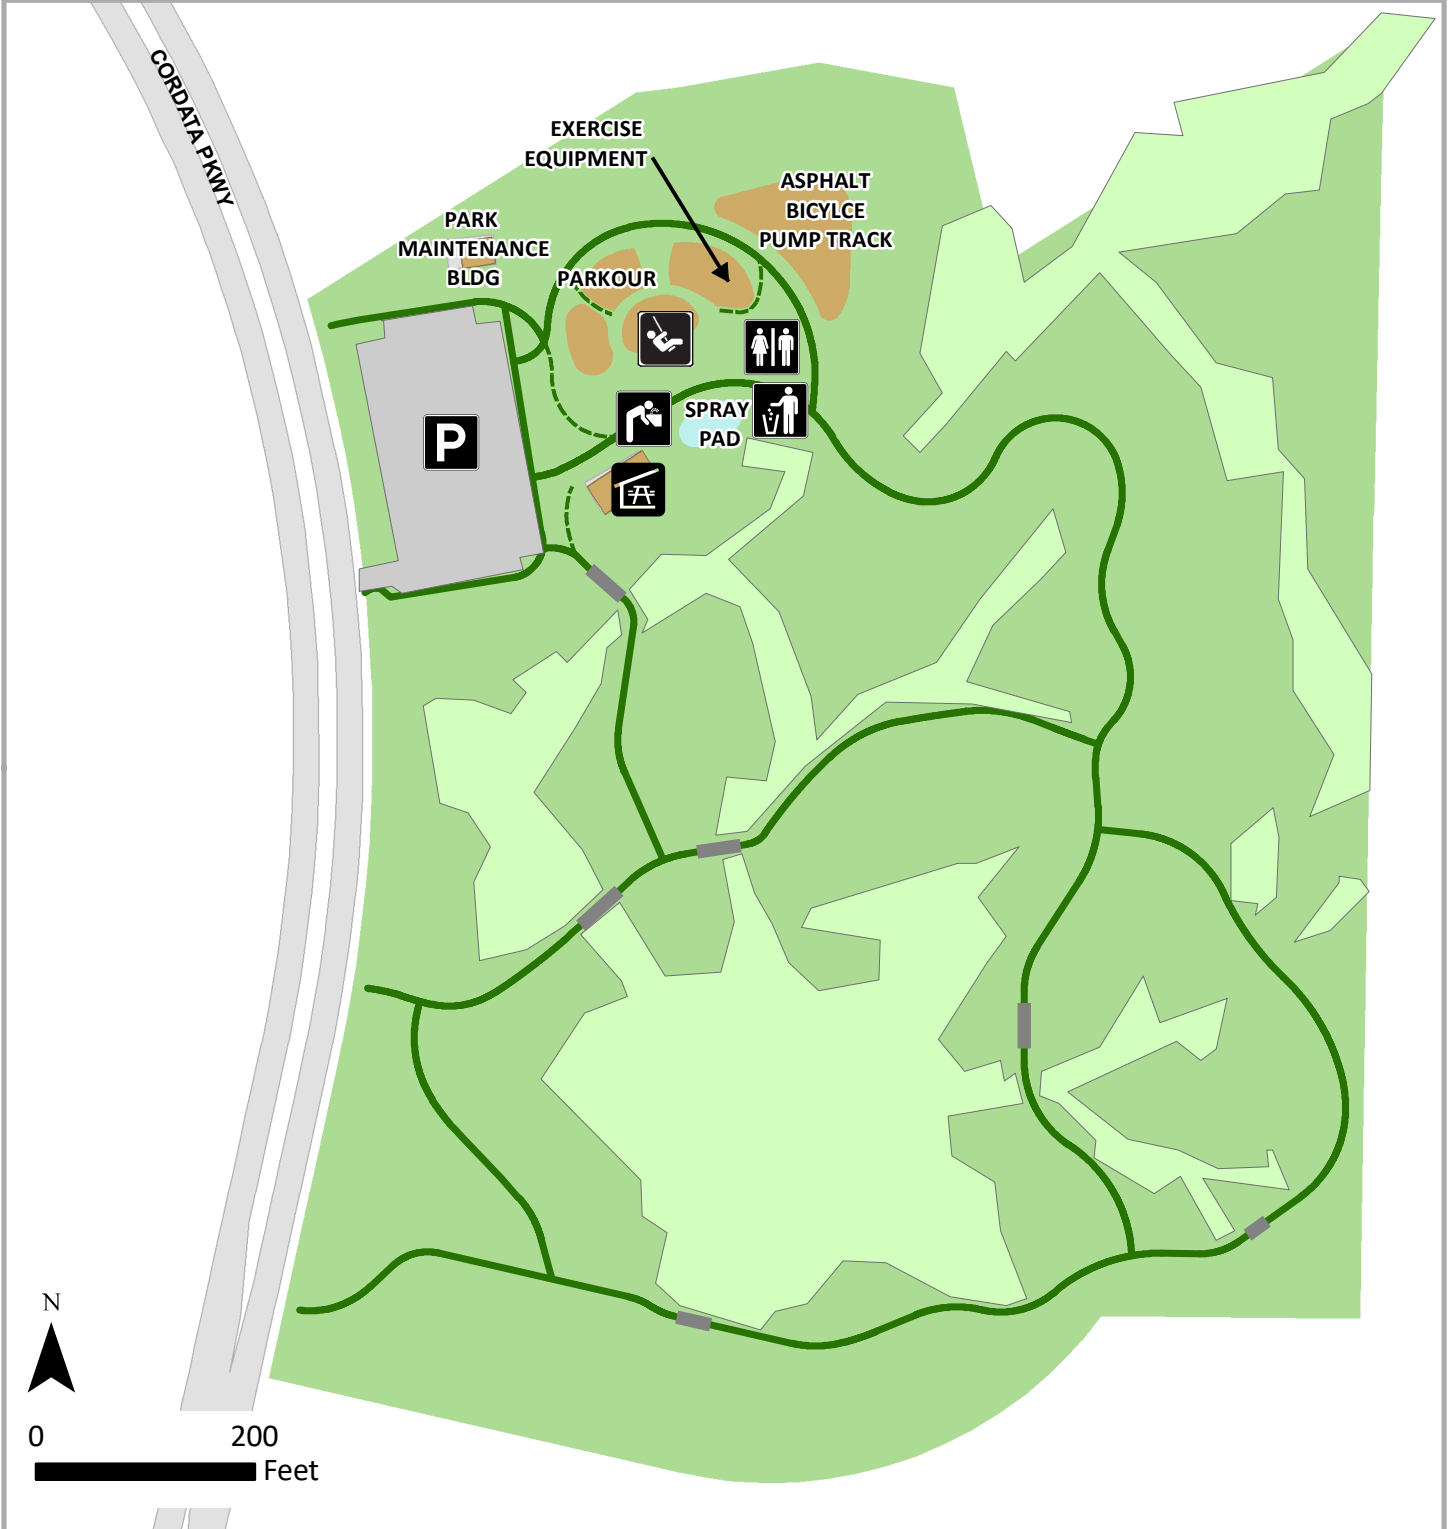

Cordata Park, 4510 Cordata Parkway

0 200 Feet

- Primary Trail
- Minor Trail
- Bridges
- Protected Wetlands

Parking

Playground

Restroom

Picnic area

Picnic shelter

Drinking fountain

Trash receptacle

Parks and Recreation Department
 City of Bellingham
 (360) 778-7000
www.cob.org