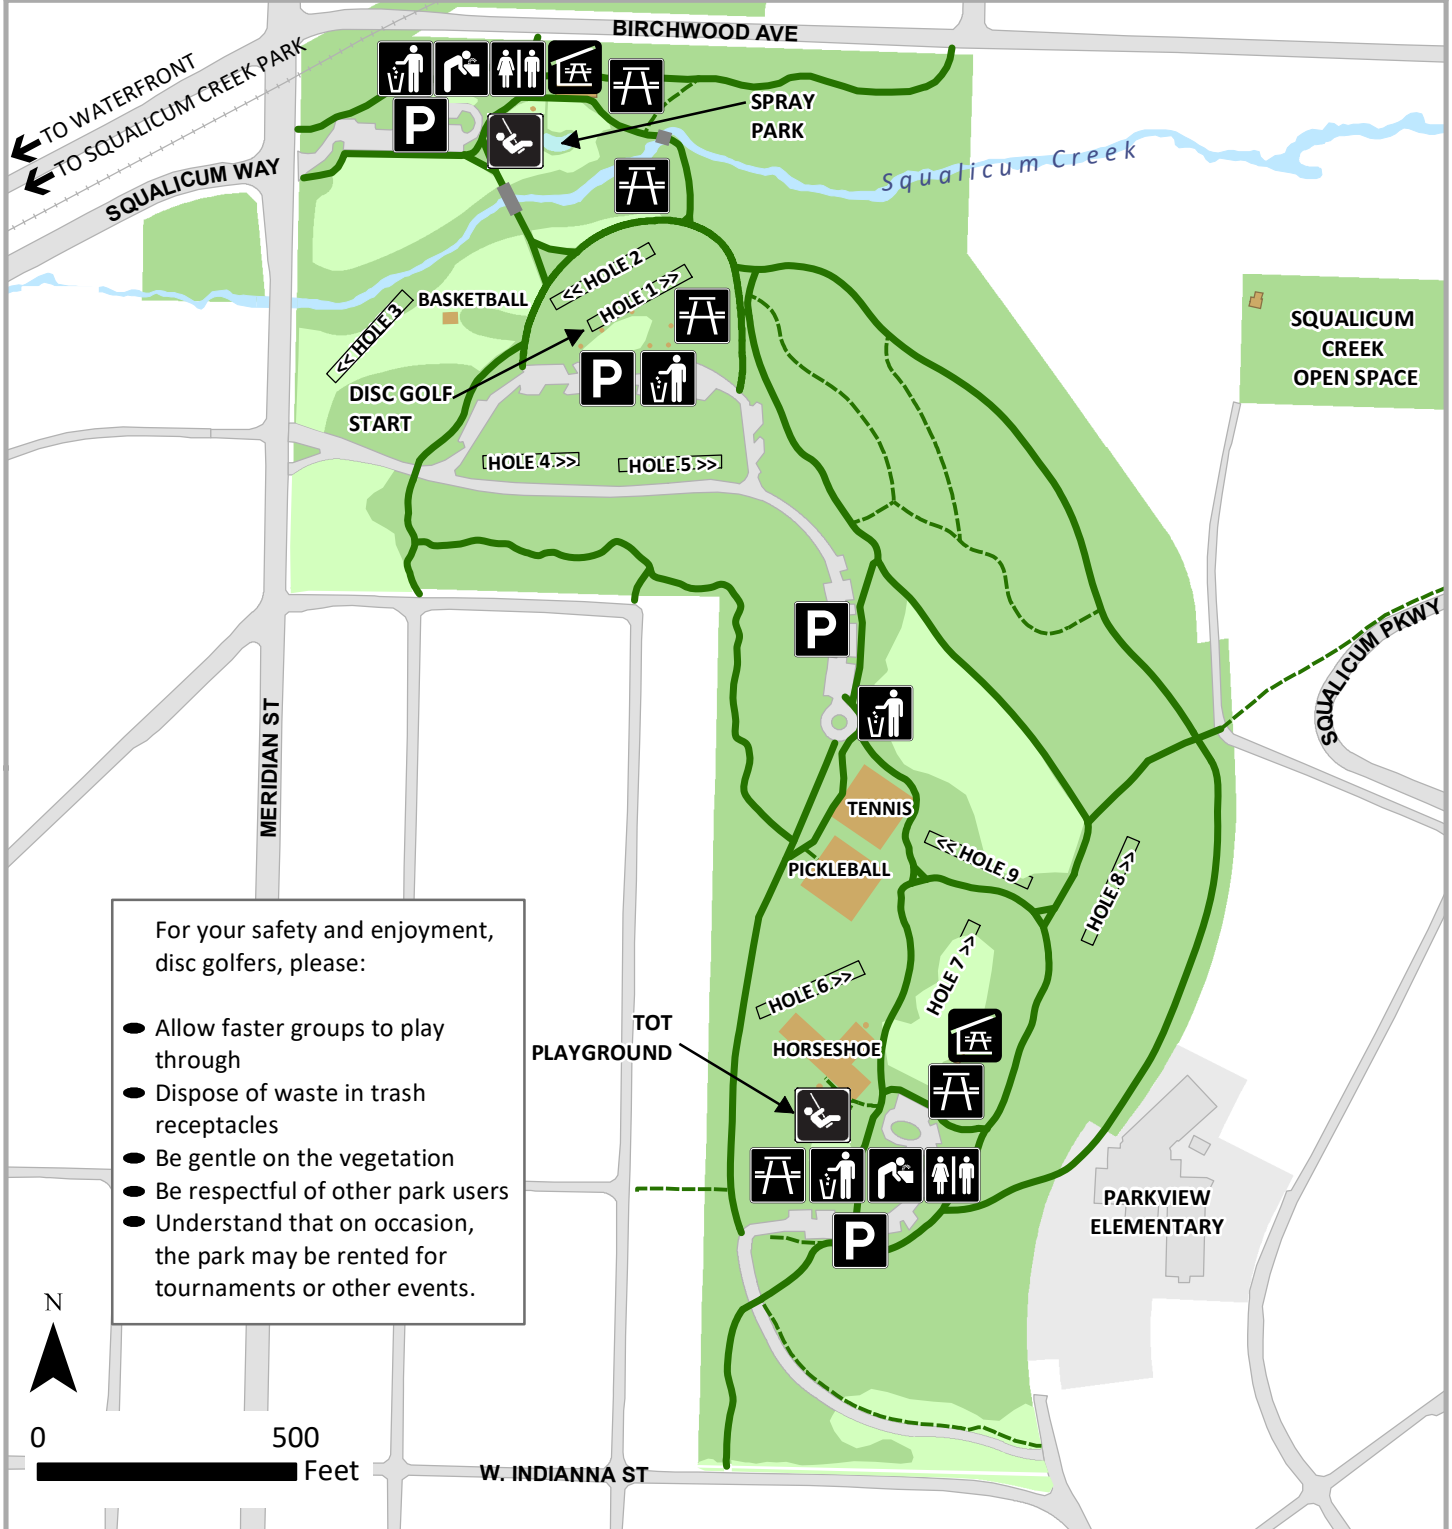

Cornwall Memorial Park, 3424 Meridian Street

For your safety and enjoyment, disc golfers, please:

- Allow faster groups to play through
- Dispose of waste in trash receptacles
- Be gentle on the vegetation
- Be respectful of other park users
- Understand that on occasion, the park may be rented for tournaments or other events.

	Primary Trail		Parking		Viewpoint		Drinking fountain
	Minor Trail		Playground		Picnic area		Dog off leash
	Bridges		Restroom		Picnic shelter		Trash receptacle

Hole # >> Disc golf direction of play

CITY OF BELLINGHAM
WASHINGTON