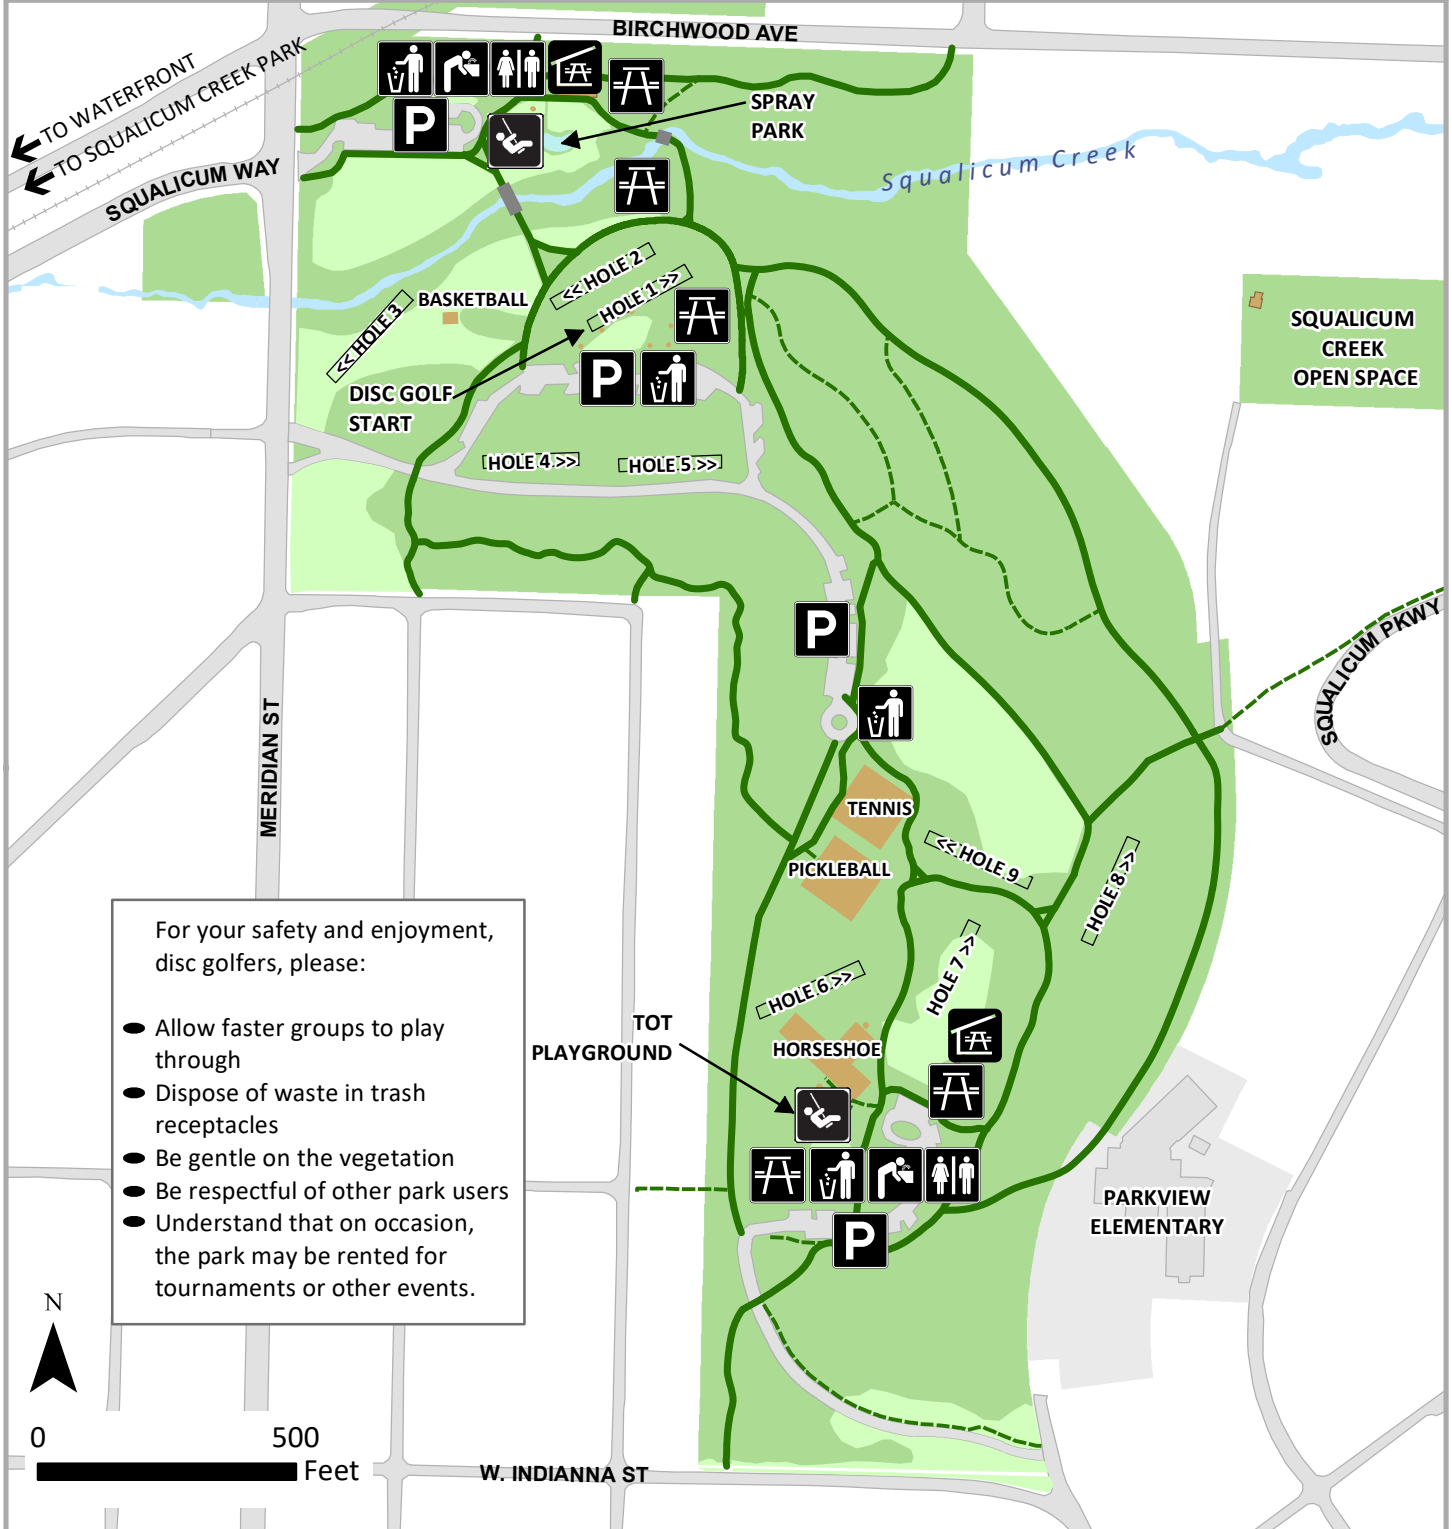

11 Cornwall Memorial Park, 3424 Meridian Street

For your safety and enjoyment, disc golfers, please:

- Allow faster groups to play through
- Dispose of waste in trash receptacles
- Be gentle on the vegetation
- Be respectful of other park users
- Understand that on occasion, the park may be rented for tournaments or other events.

	Primary Trail		Parking		Viewpoint		Drinking fountain
	Minor Trail		Playground		Picnic area		Dog off leash
	Bridges		Restroom		Picnic shelter		Trash receptacle

Hole # >> Disc golf direction of play

Parks and Recreation Department
City of Bellingham
 (360) 778-7000
www.cob.org