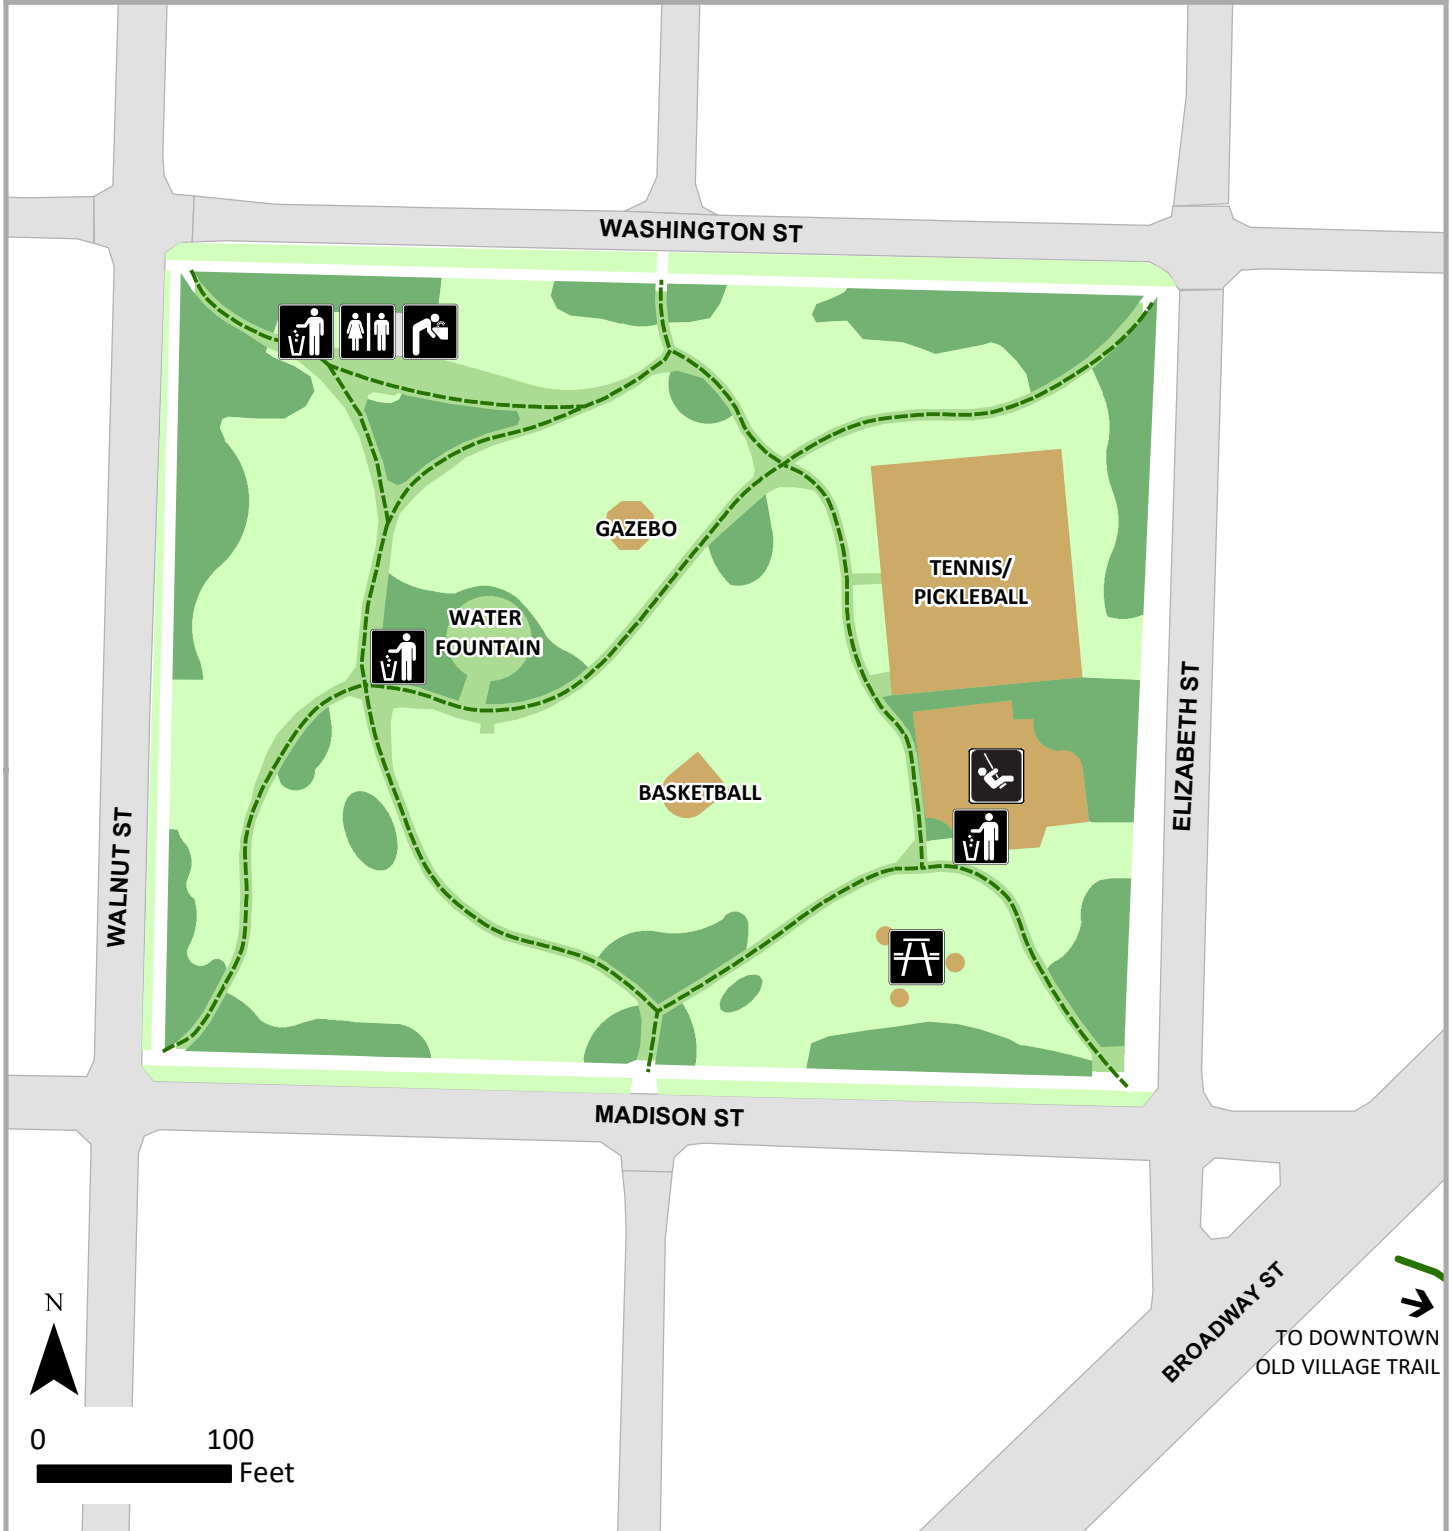

13 Elizabeth Park, 2205 Walnut Street

0 100 Feet

Primary Trail

Minor Trail

Bridges

Playground

Restroom

Picnic area

Drinking fountain

Trash receptacle

Parks and Recreation Department
 City of Bellingham
 (360) 778-7000
www.cob.org