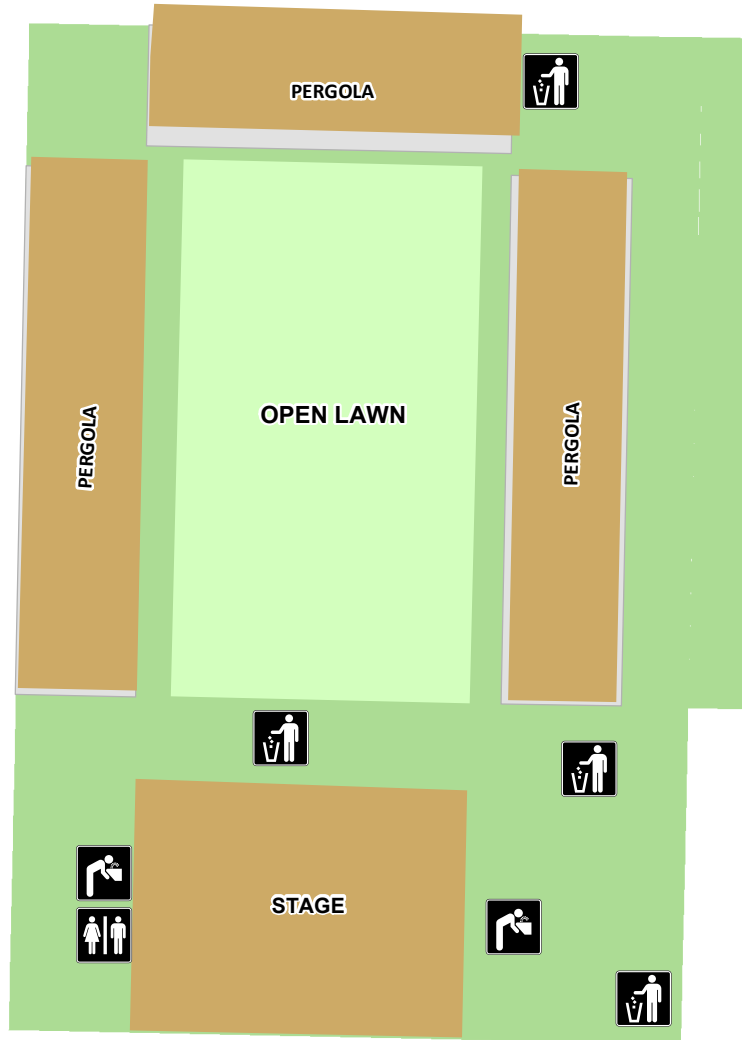

# 16 Fairhaven Village Green, 1207 Tenth Street

↑ TO TAYLOR DOCK/  
DOWNTOWN

MILL AVE

10th ST

0 25 Feet

Parking

Drinking fountain

Restroom