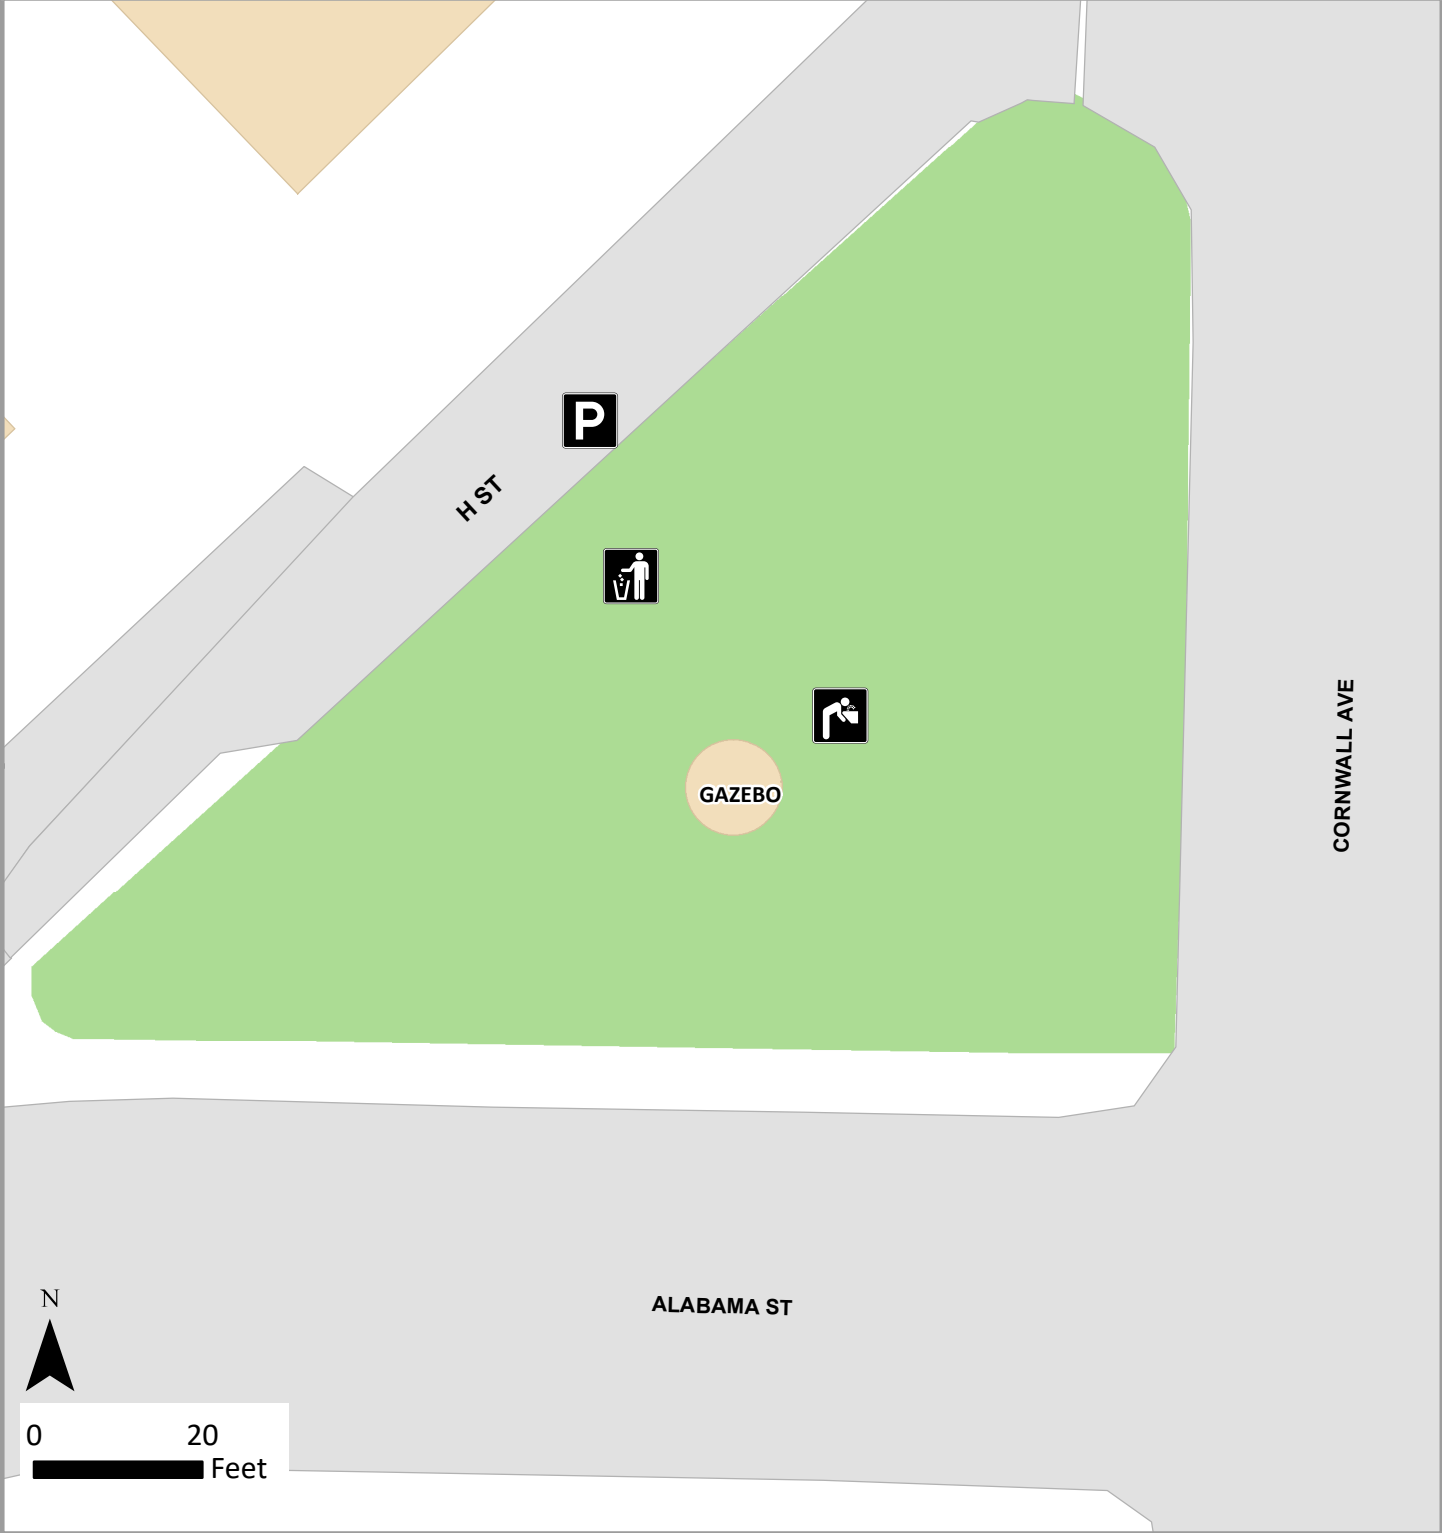

20 Gossage Garden, 2620 F Street

Parking

Drinking fountain

Trash receptacle

Parks and Recreation Department
City of Bellingham
(360) 778-7000
www.cob.org