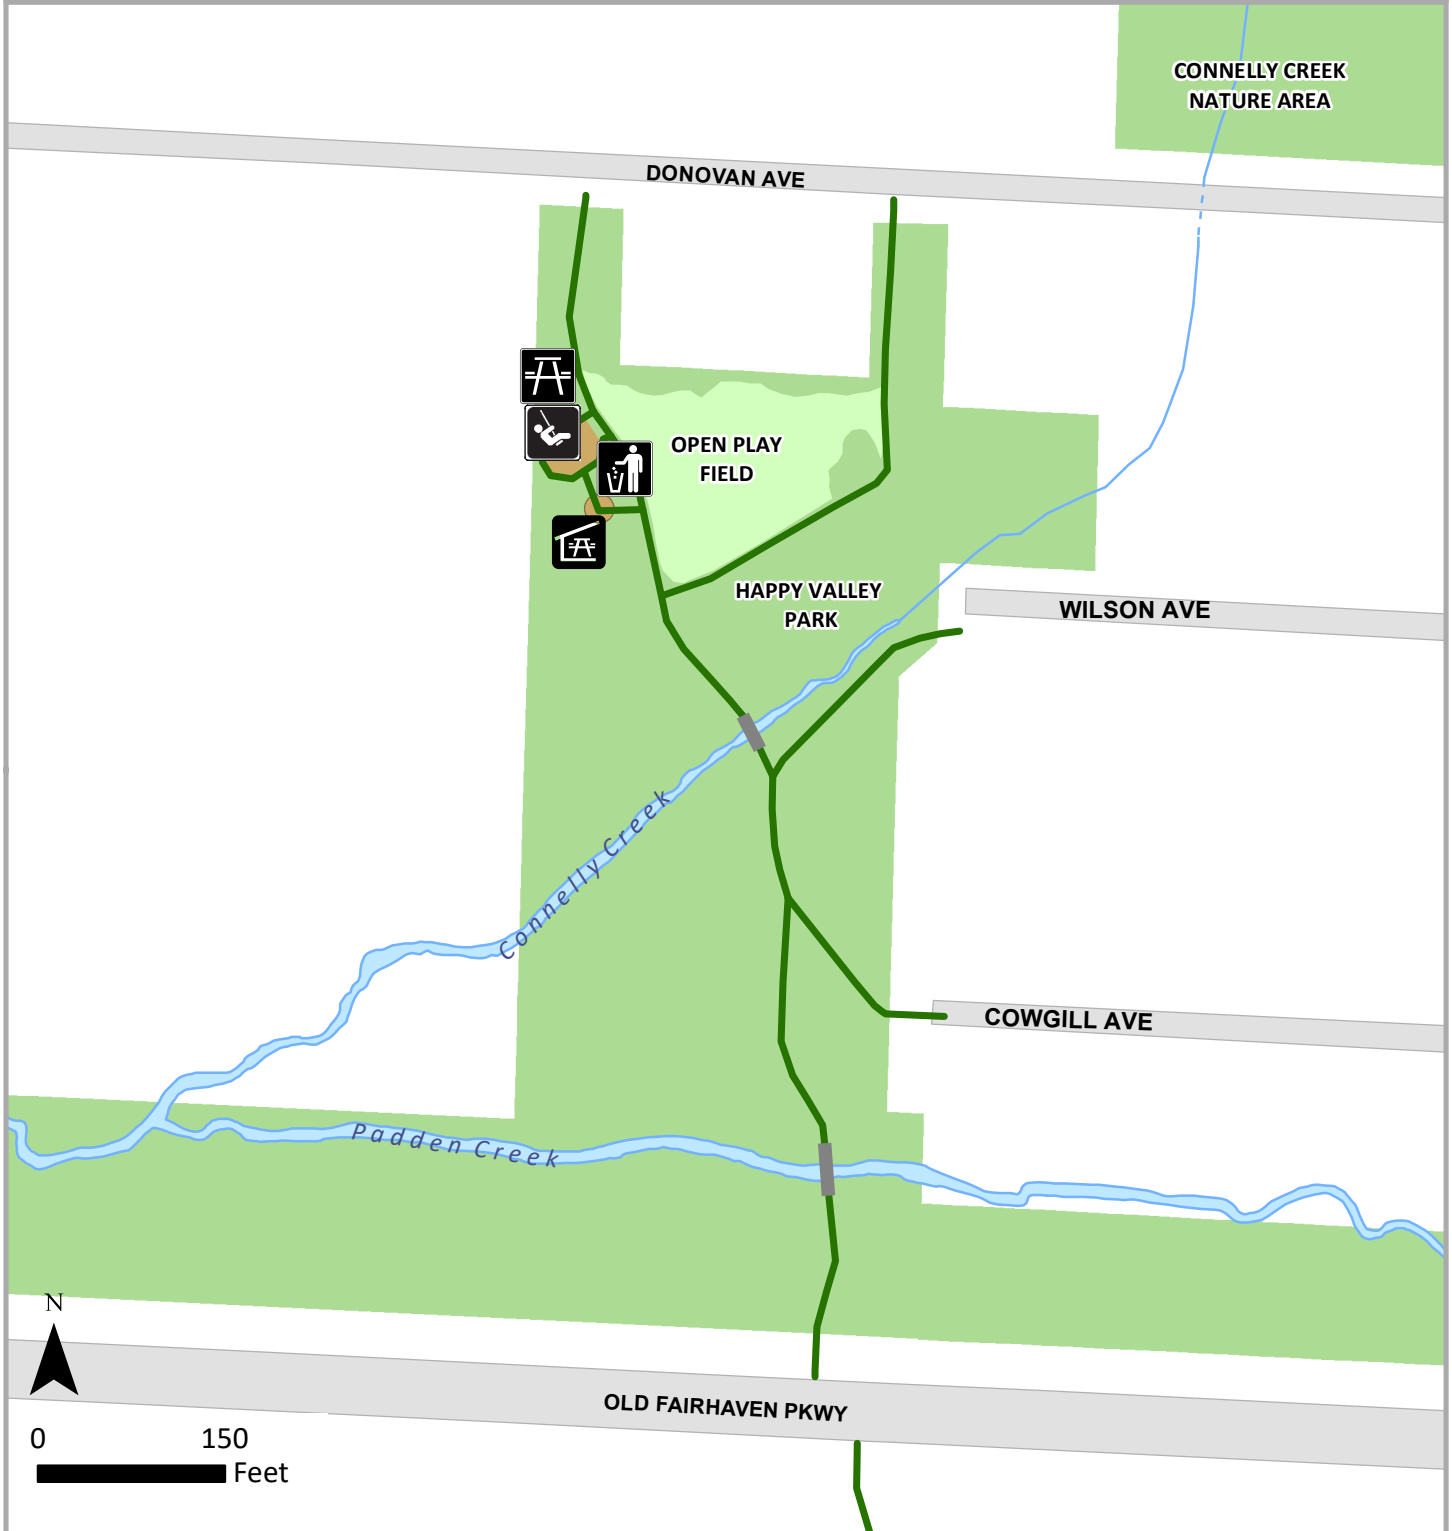

21 Happy Valley Park, 2700 Donovan Avenue

CONNELLY CREEK NATURE AREA

DONOVAN AVE

OPEN PLAY FIELD

HAPPY VALLEY PARK

WILSON AVE

COWGILL AVE

OLD FAIRHAVEN PKWY

Connelly Creek

Padden Creek

0 150 Feet

- Primary Trail
- Minor Trail
- Bridges
- Parking
- Playground

- Picnic shelter
- Trash receptacle

Parks and Recreation Department
City of Bellingham
(360) 778-7000
www.cob.org