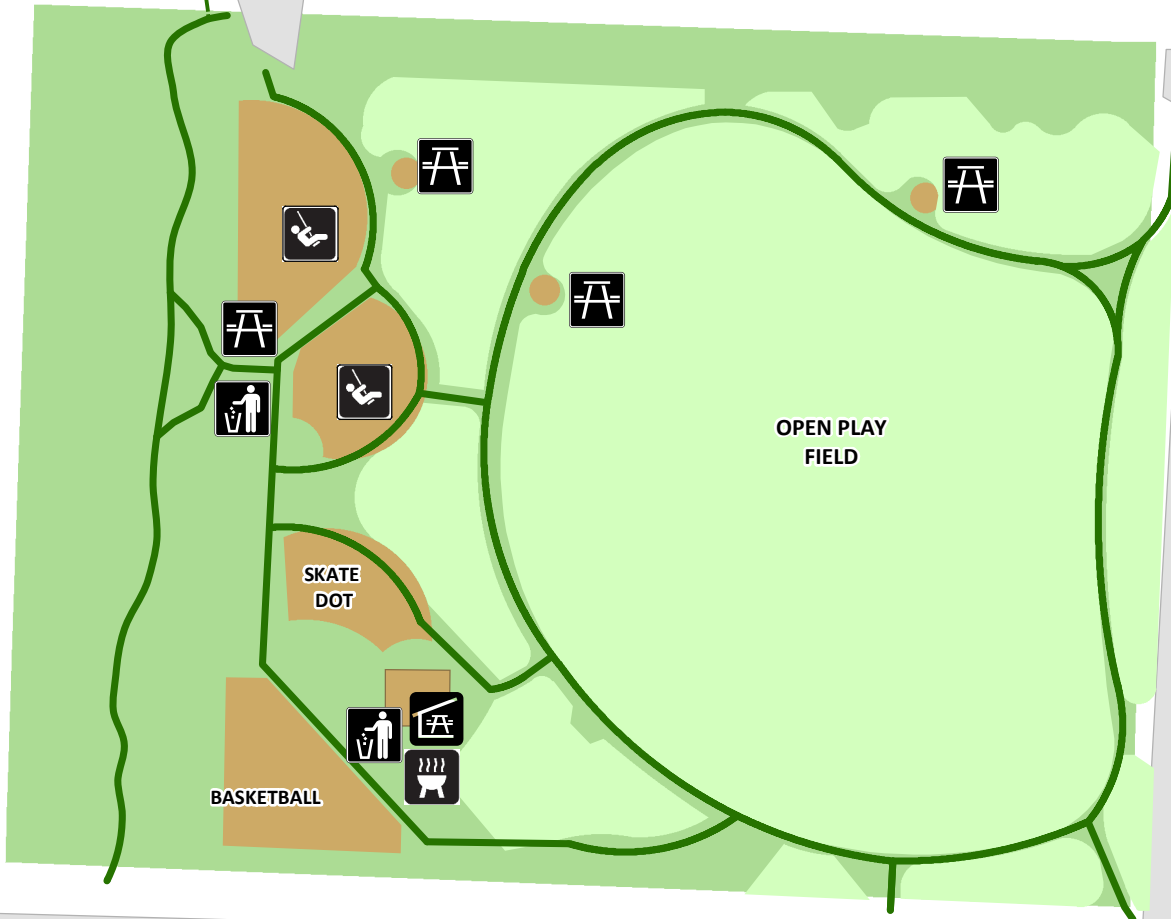

22 Harriet Spanel Park, 1200 Franklin Street

TO LAKEWAY DRIVE ↑

- Primary Trail
- Minor Trail
- Playground
- Picnic area
- Picnic shelter
- Trash receptacle
- Grill/BBQ

Parks and Recreation Department
 City of Bellingham
 (360) 778-7000
www.cob.org