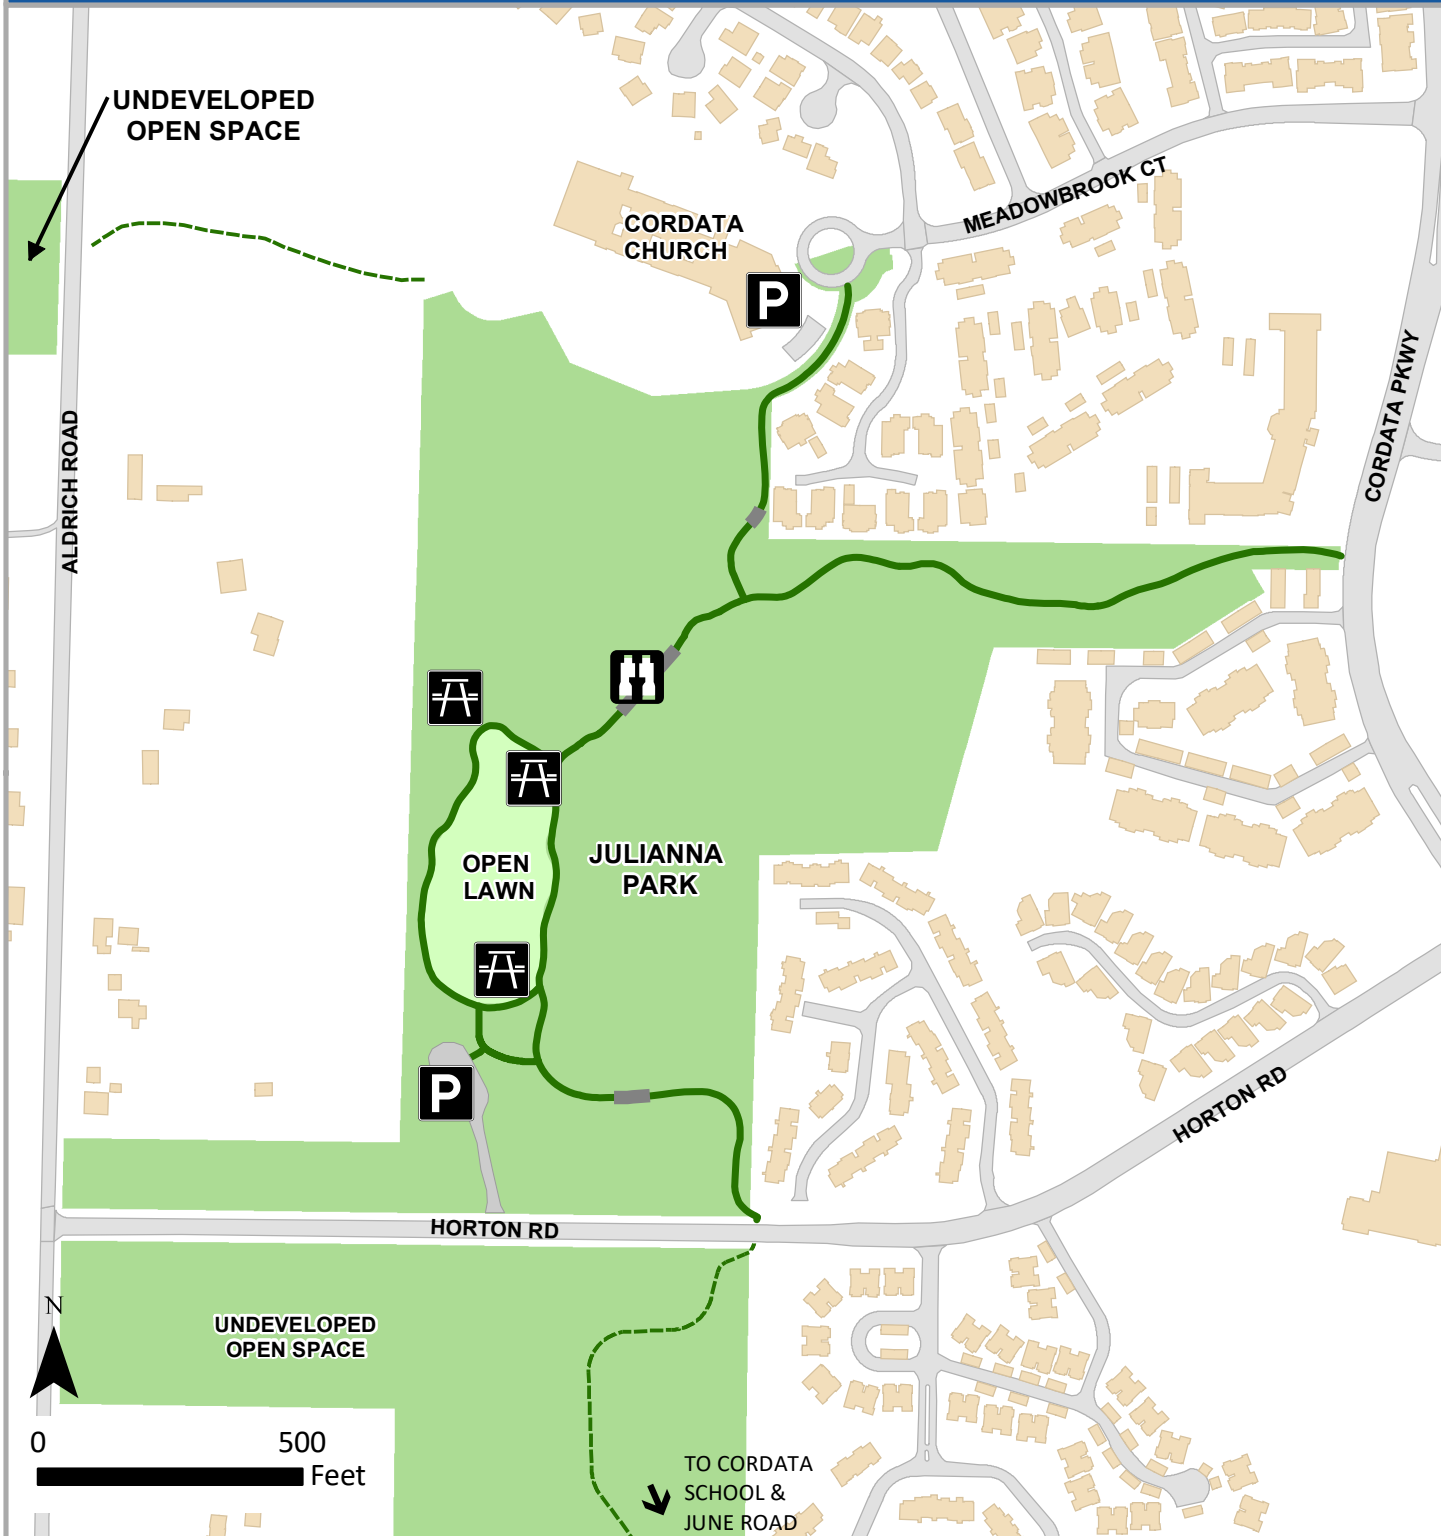

# Julianna Park, 800 W Horton Road

TO CORDATA SCHOOL & JUNE ROAD

-  Primary Trail
-  Minor Trail
-  Bridges
-  Parking
-  Viewpoint
-  Picnic area

Parks and Recreation Department  
 City of Bellingham  
 (360) 778-7000  
 www.cob.org