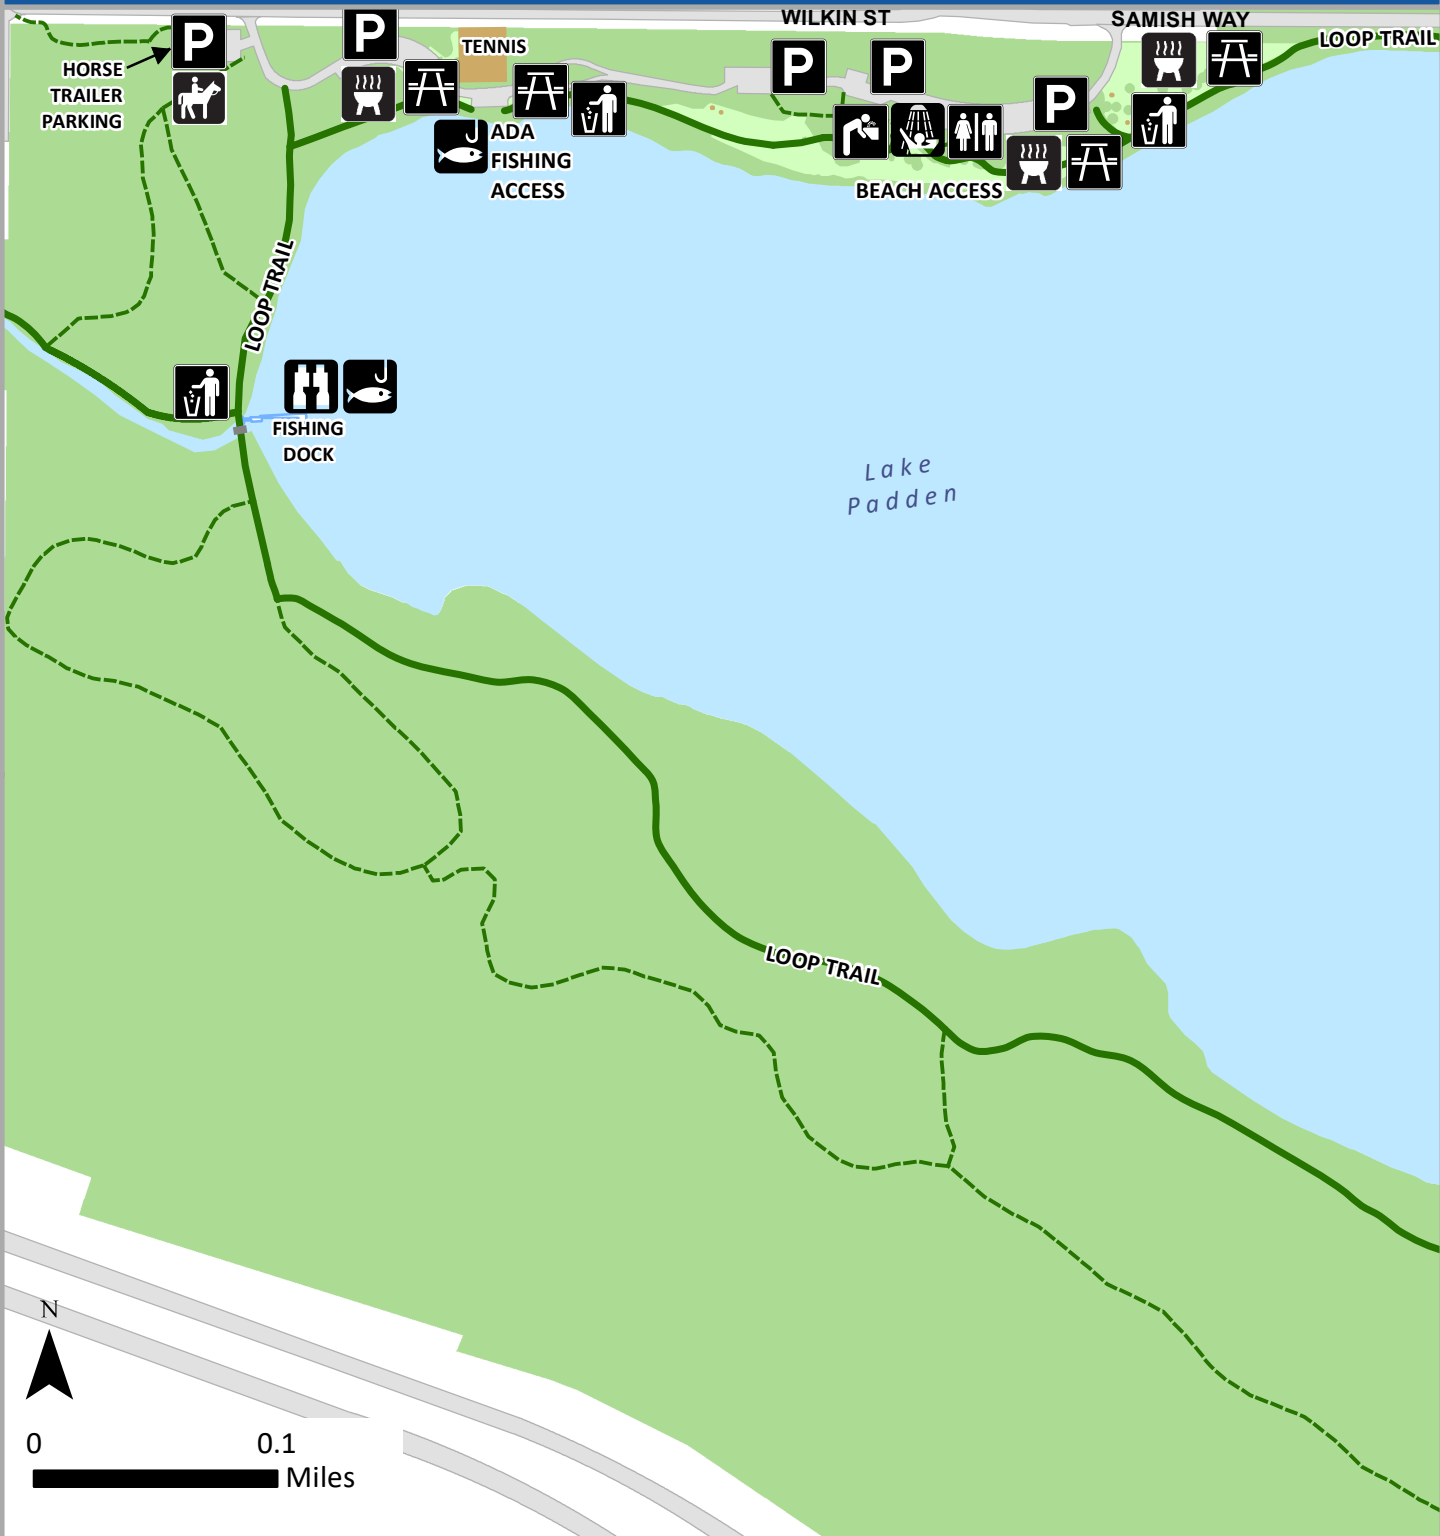

25a Lake Padden (west), 4200 Wilkin Street

	Primary Trail		Parking		Viewpoint		Drinking fountain
	Minor Trail		Picnic area		Dog off leash		Trash receptacle
	Bridges		Restroom		Shower (June-Sept)	 Parks and Recreation Department City of Bellingham (360) 778-7000 www.cob.org	
	Fishing		Grill/BBQ				