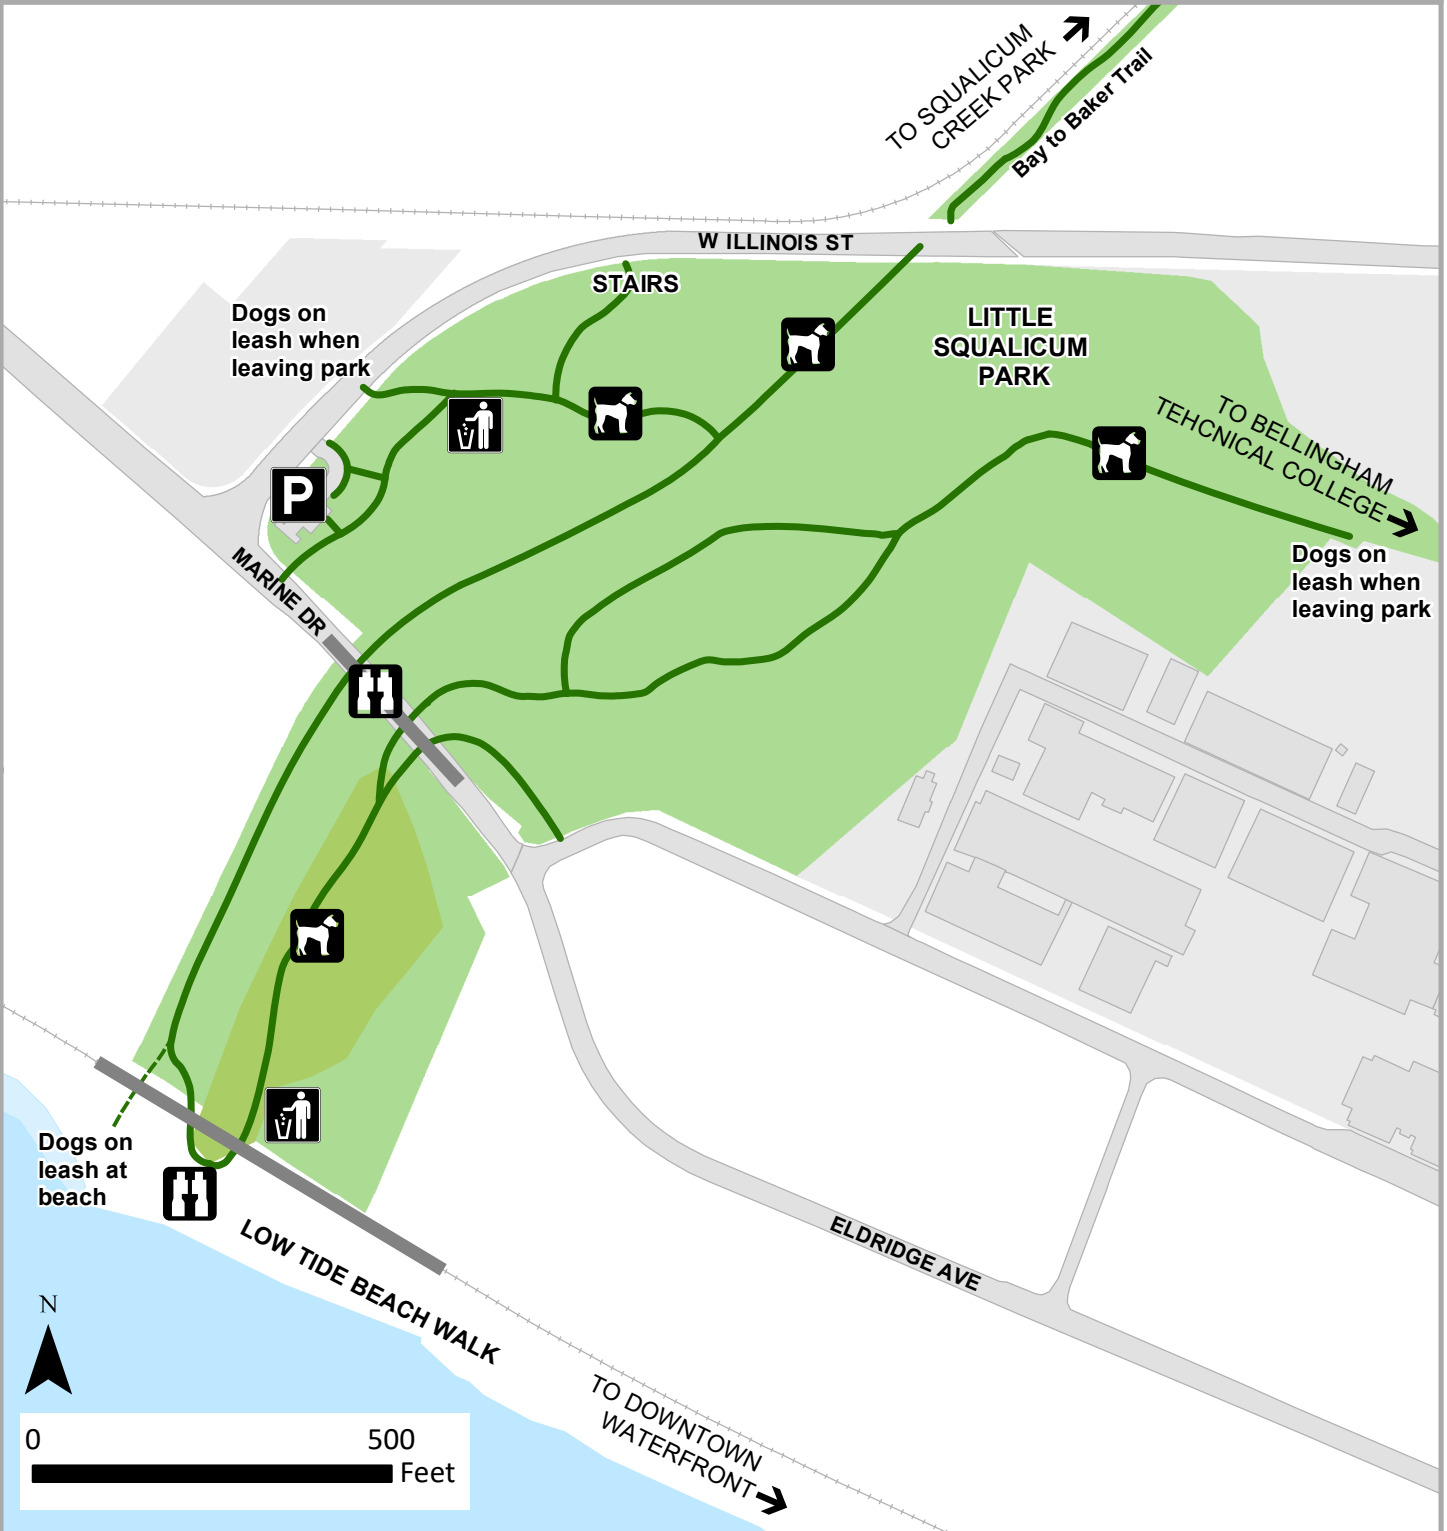

# Little Squalicum Park, 640 Marine Drive

-  Primary Trail
-  Minor Trail
-  Bridges
-  Parking
-  Viewpoint
-  Dog off leash
-  Trash receptacle

Parks and Recreation Department  
 City of Bellingham  
 (360) 778-7000  
[www.cob.org](http://www.cob.org)