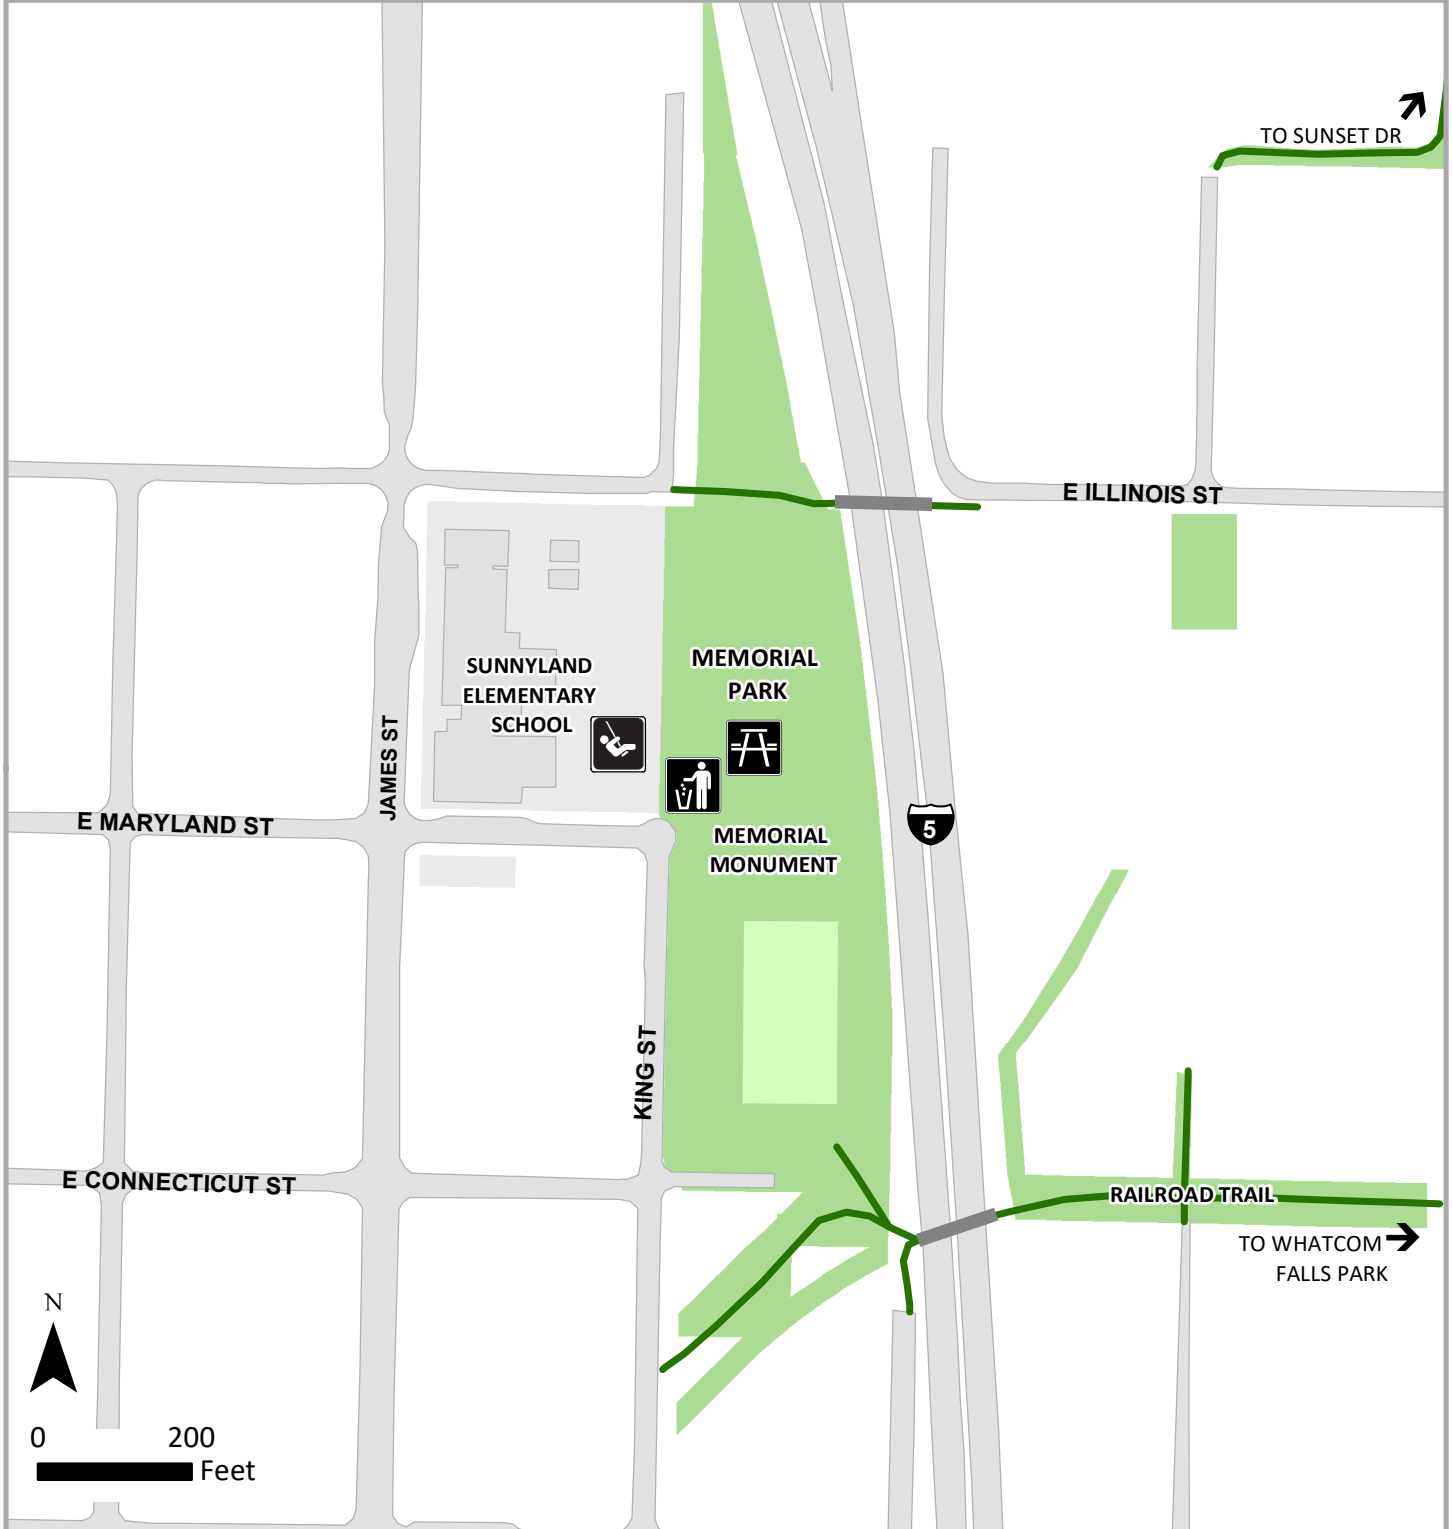

31 Memorial Park, 2700 King Street

 Primary Trail

 Minor Trail

 Bridges

 Playground

 Picnic area

 Trash receptacle

Parks and Recreation Department
City of Bellingham
(360) 778-7000
www.cob.org