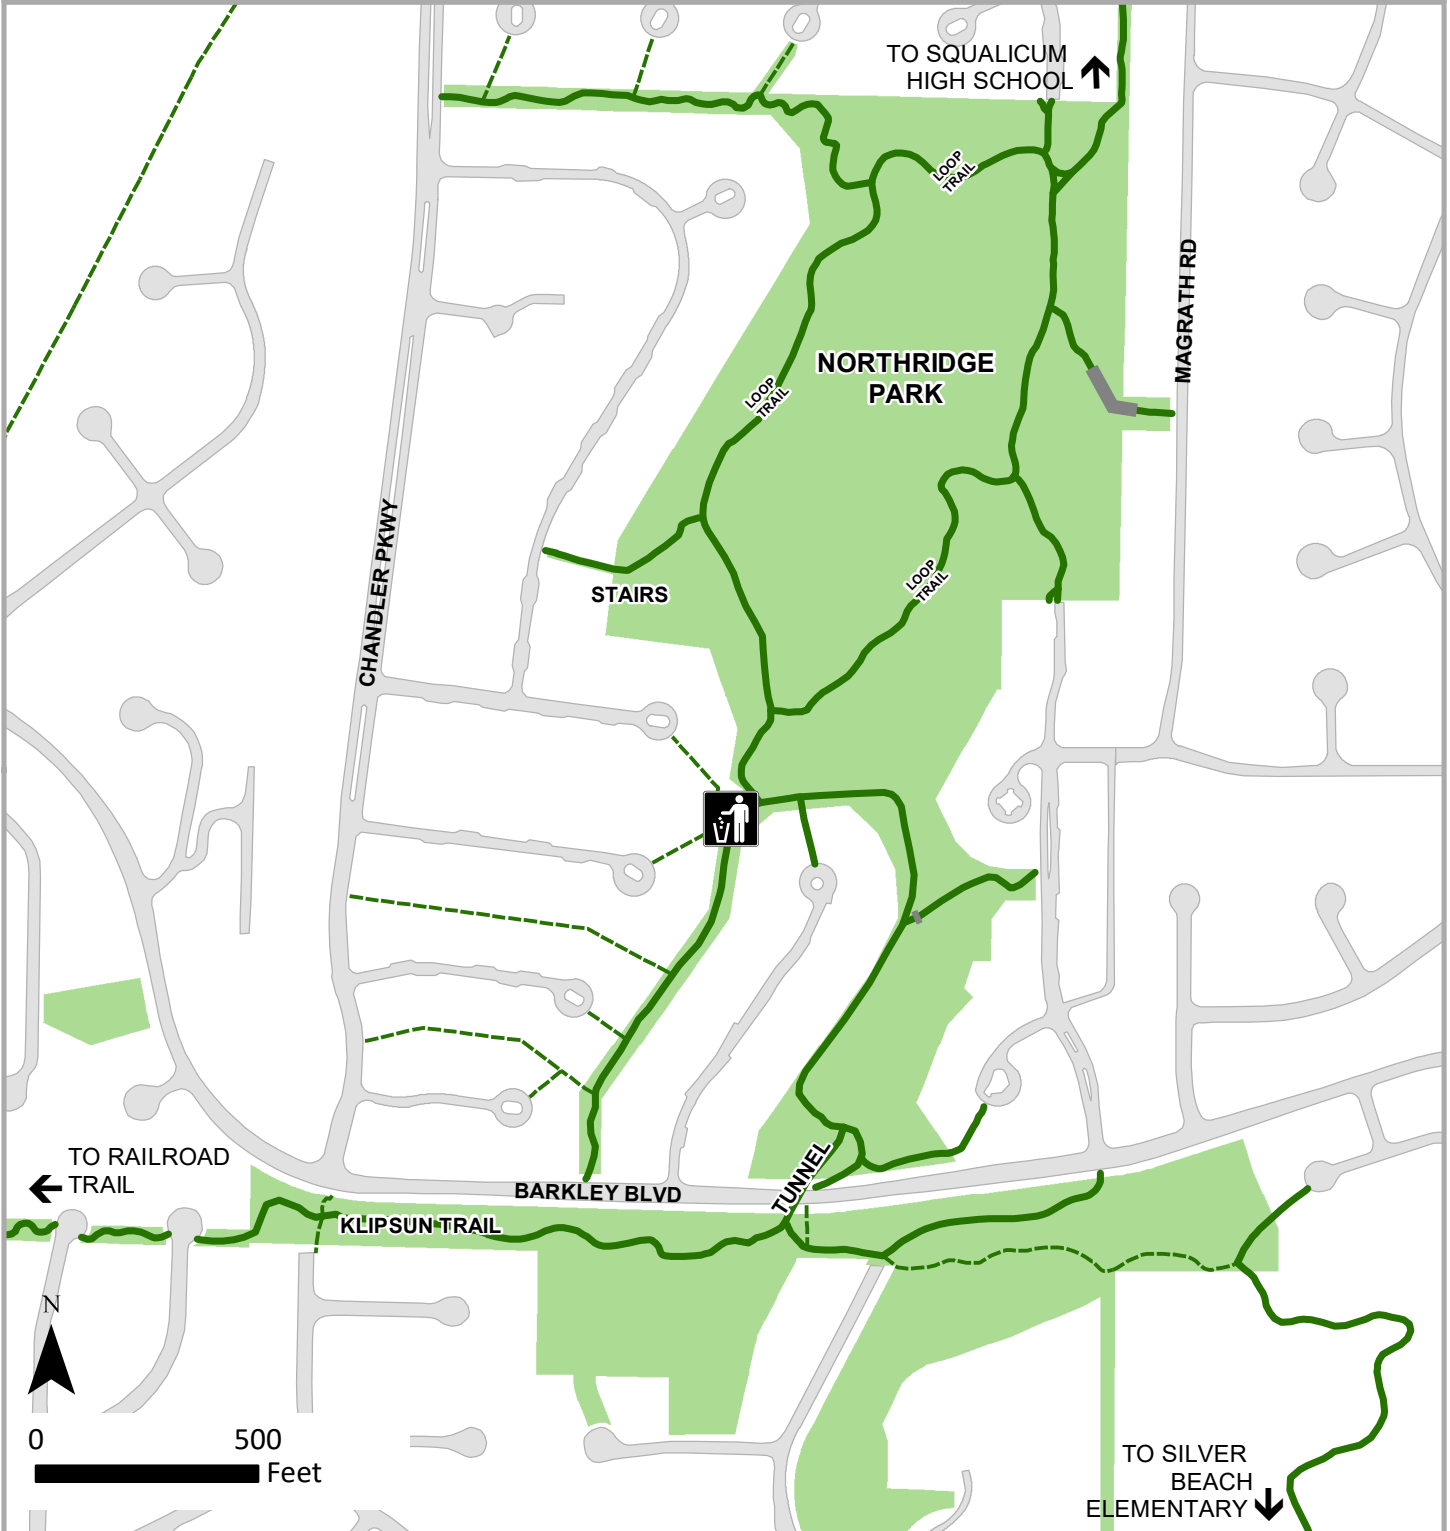

32 Northridge Park, 3400 Carrington Way

-  Primary Trail
-  Minor Trail
-  Bridges

Parks and Recreation Department
City of Bellingham
(360) 778-7000
www.cob.org