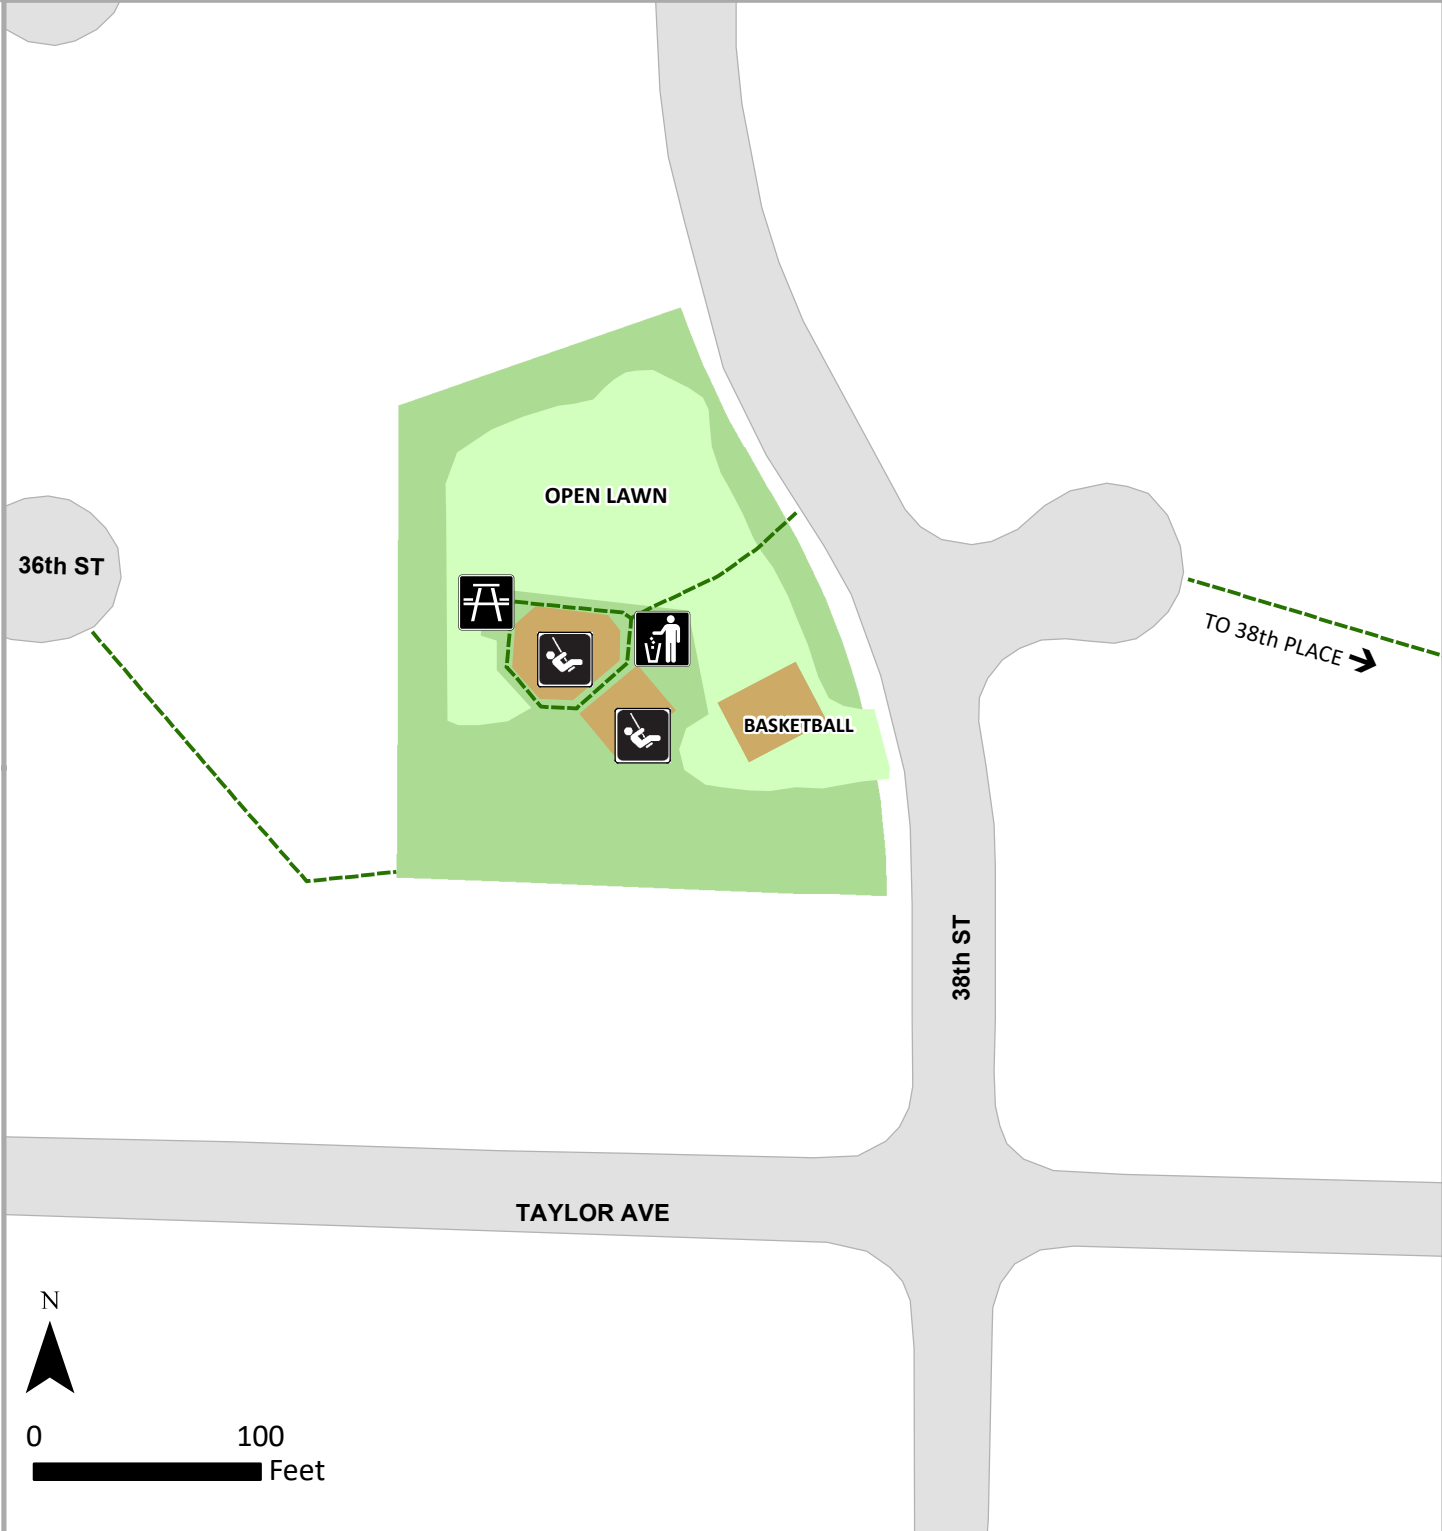

33 Ridgemont Park, 810 38th Street

 Primary Trail

 Minor Trail

 Playground

 Picnic area

 Trash receptacle

Parks and Recreation Department
City of Bellingham
(360) 778-7000
www.cob.org