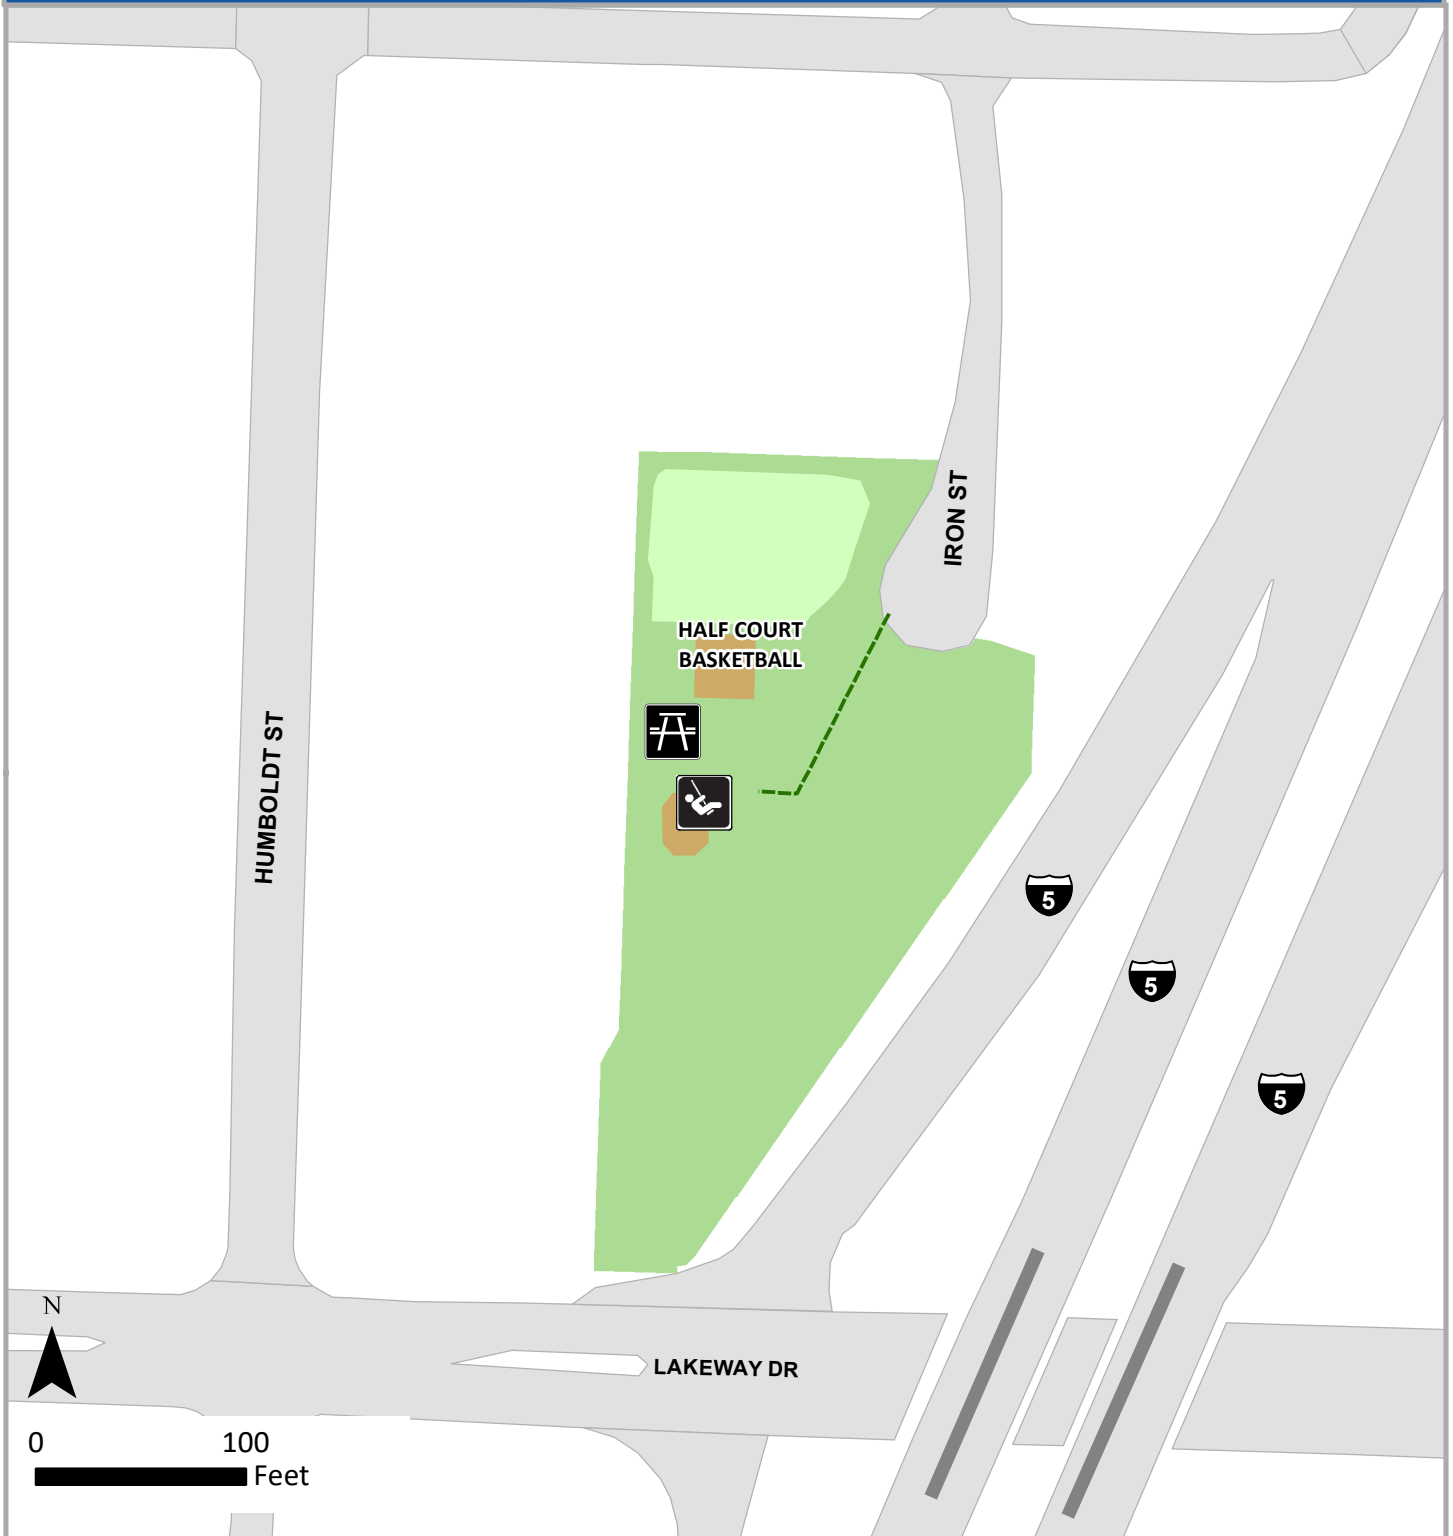

34 Rock Hill Park, 1300 Iron Street

 Primary Trail

 Minor Trail

 Playground

 Picnic area

 Trash receptacle

Parks and Recreation Department
City of Bellingham
(360) 778-7000
www.cob.org