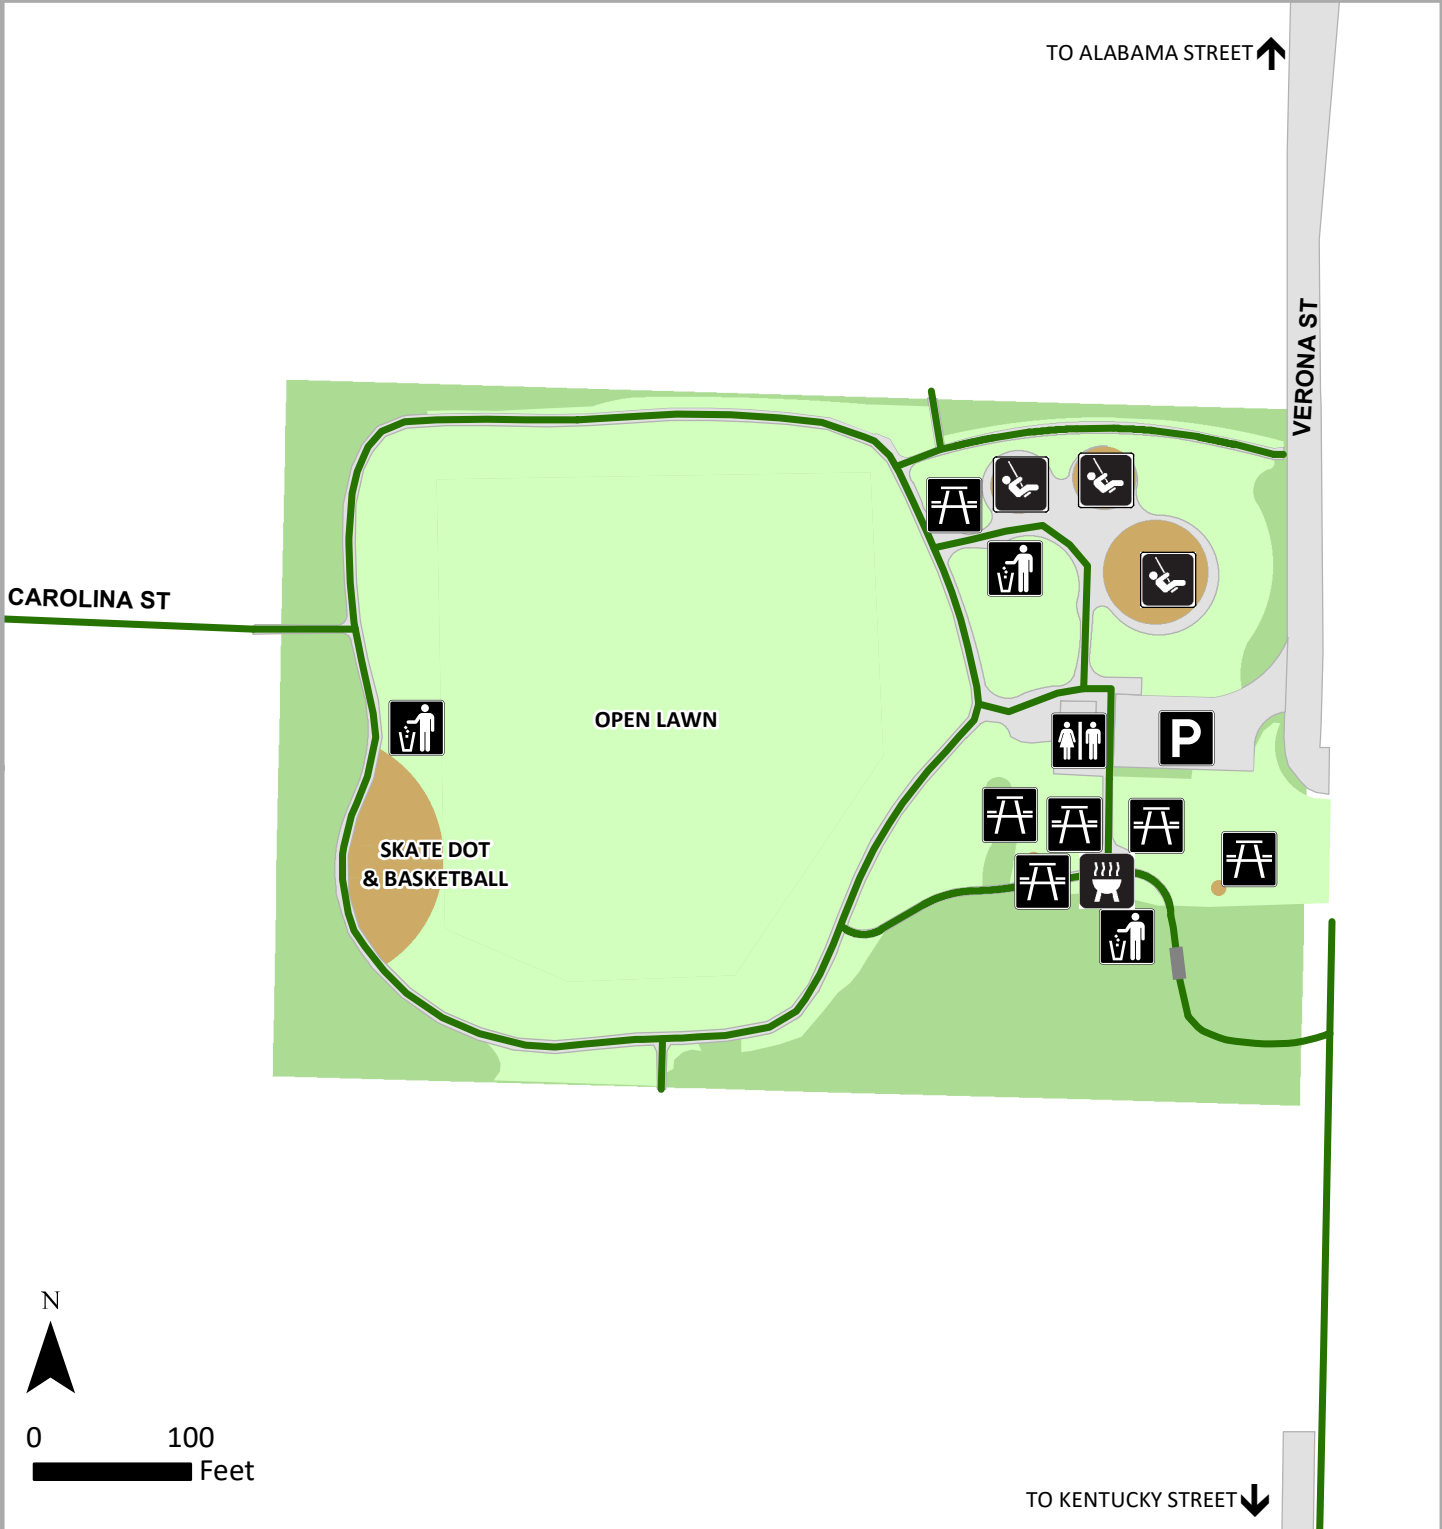

35 Roosevelt Park, 2234 Verona Street

-  Primary Trail
-  Minor Trail
-  Bridges
-  Parking
-  Playground
-  Restroom
-  Grill/BBQ
-  Picnic area
-  Trash receptacle

Parks and Recreation Department
 City of Bellingham
 (360) 778-7000
www.cob.org