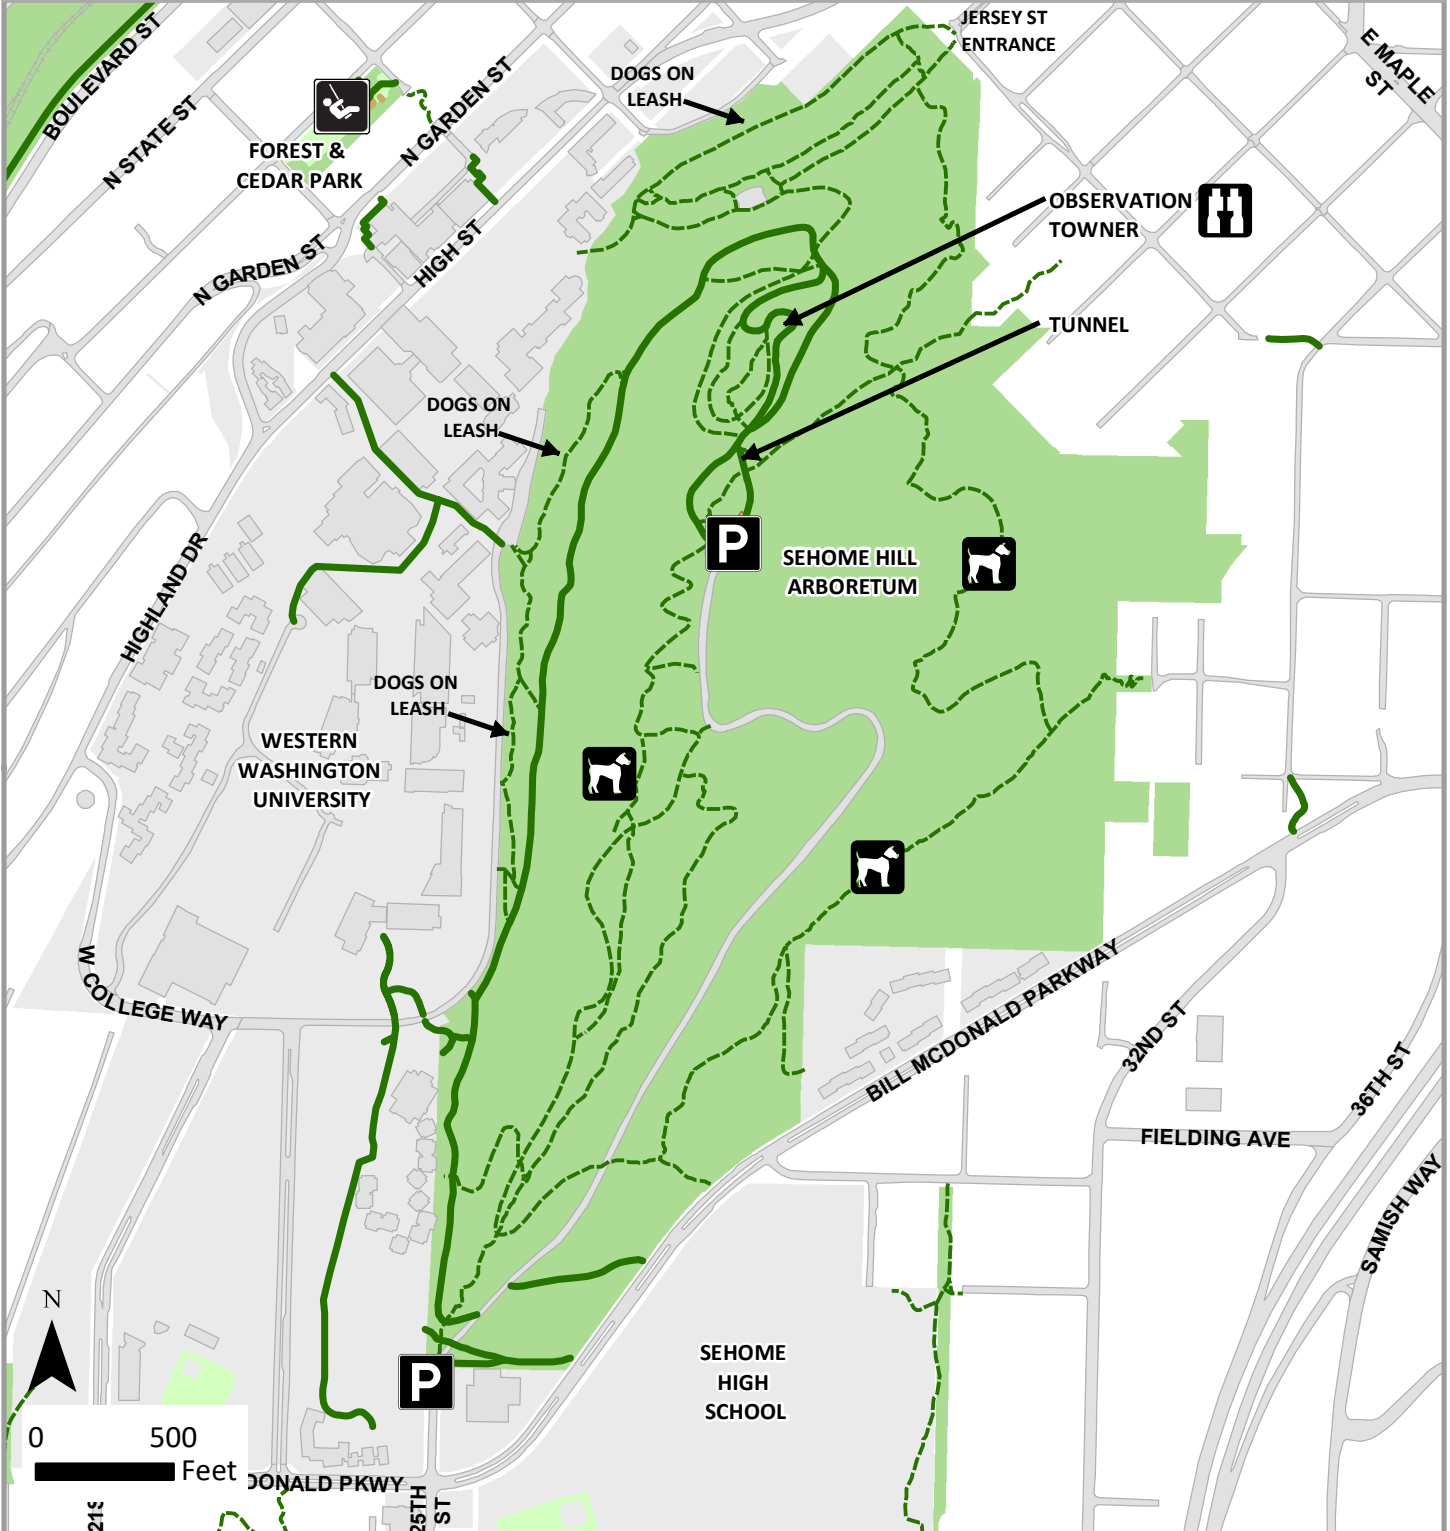

# Sehome Hill Arboretum, 600 Arboretum Drive

-  Primary Trail
-  Minor Trail
-  Parking
-  Playground
-  Dog off leash (minor trails only)

Parks and Recreation Department  
 City of Bellingham  
 (360) 778-7000  
[www.cob.org](http://www.cob.org)