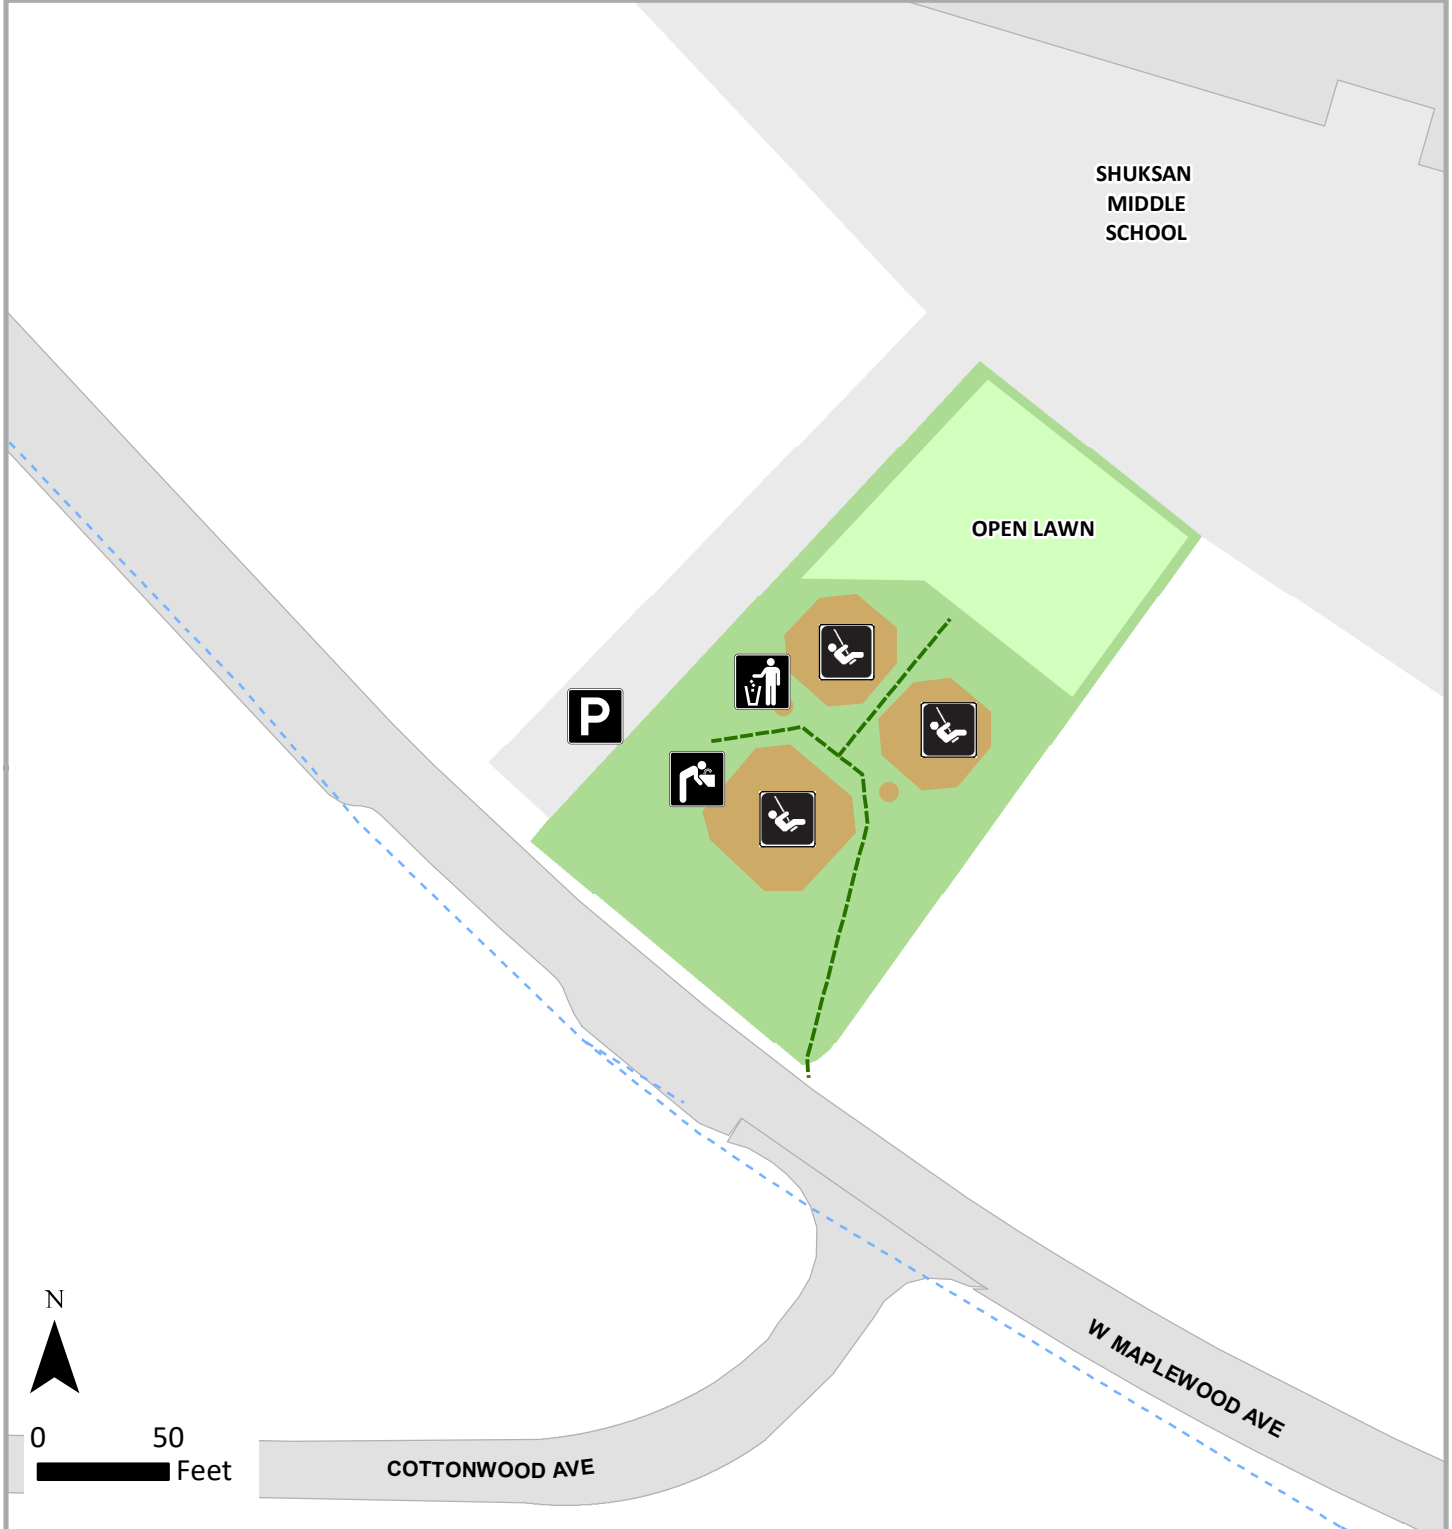

37 Shuksan Meadows Park, 2806 W. Maplewood Avenue

-  Primary Trail
-  Minor Trail
-  Parking
-  Playground

 Trash receptacle

Parks and Recreation Department
City of Bellingham
(360) 778-7000
www.cob.org