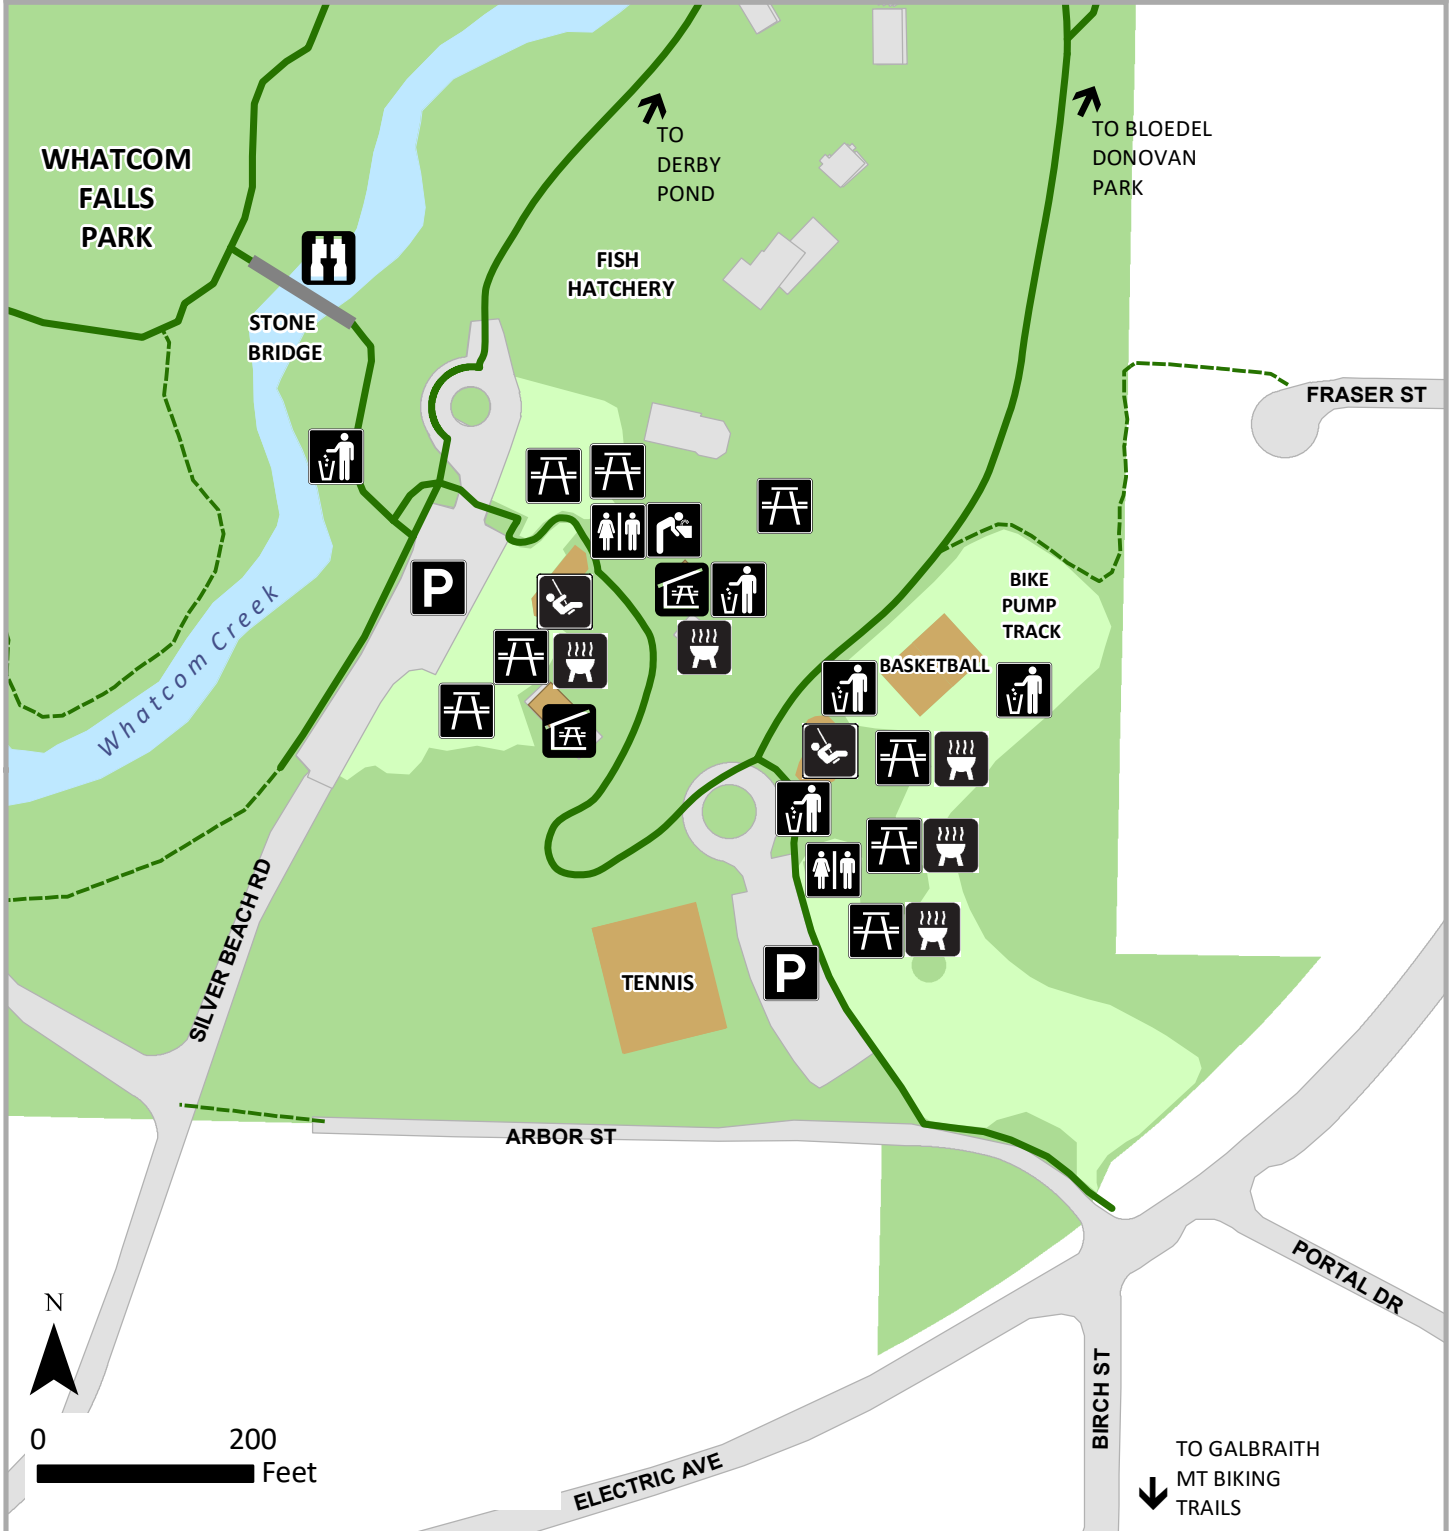

43b

Whatcom Falls Park (east), 1700 Silver Beach Road

- | | | | | | | | |
|--|---------------|--|------------|--|----------------|--|-------------------|
| | Primary Trail | | Parking | | Viewpoint | | Drinking fountain |
| | Minor Trail | | Playground | | Picnic area | | Trash receptacle |
| | Bridges | | Restroom | | Picnic shelter | | |
| | | | Grill/BBQ | | | | |