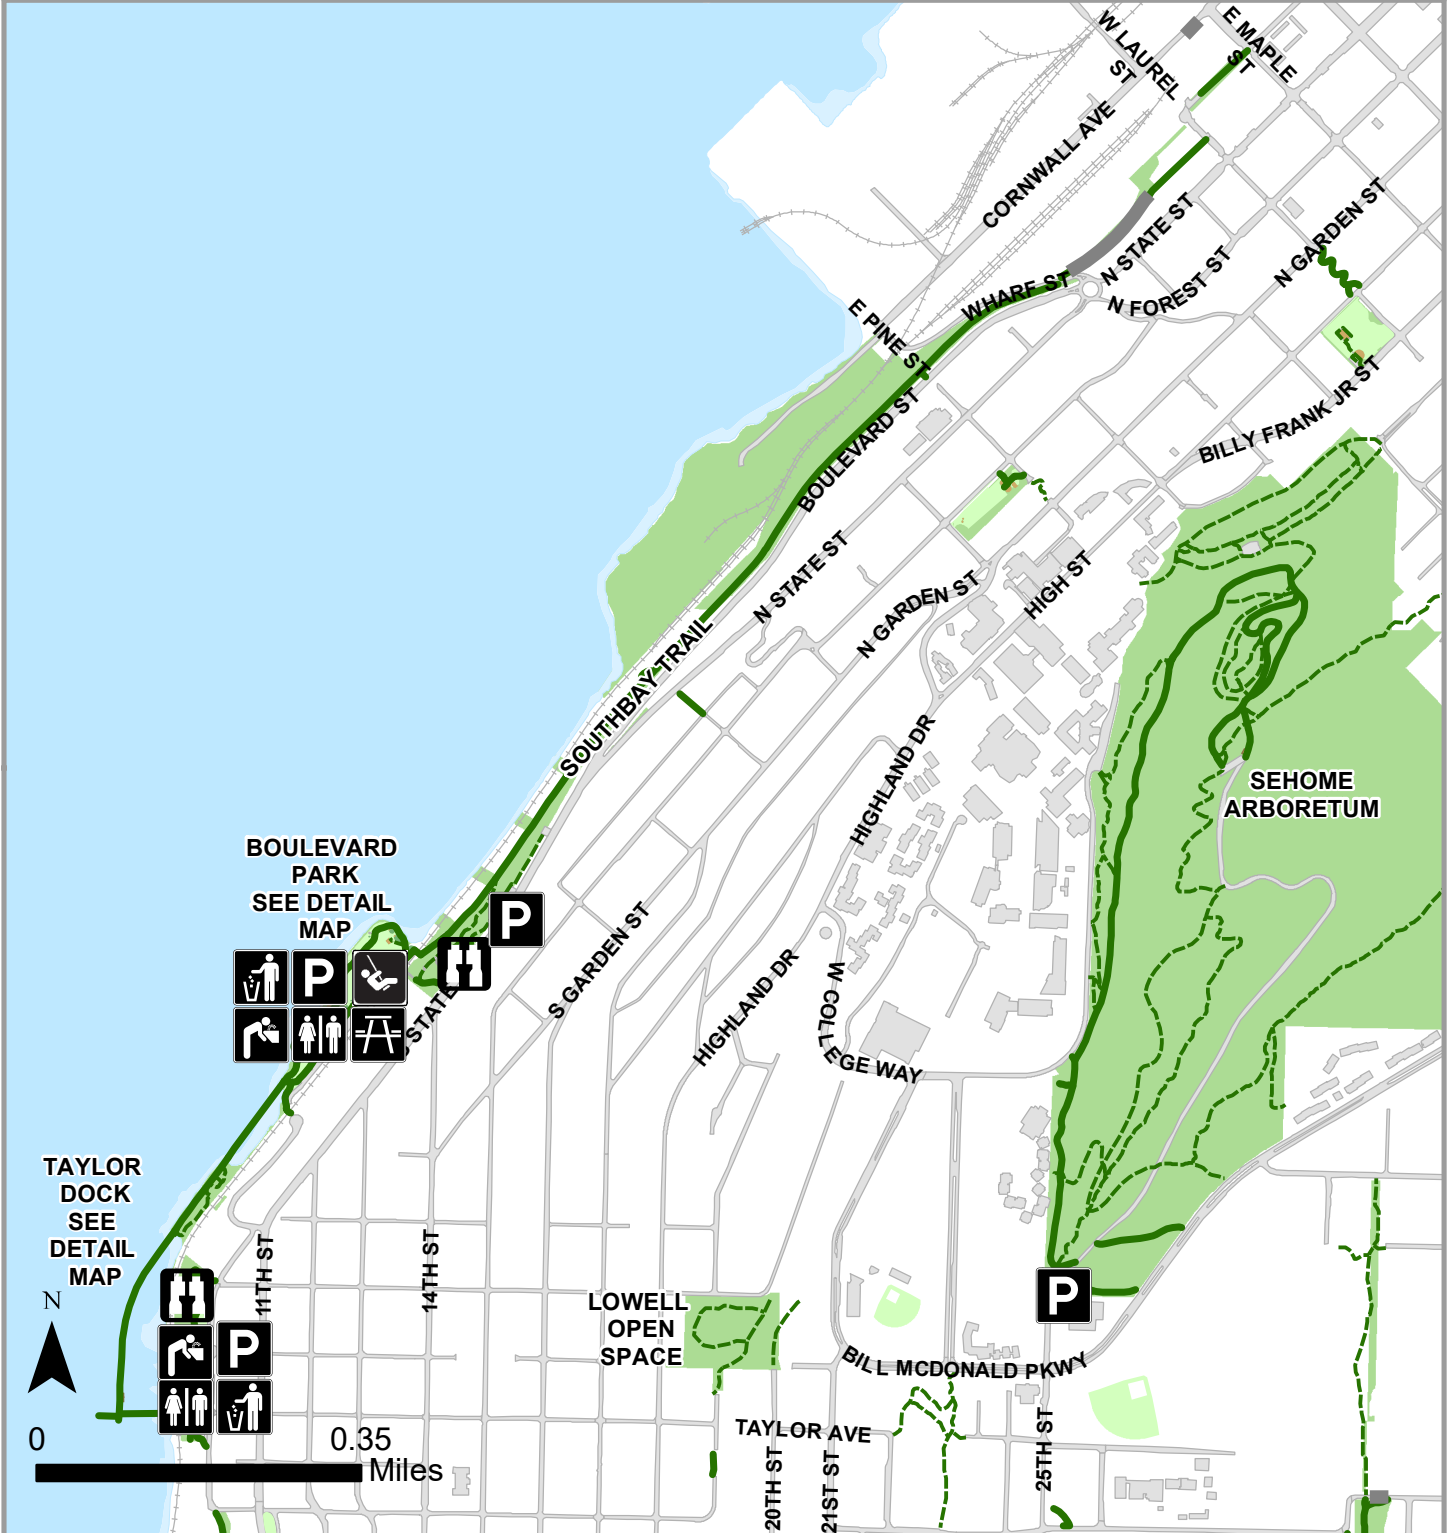

# 16. South Bay Trail, Boulevard Park, Taylor Dock

- |   |               |   |            |   |             |   |                   |
|---|---------------|---|------------|---|-------------|---|-------------------|
|  | Primary Trail |  | Parking    |  | Restrooms   |  | Trash Receptacle  |
|  | Minor Trail   |  | Viewpoint  |  | Picnic area |  | Drinking fountain |
|  | Bridges       |  | Playground |   |             |   |                   |