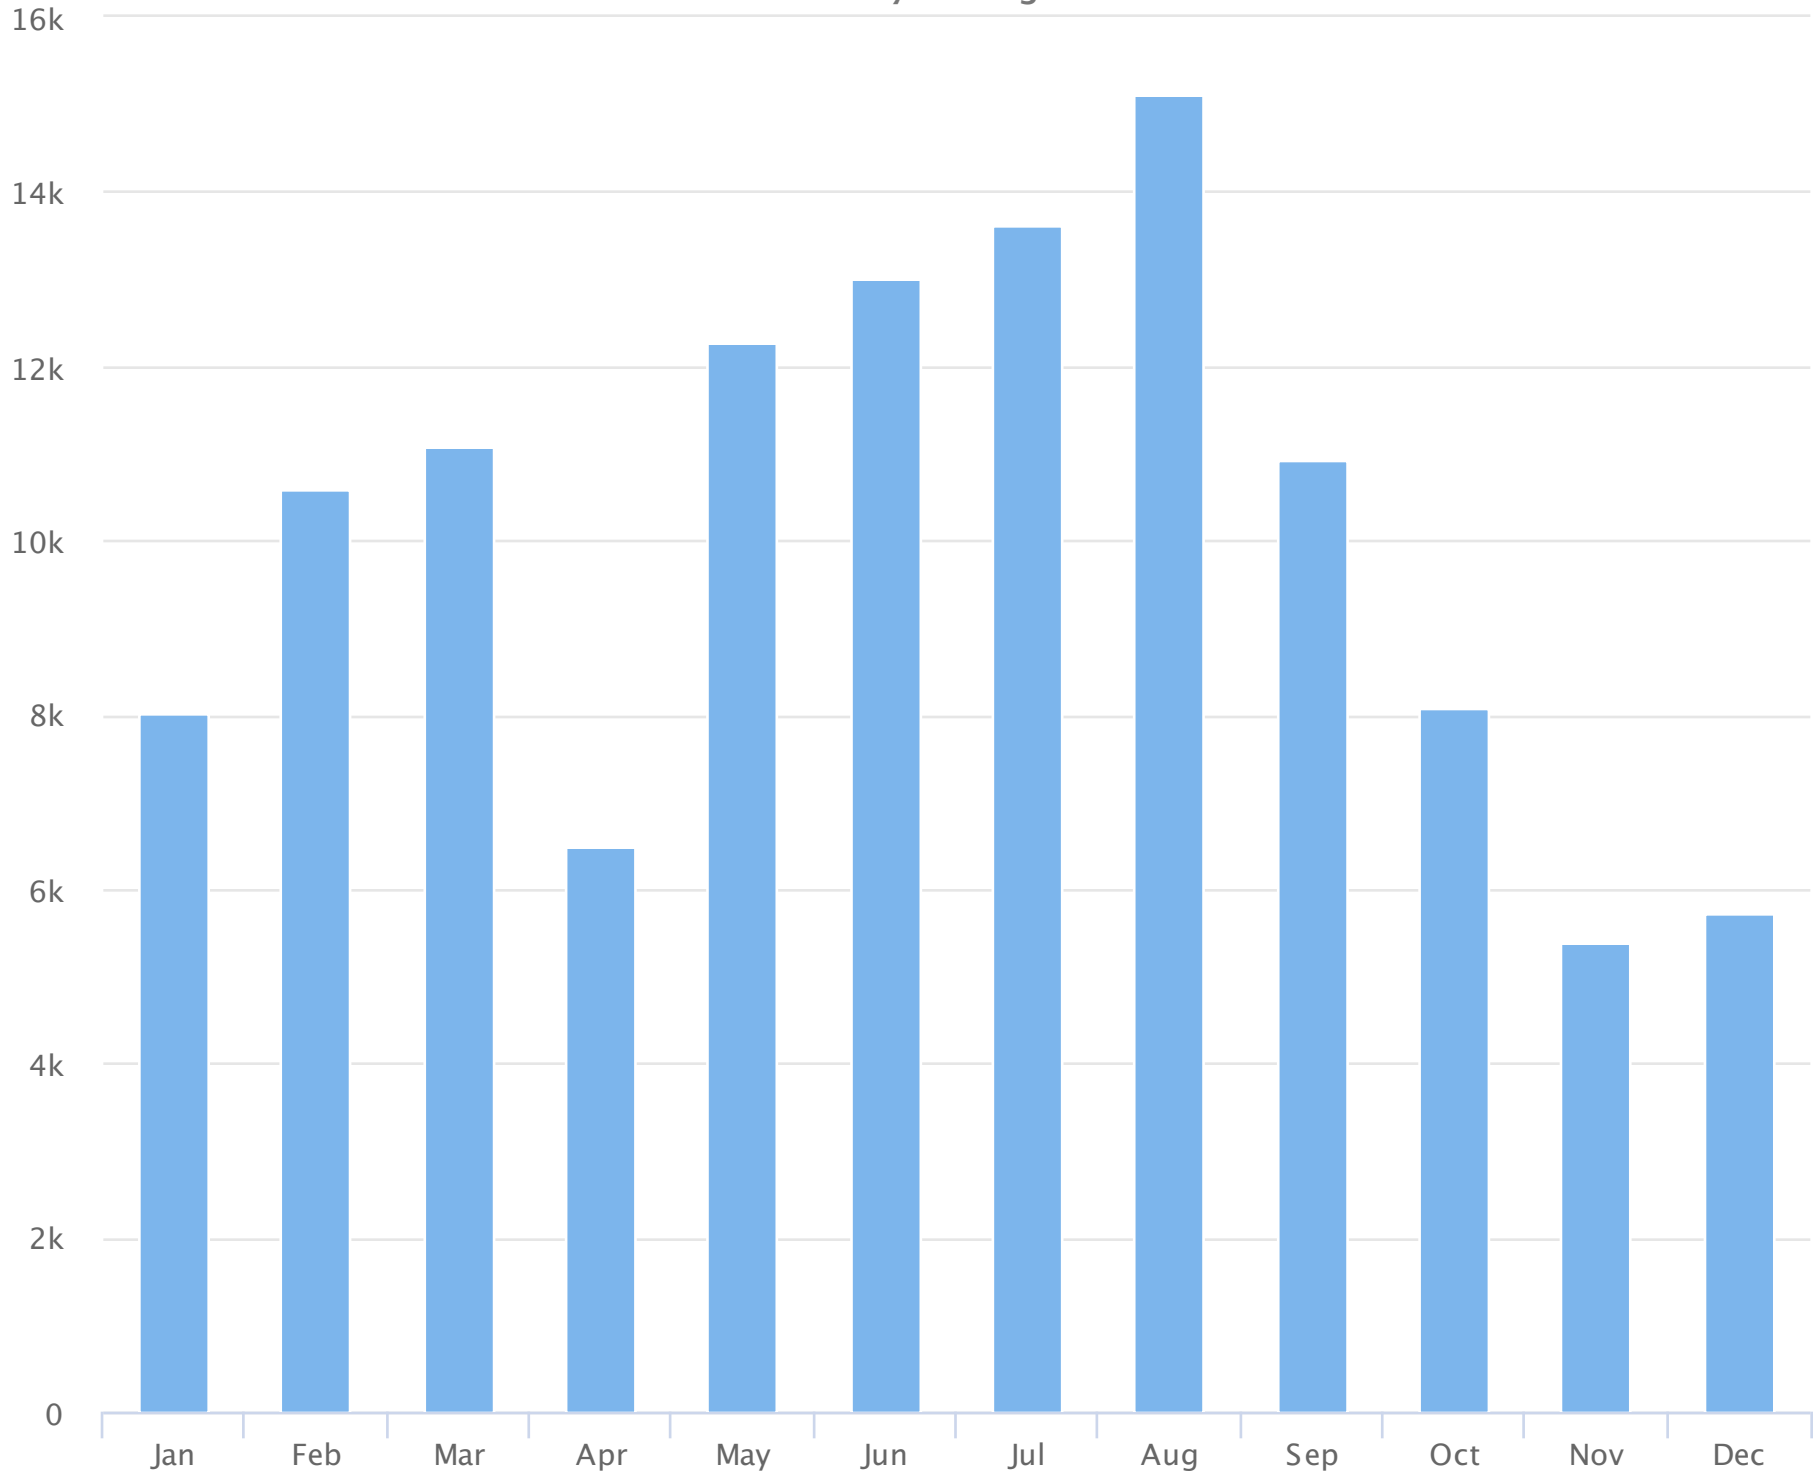

Months of the year

2020-01-01 to 2020-12-31

Monthly averages

Site Name	Average	Median	STDV	Min	Max
Blvd Park Restroom (D)	10,023.2	10,745.6	3,096.9	5,395.0	15,125.8

(D) = divide by 2 applied

Days of the week

2020-01-01 to 2020-12-31

Daily averages

Site Name	Average	Median	STDV	Min	Max
Blvd Park Restroom (D)	324.7	304.8	59.8	251.3	430.3

(D) = divide by 2 applied

Hours of the day

2020-01-01 to 2020-12-31

Hourly averages

Site Name	Average	Median	STDV	Min	Max
Bldv Park Restroom (D)	13.6	9.2	12.0	0.7	34.1

(D) = divide by 2 applied