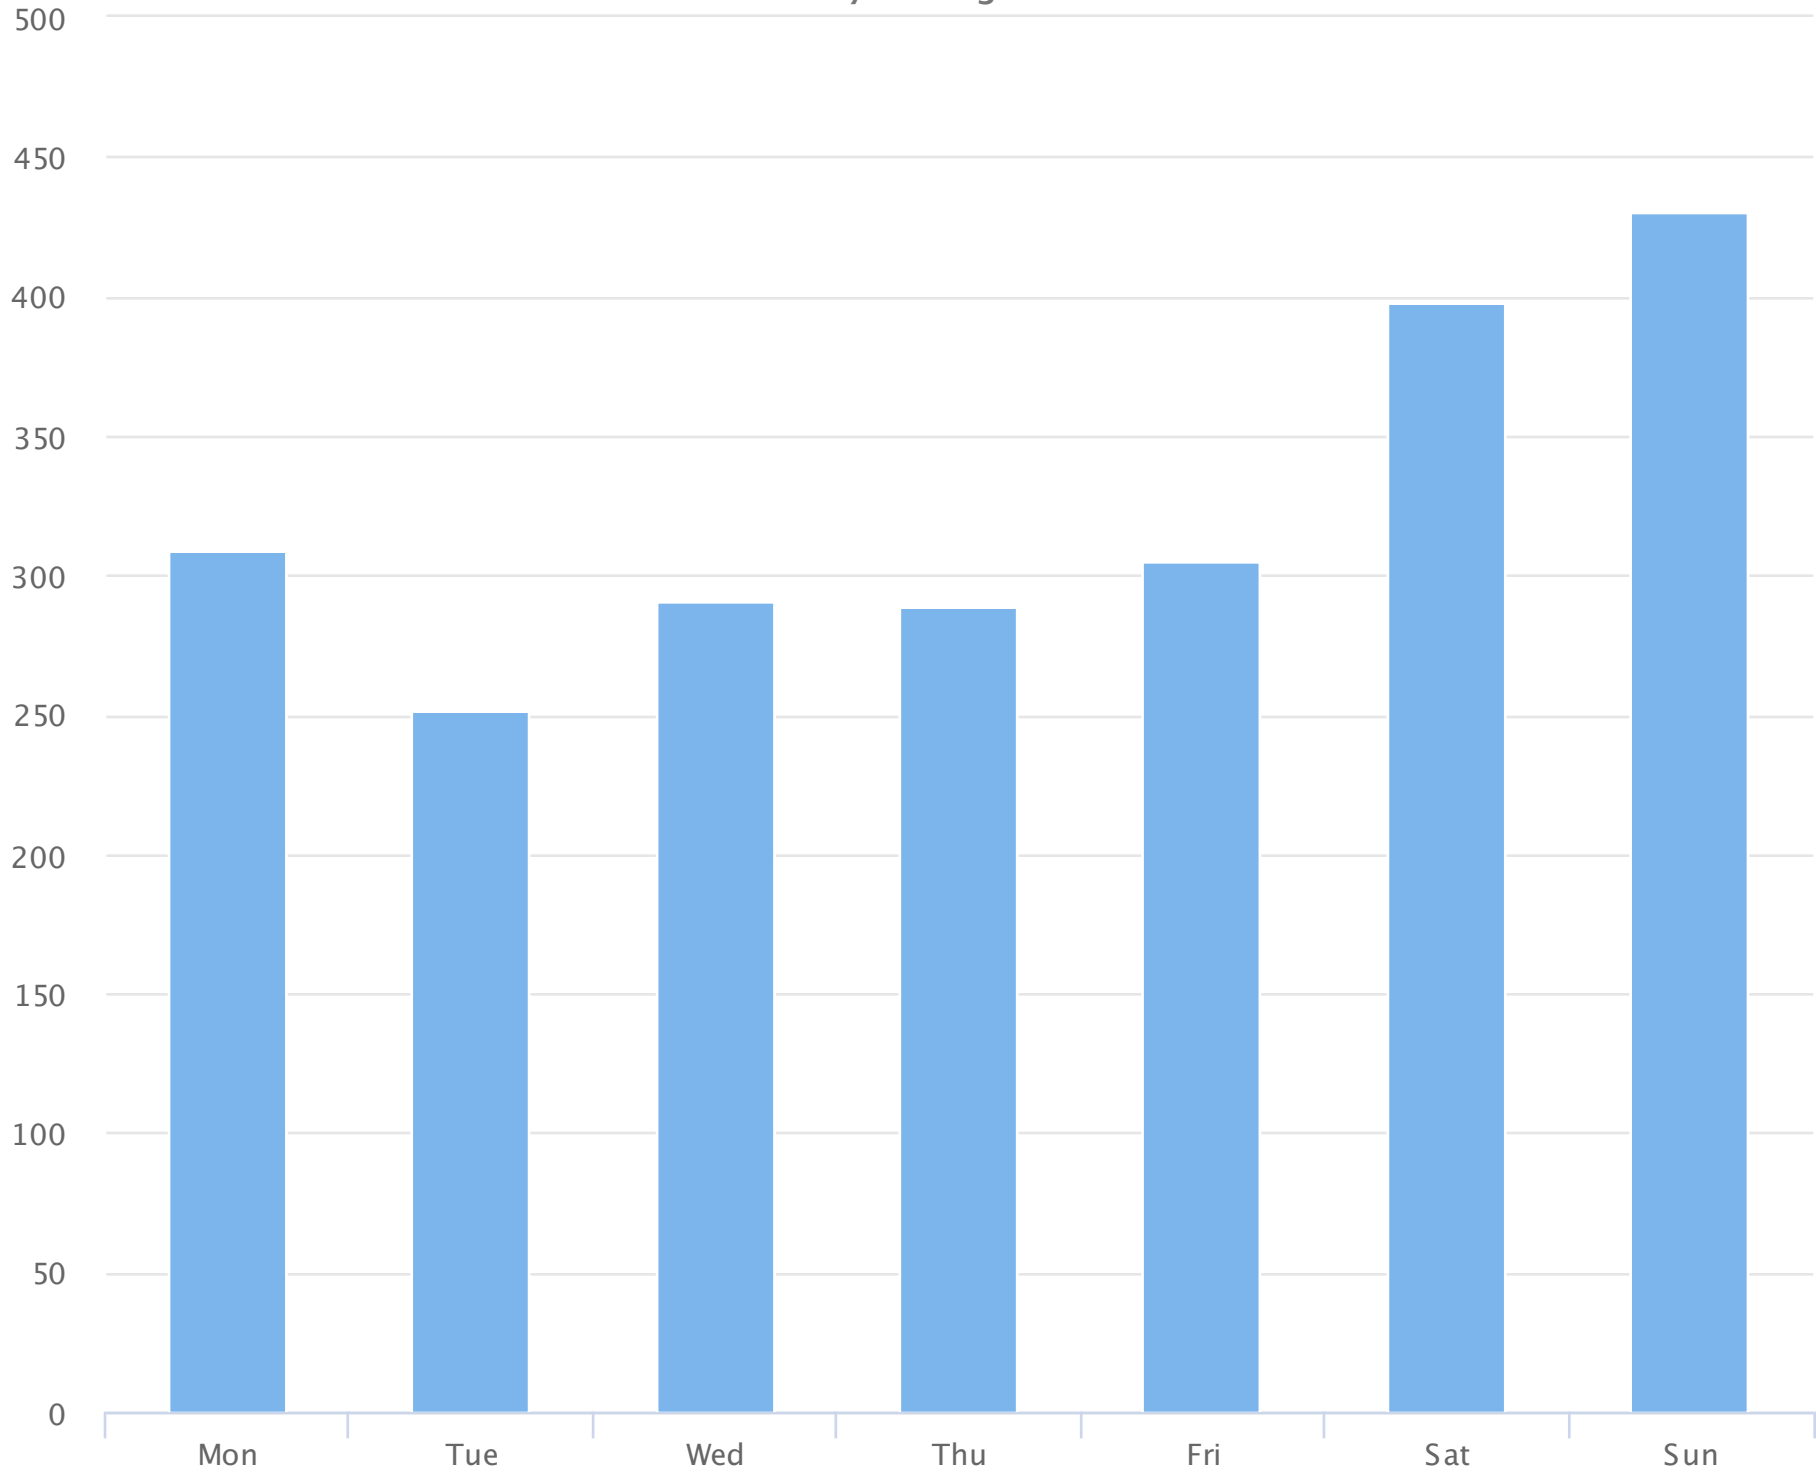

Months of the year

2020-01-01 to 2020-12-31

Monthly averages

Site Name	Average	Median	STDV	Min	Max
Blvd Park Restroom (D)	10,023.2	10,745.6	3,096.9	5,395.0	15,125.8

(D) = divide by 2 applied

Days of the week

2020-01-01 to 2020-12-31

Daily averages

Site Name	Average	Median	STDV	Min	Max
Blvd Park Restroom (D)	324.7	304.8	59.8	251.3	430.3

(D) = divide by 2 applied

Hours of the day

2020-01-01 to 2020-12-31

Hourly averages

Site Name	Average	Median	STDV	Min	Max
Bldv Park Restroom (D)	13.6	9.2	12.0	0.7	34.1

(D) = divide by 2 applied