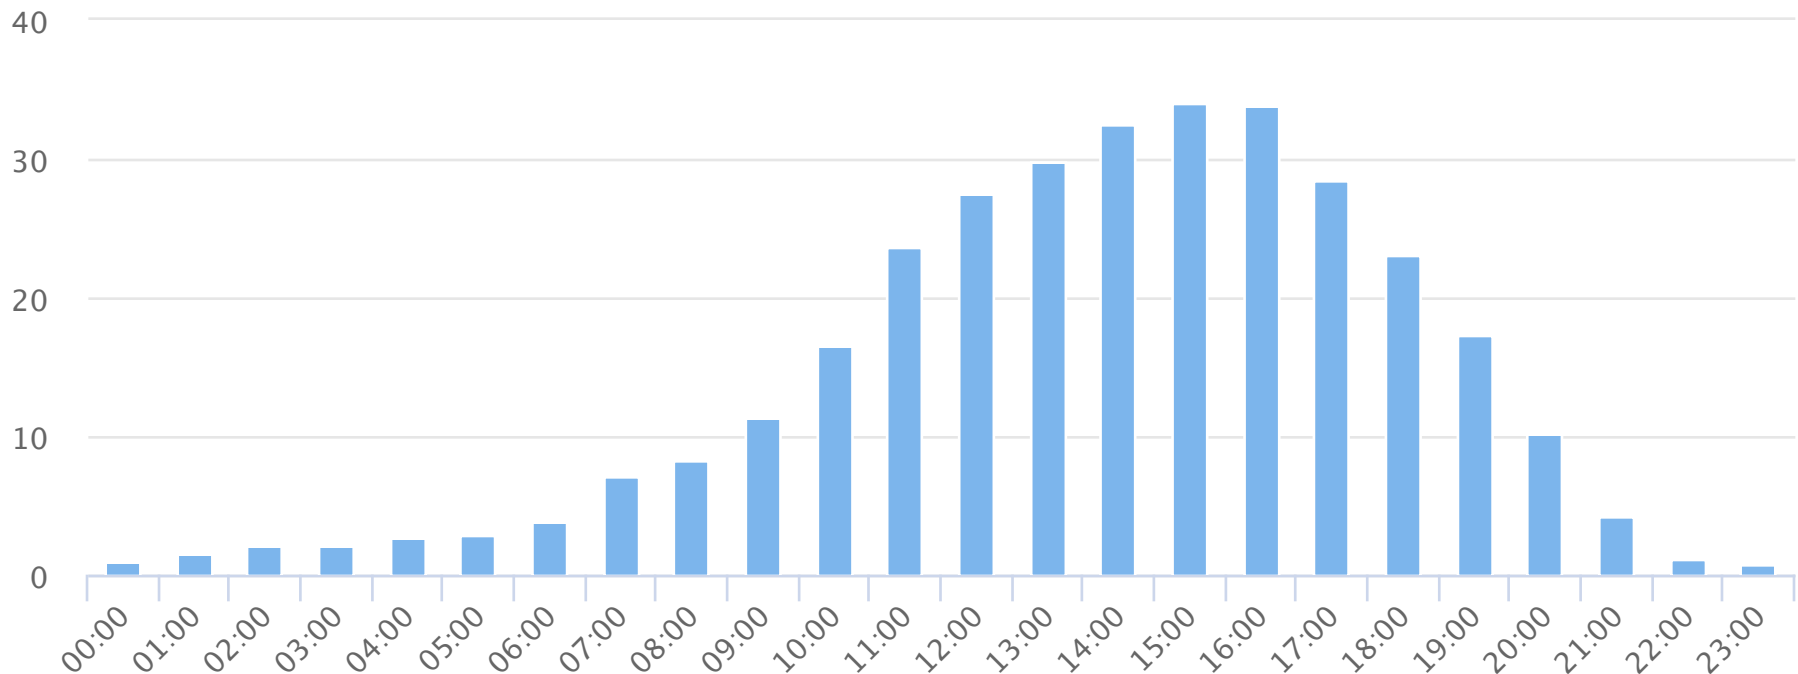

Months of the year

2020-01-01 to 2020-12-31

Monthly averages

Site Name	Average	Median	STDV	Min	Max
Blvd Park Restroom (D)	10,023.2	10,745.6	3,096.9	5,395.0	15,125.8

(D) = divide by 2 applied

Days of the week

2020-01-01 to 2020-12-31

Daily averages

Site Name	Average	Median	STDV	Min	Max
Blvd Park Restroom (D)	324.7	304.8	59.8	251.3	430.3

(D) = divide by 2 applied

Hours of the day

2020-01-01 to 2020-12-31

Hourly averages