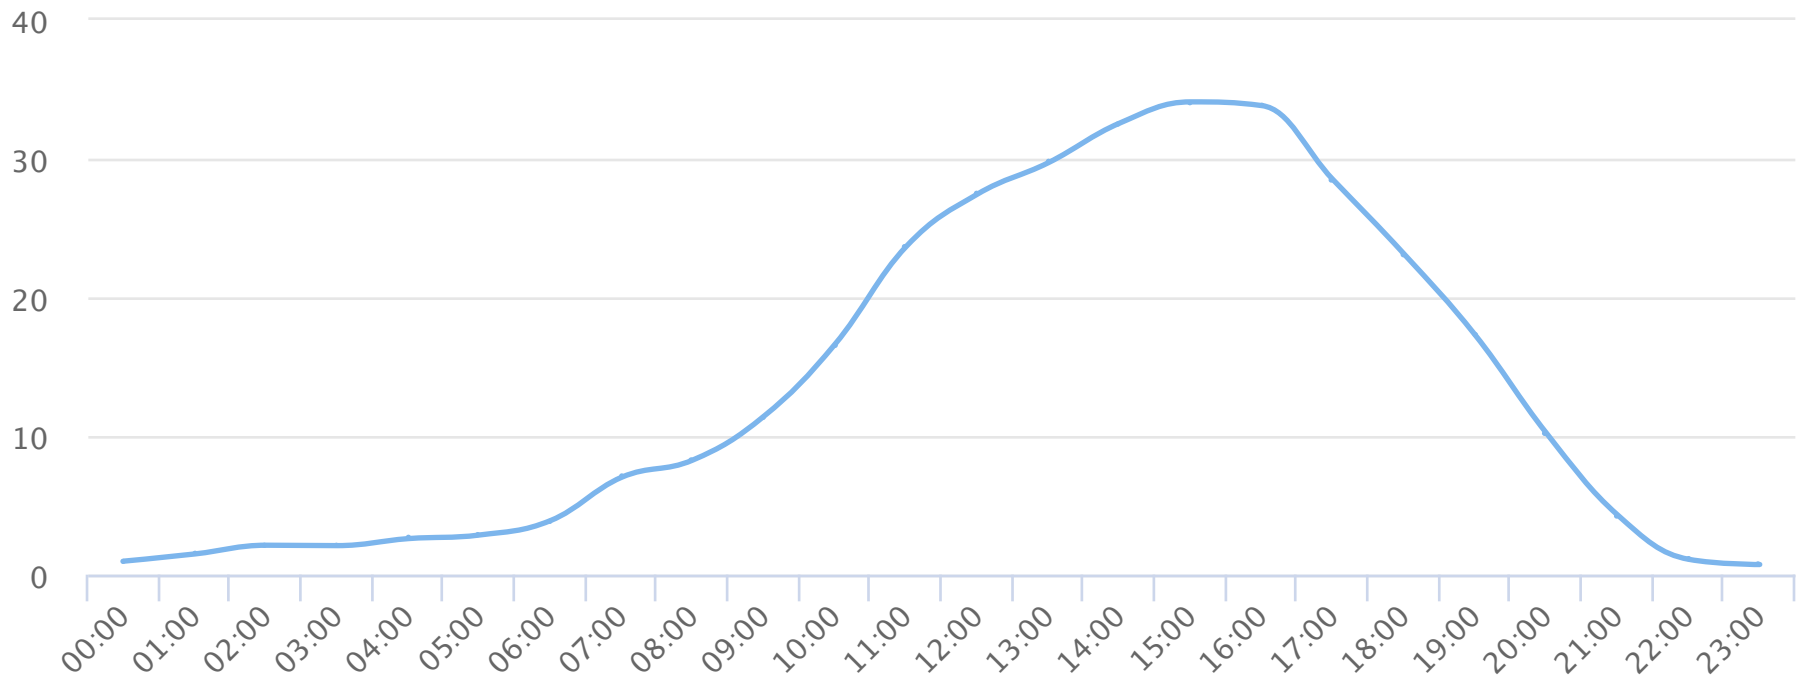

Months of the year

2020-01-01 to 2020-12-31

Monthly averages

Site Name	Average	Median	STDV	Min	Max
Blvd Park Restroom (D)	10,023.2	10,745.6	3,096.9	5,395.0	15,125.8

(D) = divide by 2 applied

Days of the week

2020-01-01 to 2020-12-31

Daily averages

Site Name	Average	Median	STDV	Min	Max
Blvd Park Restroom (D)	324.7	304.8	59.8	251.3	430.3

(D) = divide by 2 applied

Hours of the day

2020-01-01 to 2020-12-31

Hourly averages