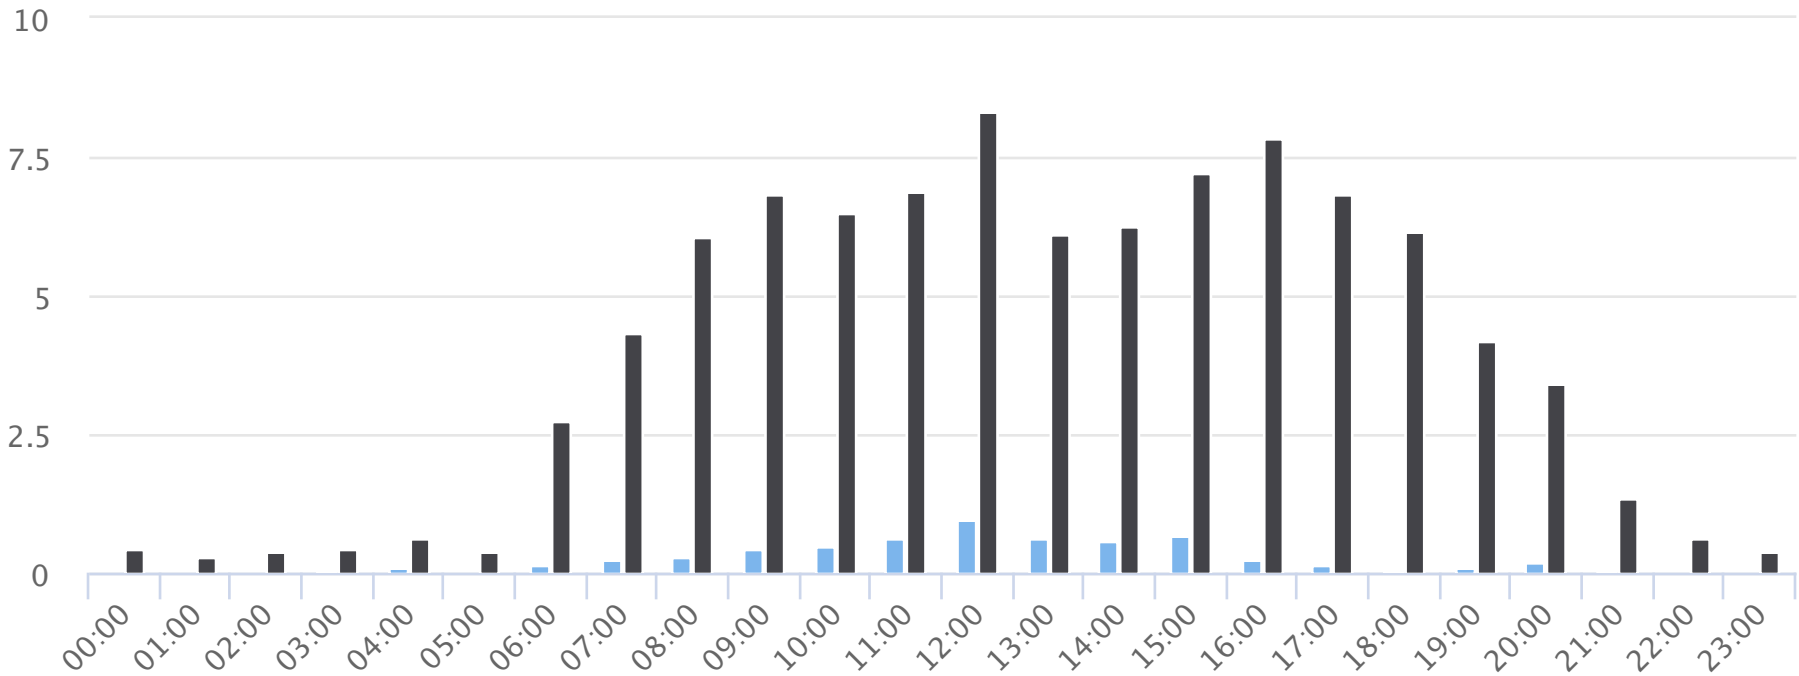

Days of the week

2020-01-01 to 2020-12-31

Daily averages

| Site Name | Average | Median | STDV | Min | Max |
|------------------------|---------|--------|------|------|-------|
| Civic Field Main Gates | 6.0 | 5.0 | 2.1 | 4.1 | 10.2 |
| Civic Field West Gate | 93.6 | 103.1 | 26.0 | 49.8 | 129.2 |

Hours of the day

2020-01-01 to 2020-12-31

Hourly averages

| Site Name | Average | Median | STDV | Min | Max |
|------------------------|---------|--------|------|-----|-----|
| Civic Field Main Gates | 0.3 | 0.2 | 0.3 | 0.0 | 1.0 |
| Civic Field West Gate | 3.9 | 4.3 | 2.9 | 0.3 | 8.3 |