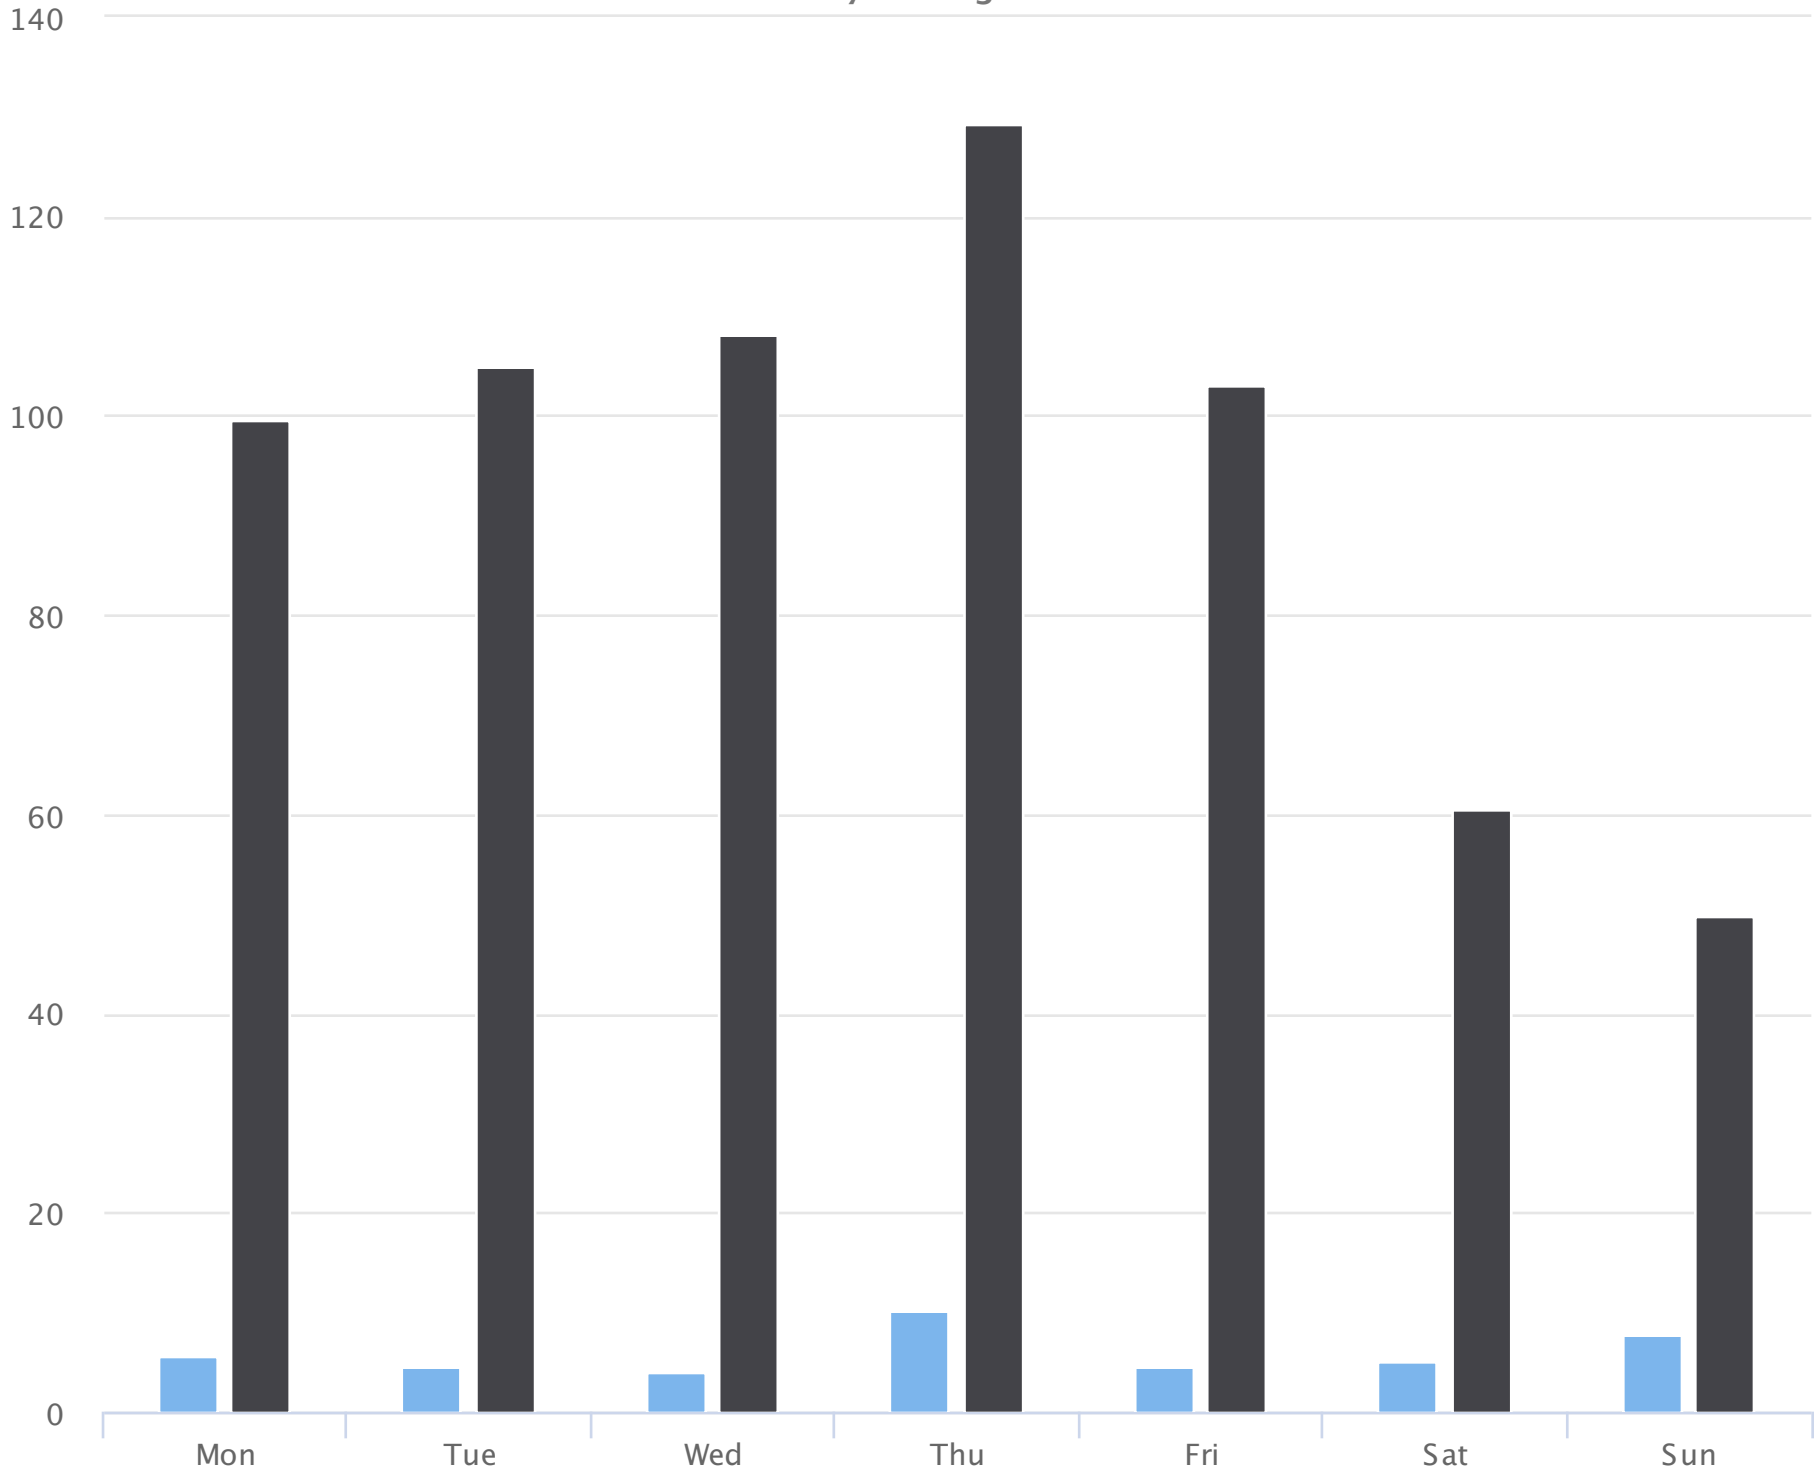

Months of the year

2020-01-01 to 2020-12-31

Monthly averages

| Site Name | Average | Median | STDV | Min | Max |
|------------------------|---------|---------|-------|---------|---------|
| Civic Field Main Gates | 177.9 | 93.0 | 218.3 | 17.4 | 757.0 |
| Civic Field West Gate | 2,790.9 | 2,451.0 | 985.0 | 1,244.0 | 4,884.6 |

Days of the week

2020-01-01 to 2020-12-31

Daily averages

| Site Name | Average | Median | STDV | Min | Max |
|------------------------|---------|--------|------|------|-------|
| Civic Field Main Gates | 6.0 | 5.0 | 2.1 | 4.1 | 10.2 |
| Civic Field West Gate | 93.6 | 103.1 | 26.0 | 49.8 | 129.2 |

Hours of the day

2020-01-01 to 2020-12-31

Hourly averages

| Site Name | Average | Median | STDV | Min | Max |
|------------------------|---------|--------|------|-----|-----|
| Civic Field Main Gates | 0.3 | 0.2 | 0.3 | 0.0 | 1.0 |
| Civic Field West Gate | 3.9 | 4.3 | 2.9 | 0.3 | 8.3 |