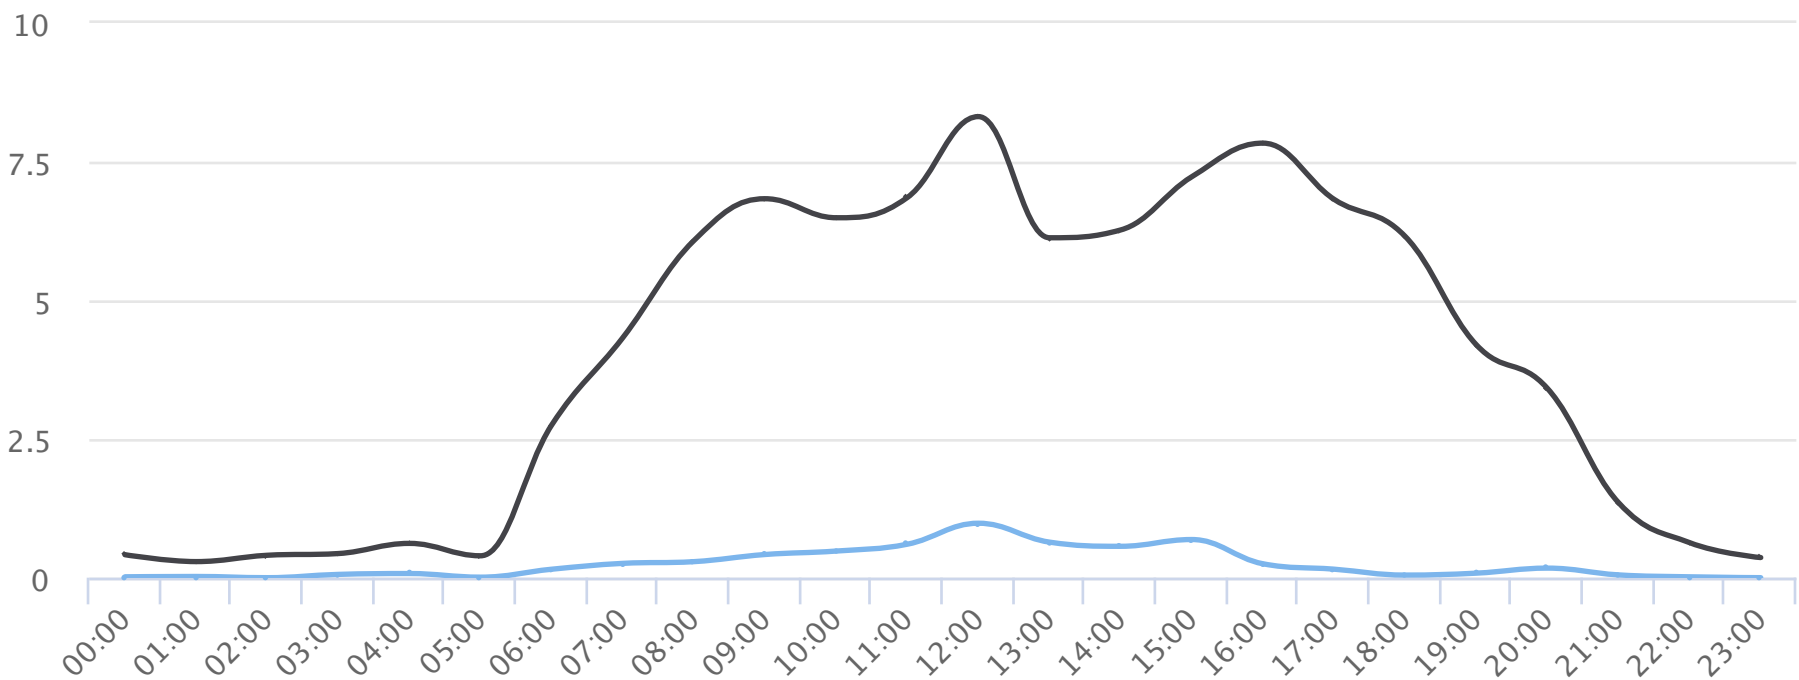

Days of the week

2020-01-01 to 2020-12-31

Daily averages

| Site Name | Average | Median | STDV | Min | Max |
|------------------------|---------|--------|------|------|-------|
| Civic Field Main Gates | 6.0 | 5.0 | 2.1 | 4.1 | 10.2 |
| Civic Field West Gate | 93.6 | 103.1 | 26.0 | 49.8 | 129.2 |

Hours of the day

2020-01-01 to 2020-12-31

Hourly averages

| Site Name | Average | Median | STDV | Min | Max |
|------------------------|---------|--------|------|-----|-----|
| Civic Field Main Gates | 0.3 | 0.2 | 0.3 | 0.0 | 1.0 |
| Civic Field West Gate | 3.9 | 4.3 | 2.9 | 0.3 | 8.3 |