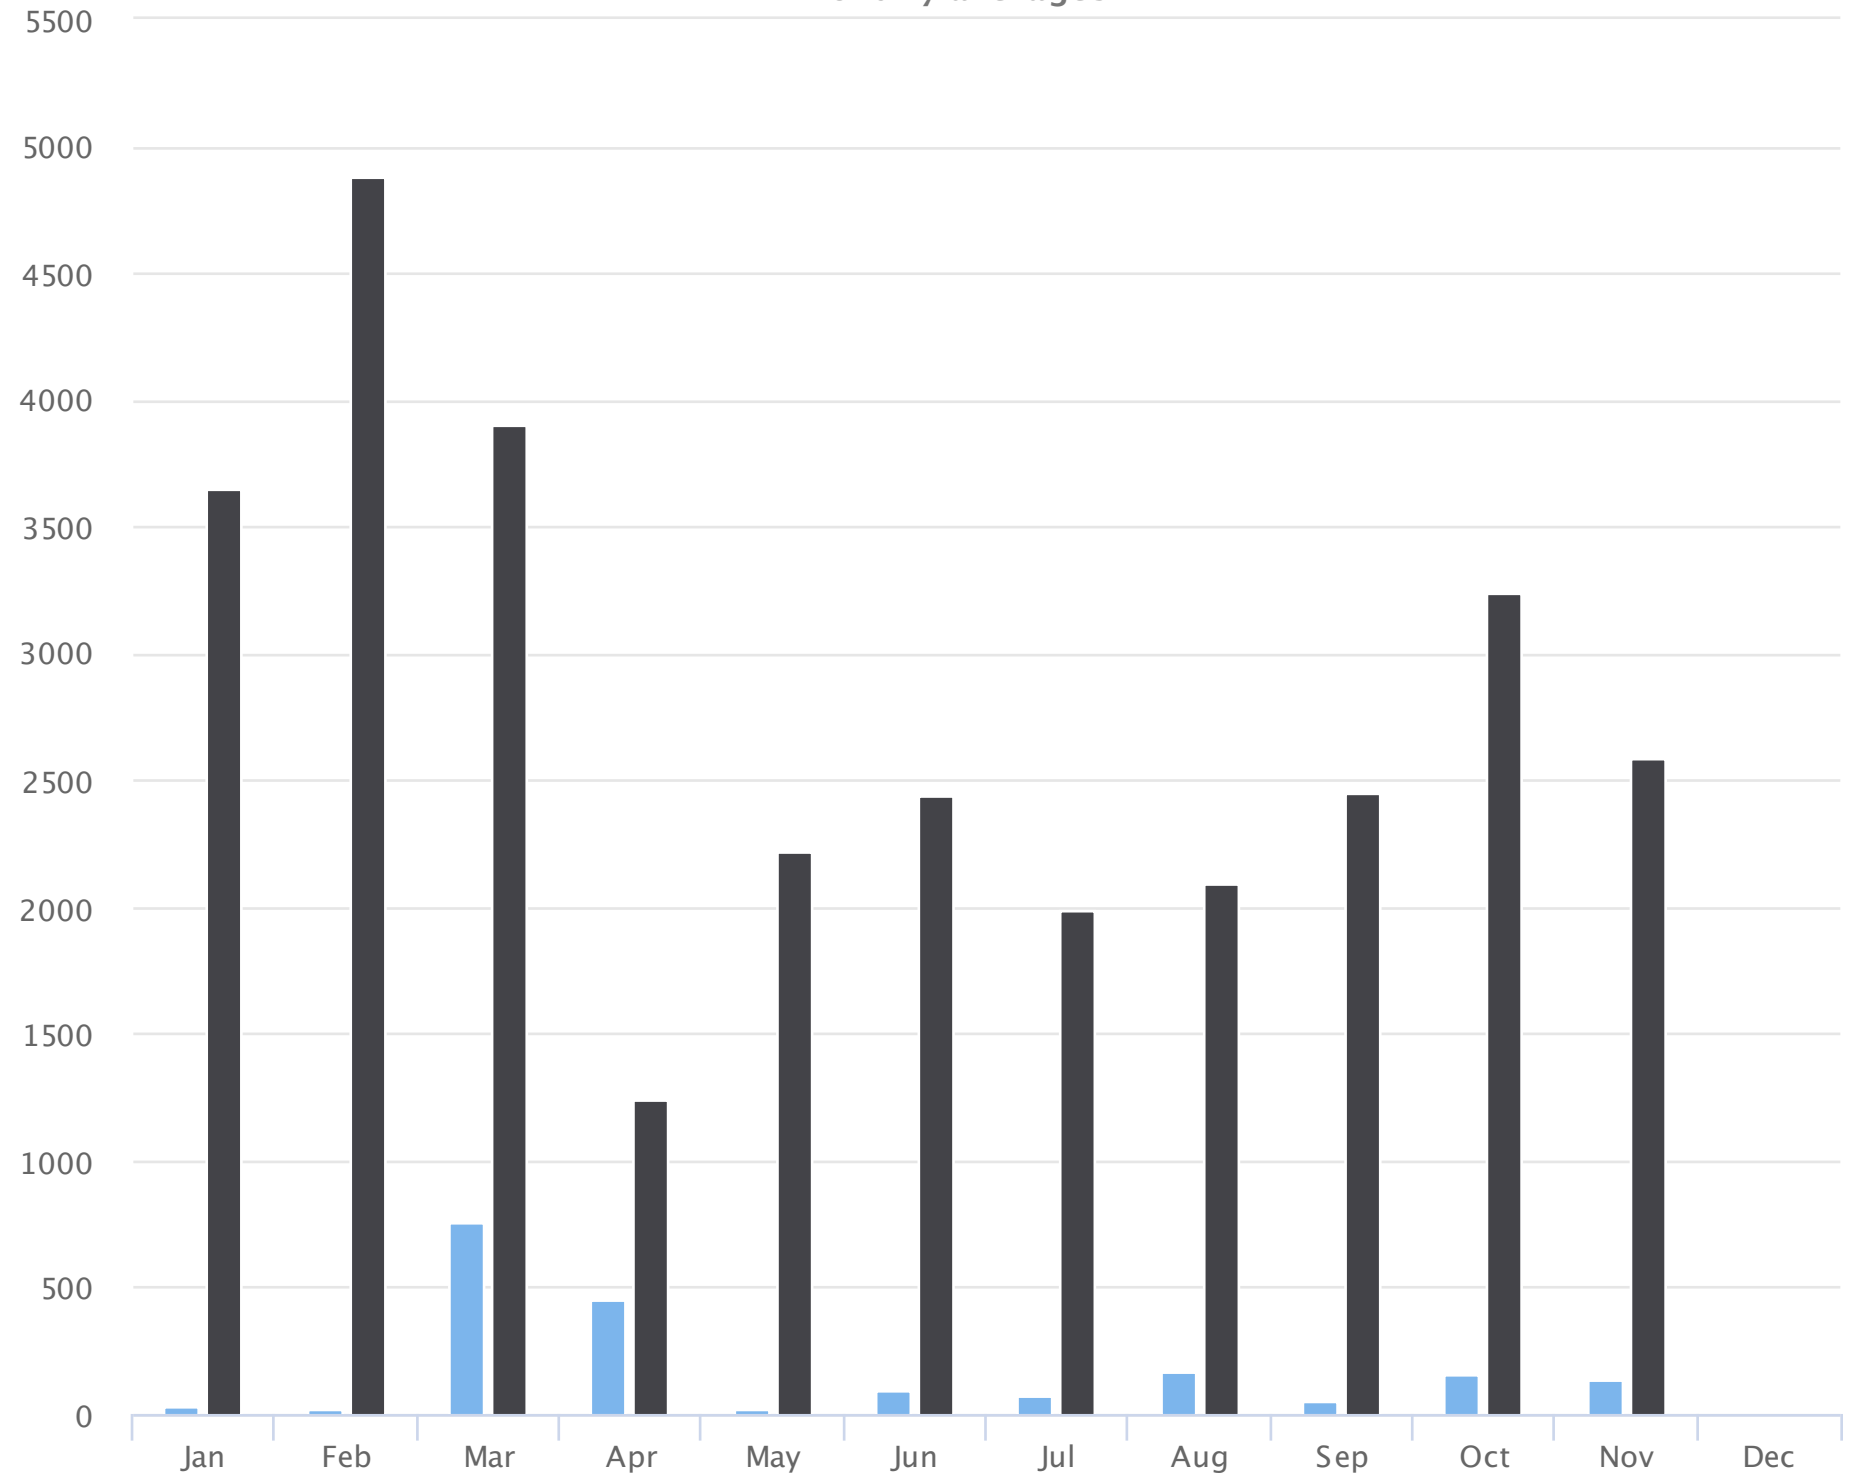

Months of the year

2020-01-01 to 2020-12-31

Monthly averages

| Site Name | Average | Median | STDV | Min | Max |
|------------------------|---------|---------|-------|---------|---------|
| Civic Field Main Gates | 177.9 | 93.0 | 218.3 | 17.4 | 757.0 |
| Civic Field West Gate | 2,790.9 | 2,451.0 | 985.0 | 1,244.0 | 4,884.6 |

Days of the week

2020-01-01 to 2020-12-31

Daily averages

| Site Name | Average | Median | STDV | Min | Max |
|------------------------|---------|--------|------|------|-------|
| Civic Field Main Gates | 6.0 | 5.0 | 2.1 | 4.1 | 10.2 |
| Civic Field West Gate | 93.6 | 103.1 | 26.0 | 49.8 | 129.2 |

Hours of the day

2020-01-01 to 2020-12-31

Hourly averages

| Site Name | Average | Median | STDV | Min | Max |
|------------------------|---------|--------|------|-----|-----|
| Civic Field Main Gates | 0.3 | 0.2 | 0.3 | 0.0 | 1.0 |
| Civic Field West Gate | 3.9 | 4.3 | 2.9 | 0.3 | 8.3 |