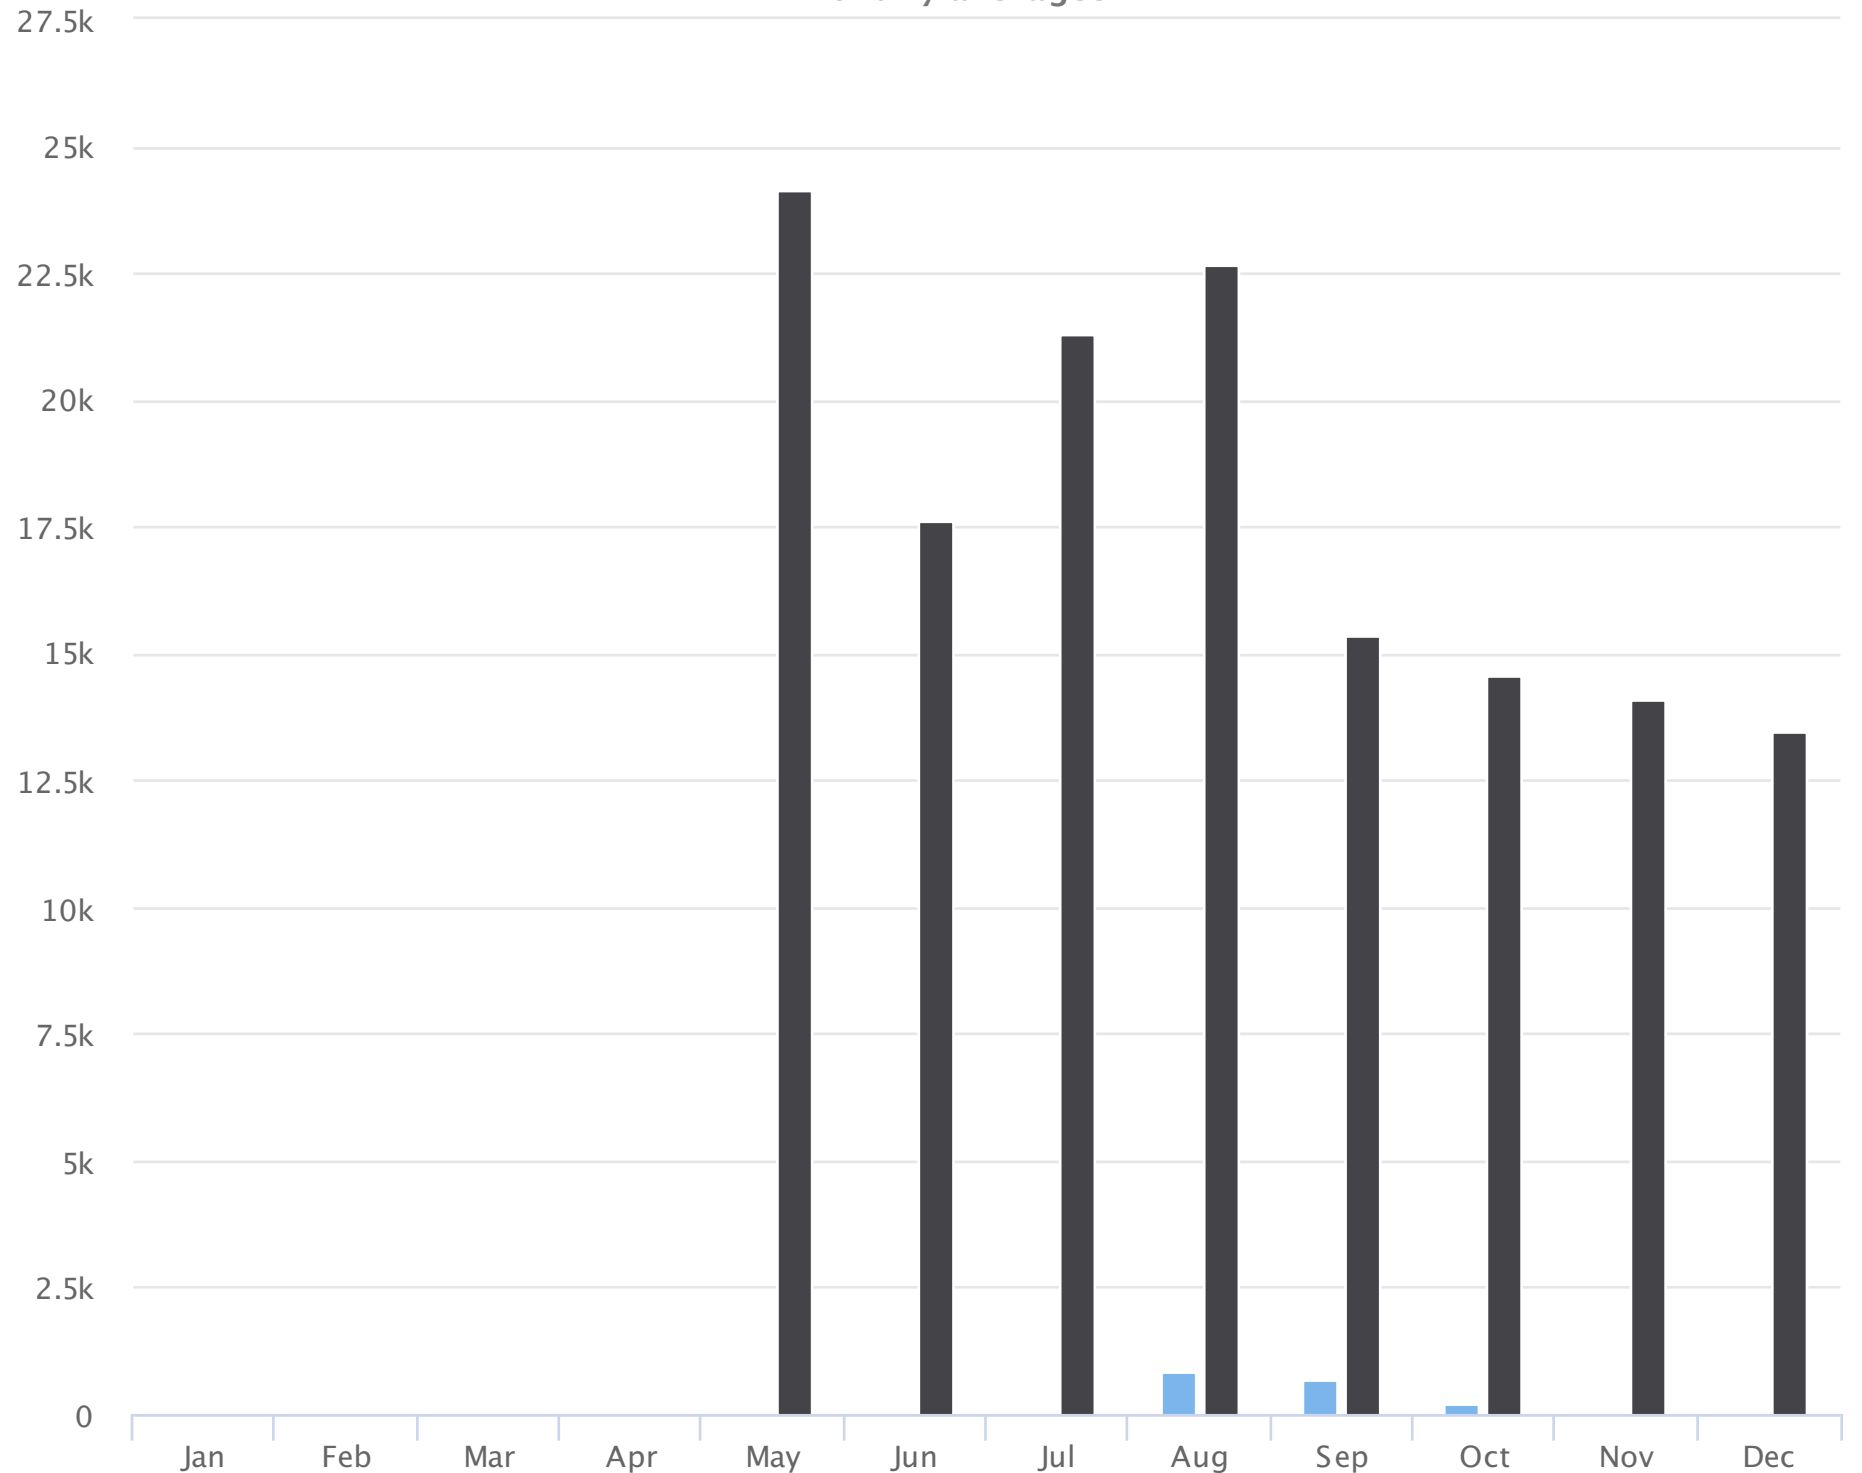

# Months of the year

2020-05-10 to 2020-12-31

Monthly averages

Site Name	Average	Median	STDV	Min	Max
Padden-48th	343.9	221.0	344.1	221.0	825.5
Padden-Trail	17,896.6	16,474.5	3,953.6	13,473.0	24,153.9

# Days of the week

2020-05-10 to 2020-12-31

Daily averages

**Site Name**

**Average**

Median

STDV

Min