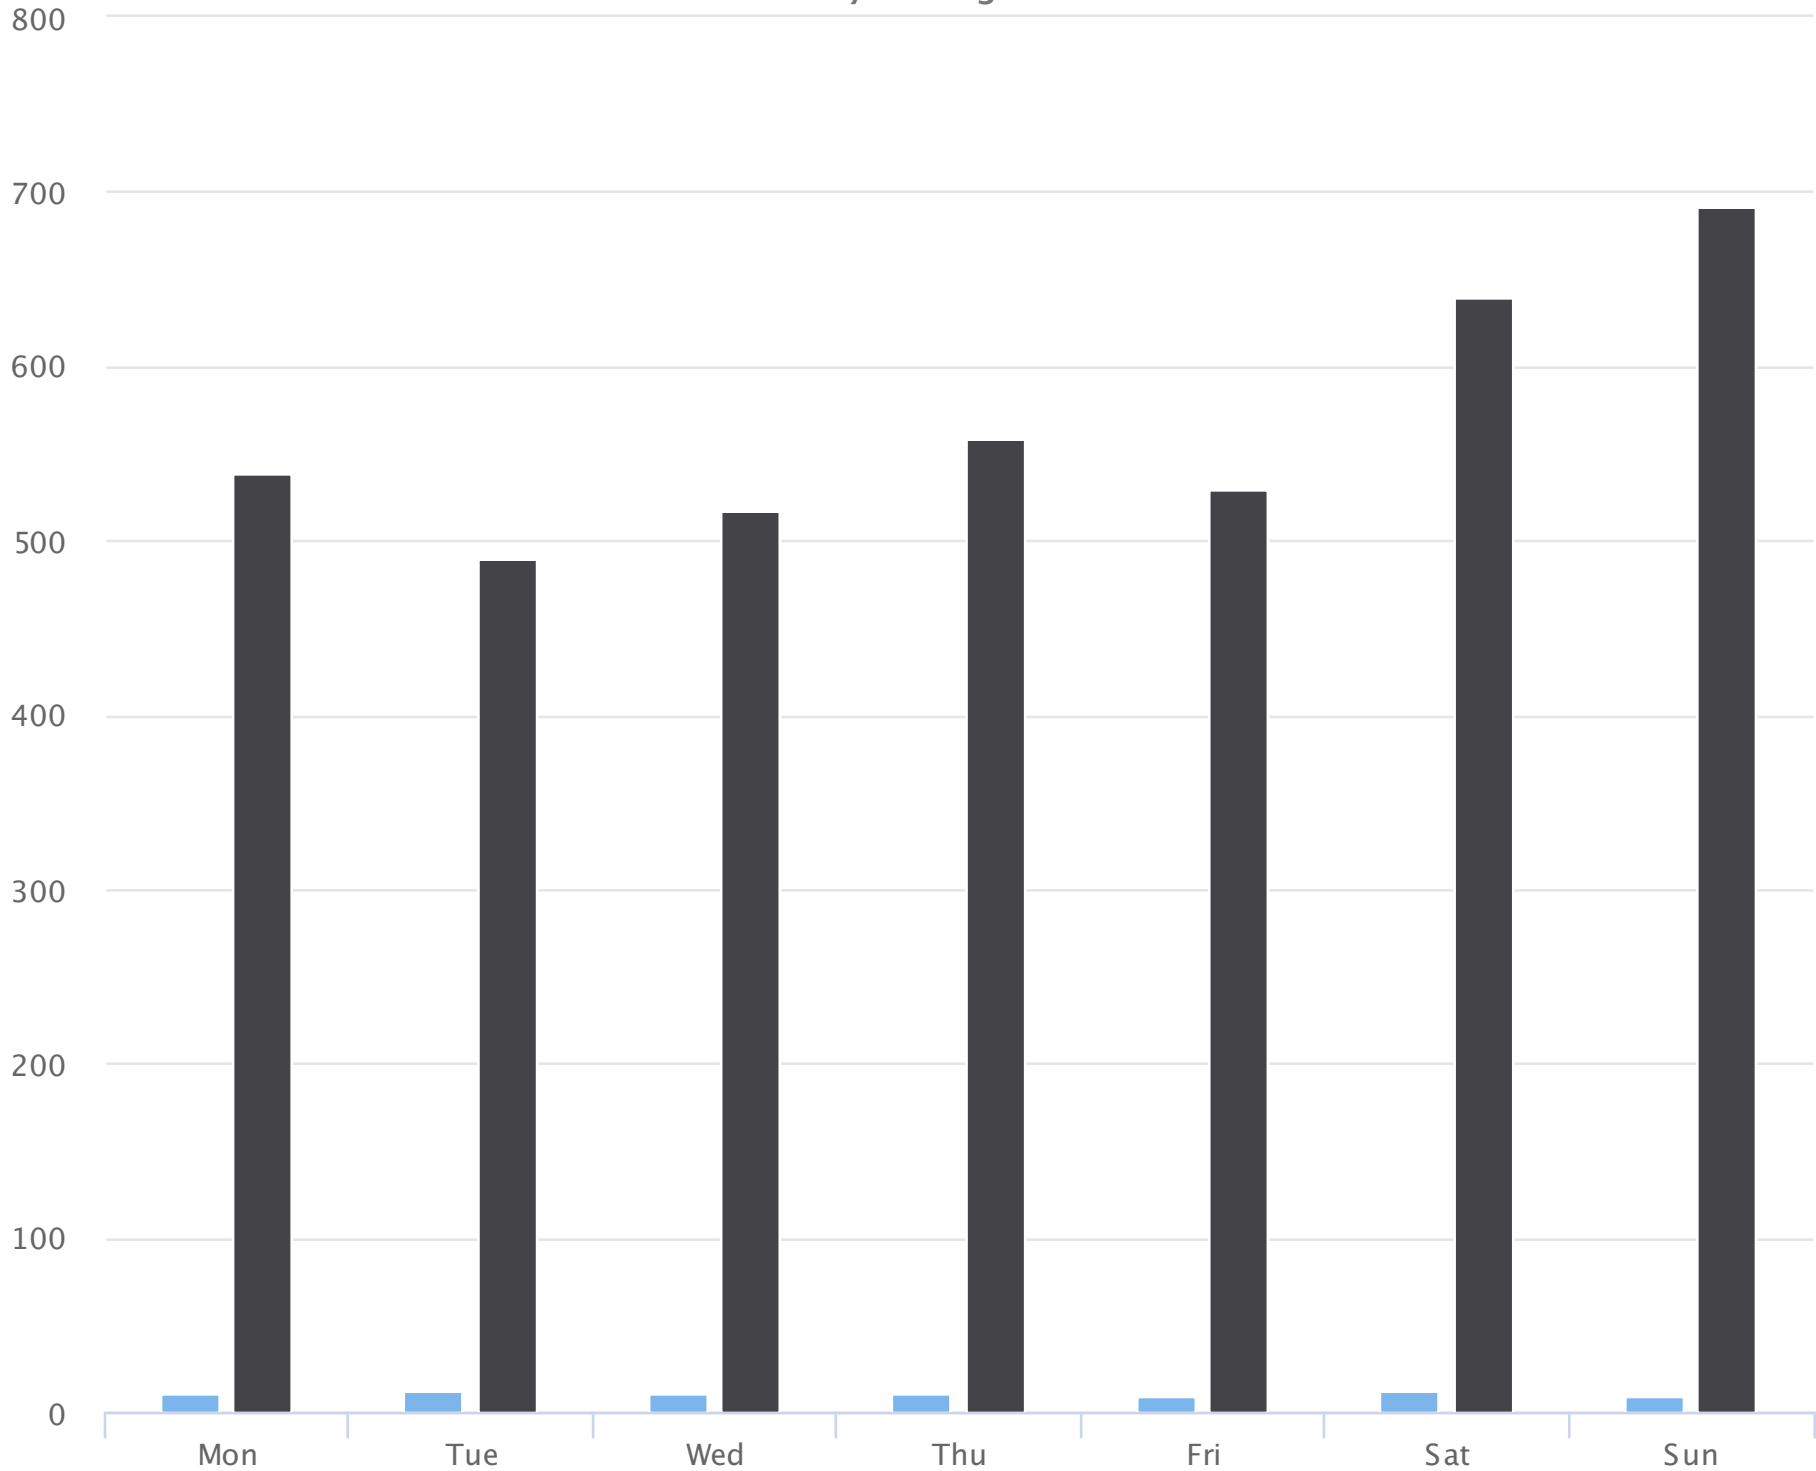

# Months of the year

2020-05-10 to 2020-12-31

Monthly averages

Site Name	Average	Median	STDV	Min	Max
Padden-48th	343.9	221.0	344.1	221.0	825.5
Padden-Trail	17,896.6	16,474.5	3,953.6	13,473.0	24,153.9

# Days of the week

2020-05-10 to 2020-12-31

Daily averages

**Site Name**

**Average**

Median

STDV

Min

# Hours of the day

2020-05-10 to 2020-12-31

Hourly averages

**Site Name**

**Average**

**Median**

**STDV**

**Min**