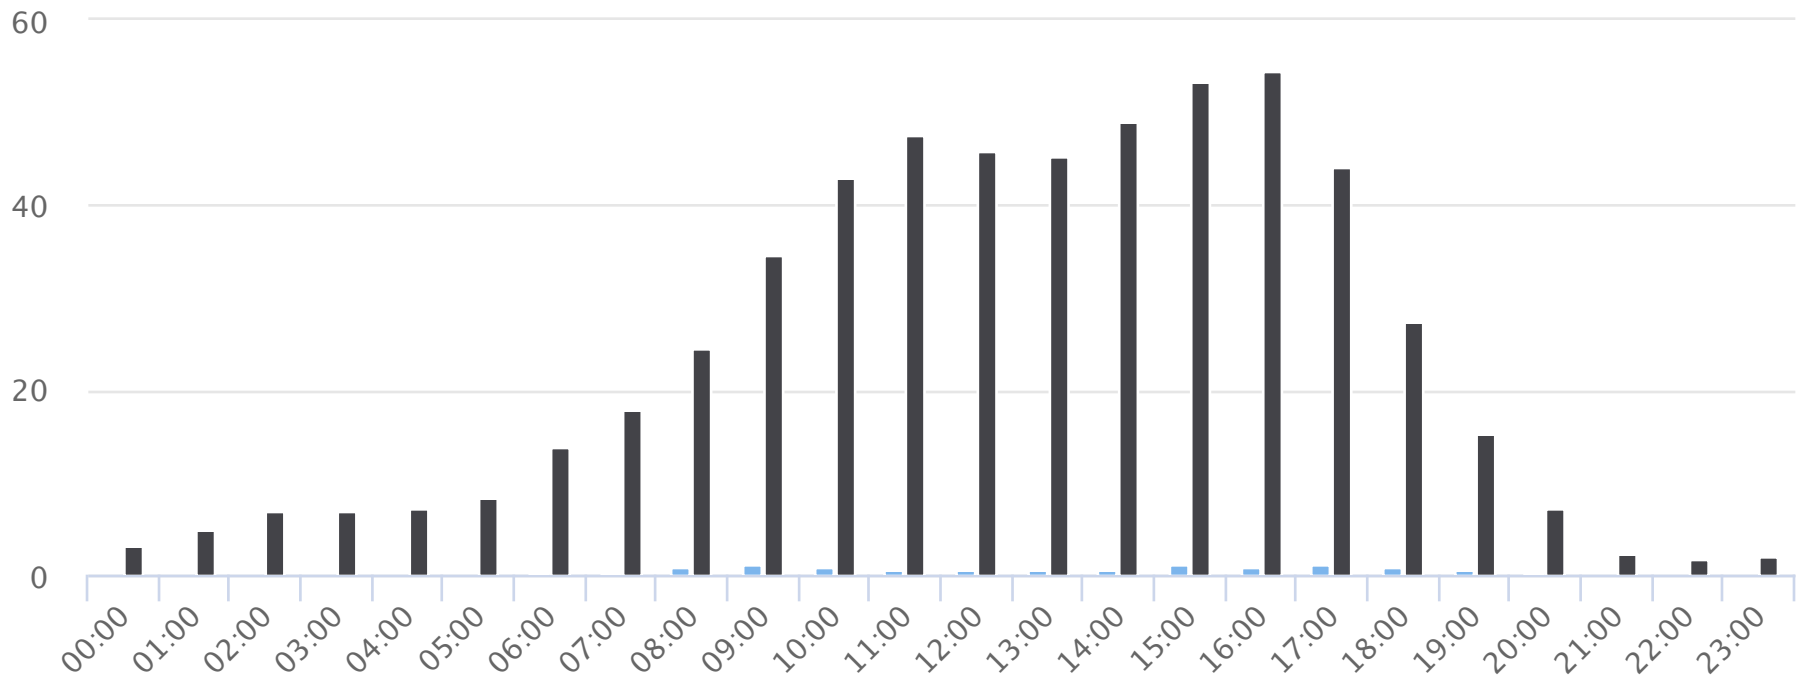

566.2

538.9

66.7

490.0

690.8

# Hours of the day

2020-05-10 to 2020-12-31

Hourly averages

**Site Name**

**Average**

**Median**

**STDV**

**Min**