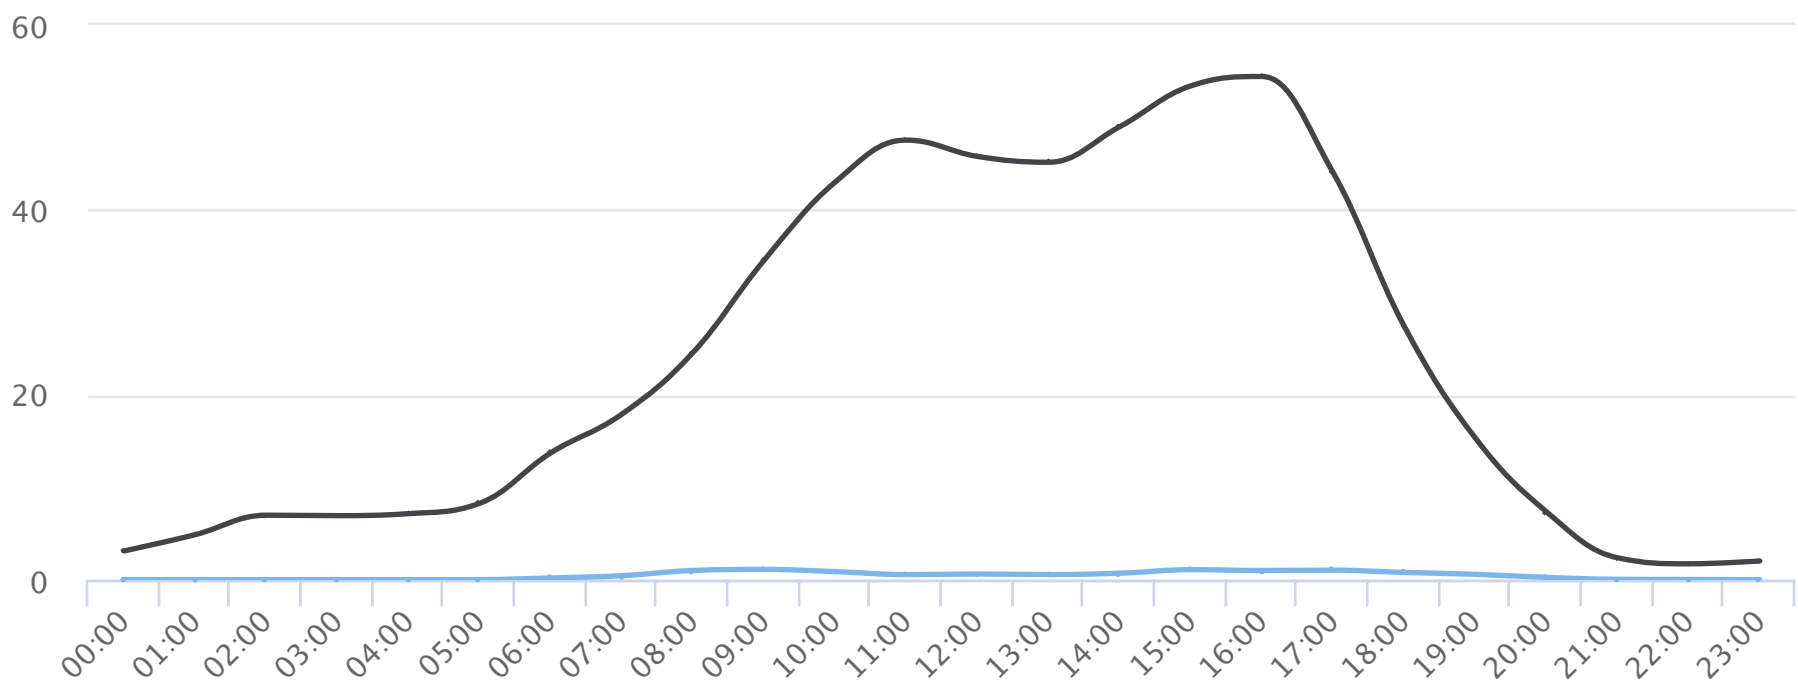

566.2

538.9

66.7

490.0

690.8

# Hours of the day

2020-05-10 to 2020-12-31

Hourly averages

**Site Name**

**Average**

**Median**

**STDV**

**Min**