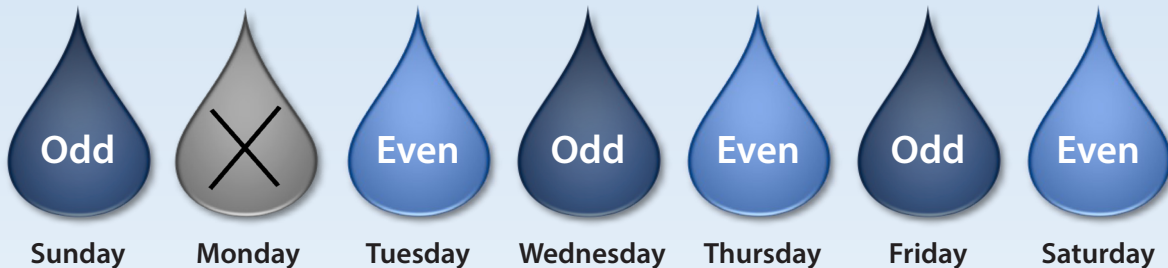

Is your street address number odd or even?

Between June 1 and September 30, follow Bellingham's voluntary summer watering schedule for your lawn and landscape based on your street address.

SAVE OUR WATER. SAVE YOUR MONEY.