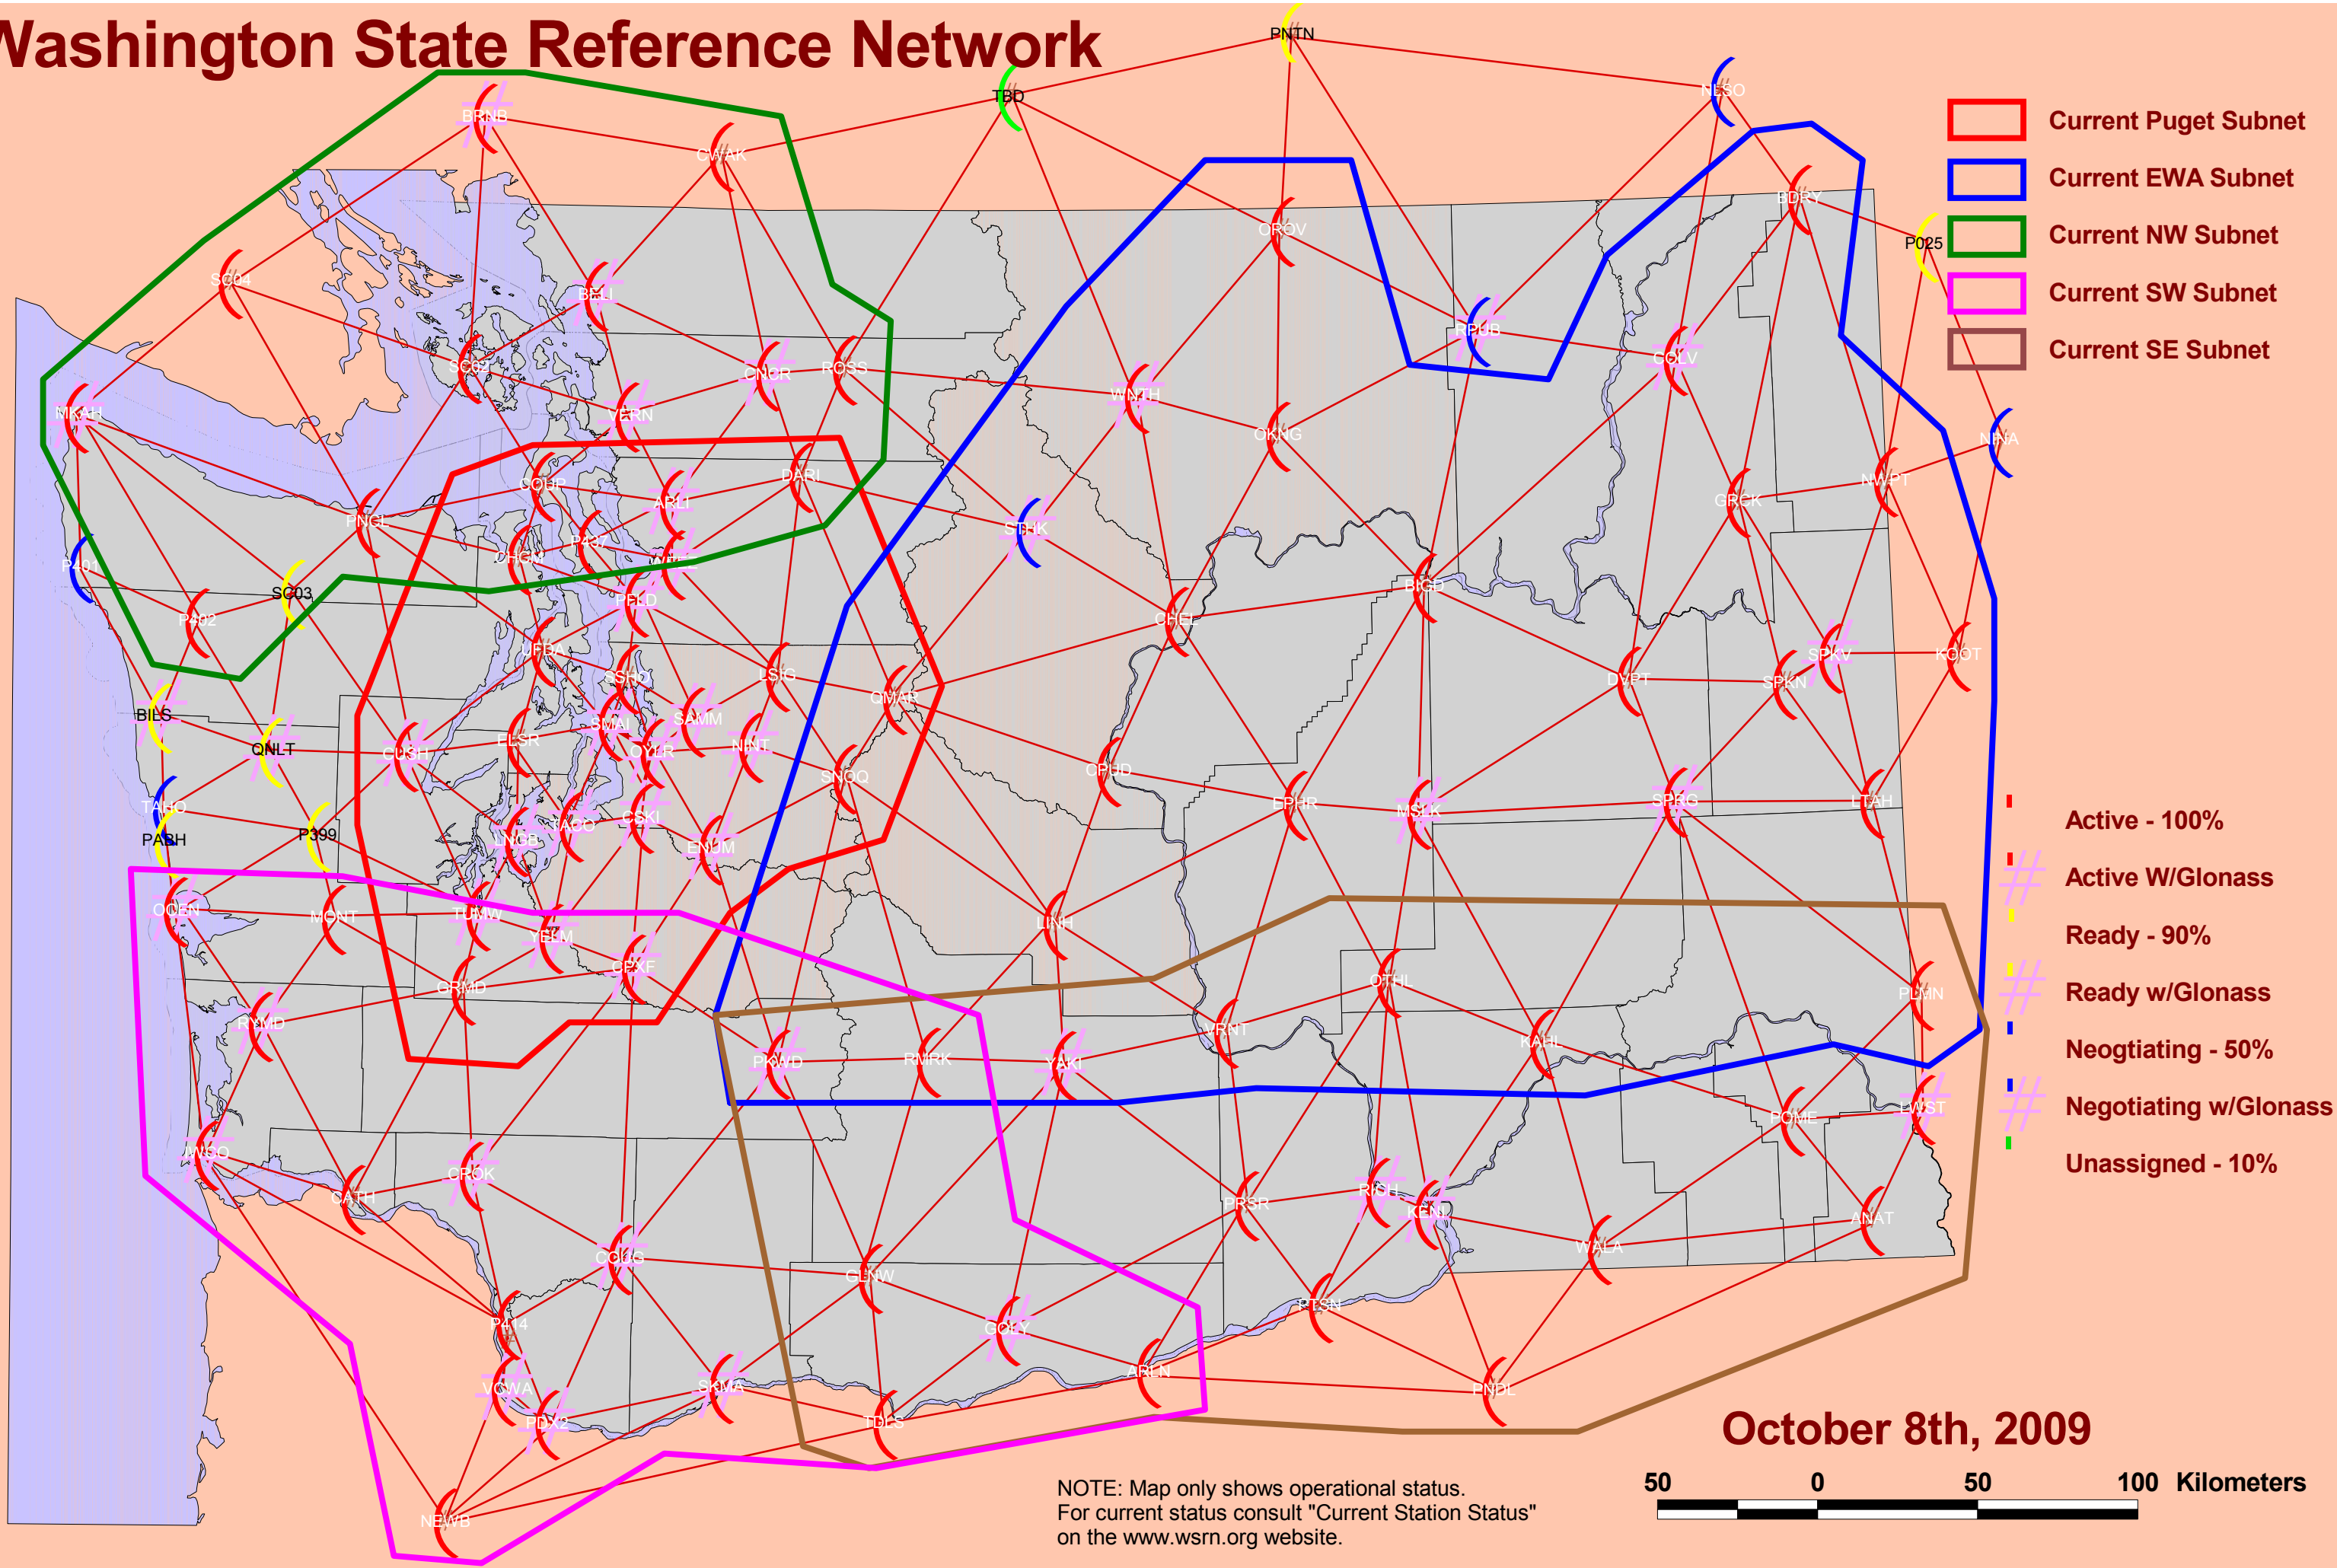

# Washington State Reference Network

- Current Puget Subnet
- Current EWA Subnet
- Current NW Subnet
- Current SW Subnet
- Current SE Subnet

- Active - 100%
- Active w/Glonass
- Ready - 90%
- Ready w/Glonass
- Negotiating - 50%
- Negotiating w/Glonass
- Unassigned - 10%

**October 8th, 2009**

NOTE: Map only shows operational status.  
For current status consult "Current Station Status"  
on the [www.wsrn.org](http://www.wsrn.org) website.