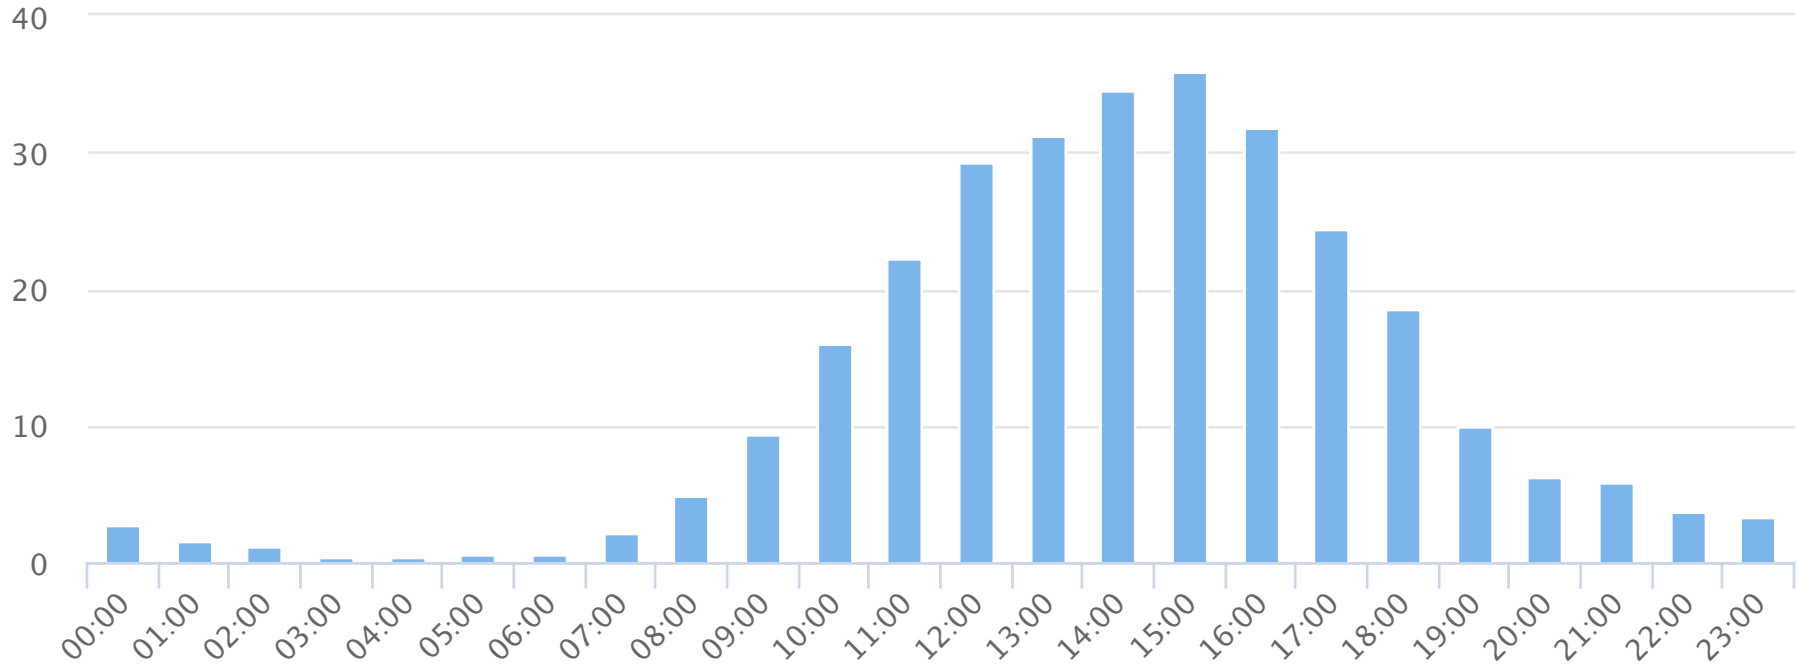

Months of the year

2018-09-18 to 2018-12-31

Monthly averages

Site Name	Average	Median	STDV	Min	Max
Waypoint Central Pier Entrance	9,529.2	10,001.5	2,279.9	6,111.0	12,002.7

Days of the week

2018-09-18 to 2018-12-31

Daily averages

Site Name	Average	Median	STDV	Min	Max
Waypoint Central Pier Entrance	294.9	235.1	96.5	218.4	463.5

Hours of the day

2018-09-18 to 2018-12-31

Hourly averages

Site Name	Average	Median	STDV	Min	Max
Waypoint Central Pier Entrance	12.4	6.0	12.4	0.4	35.9