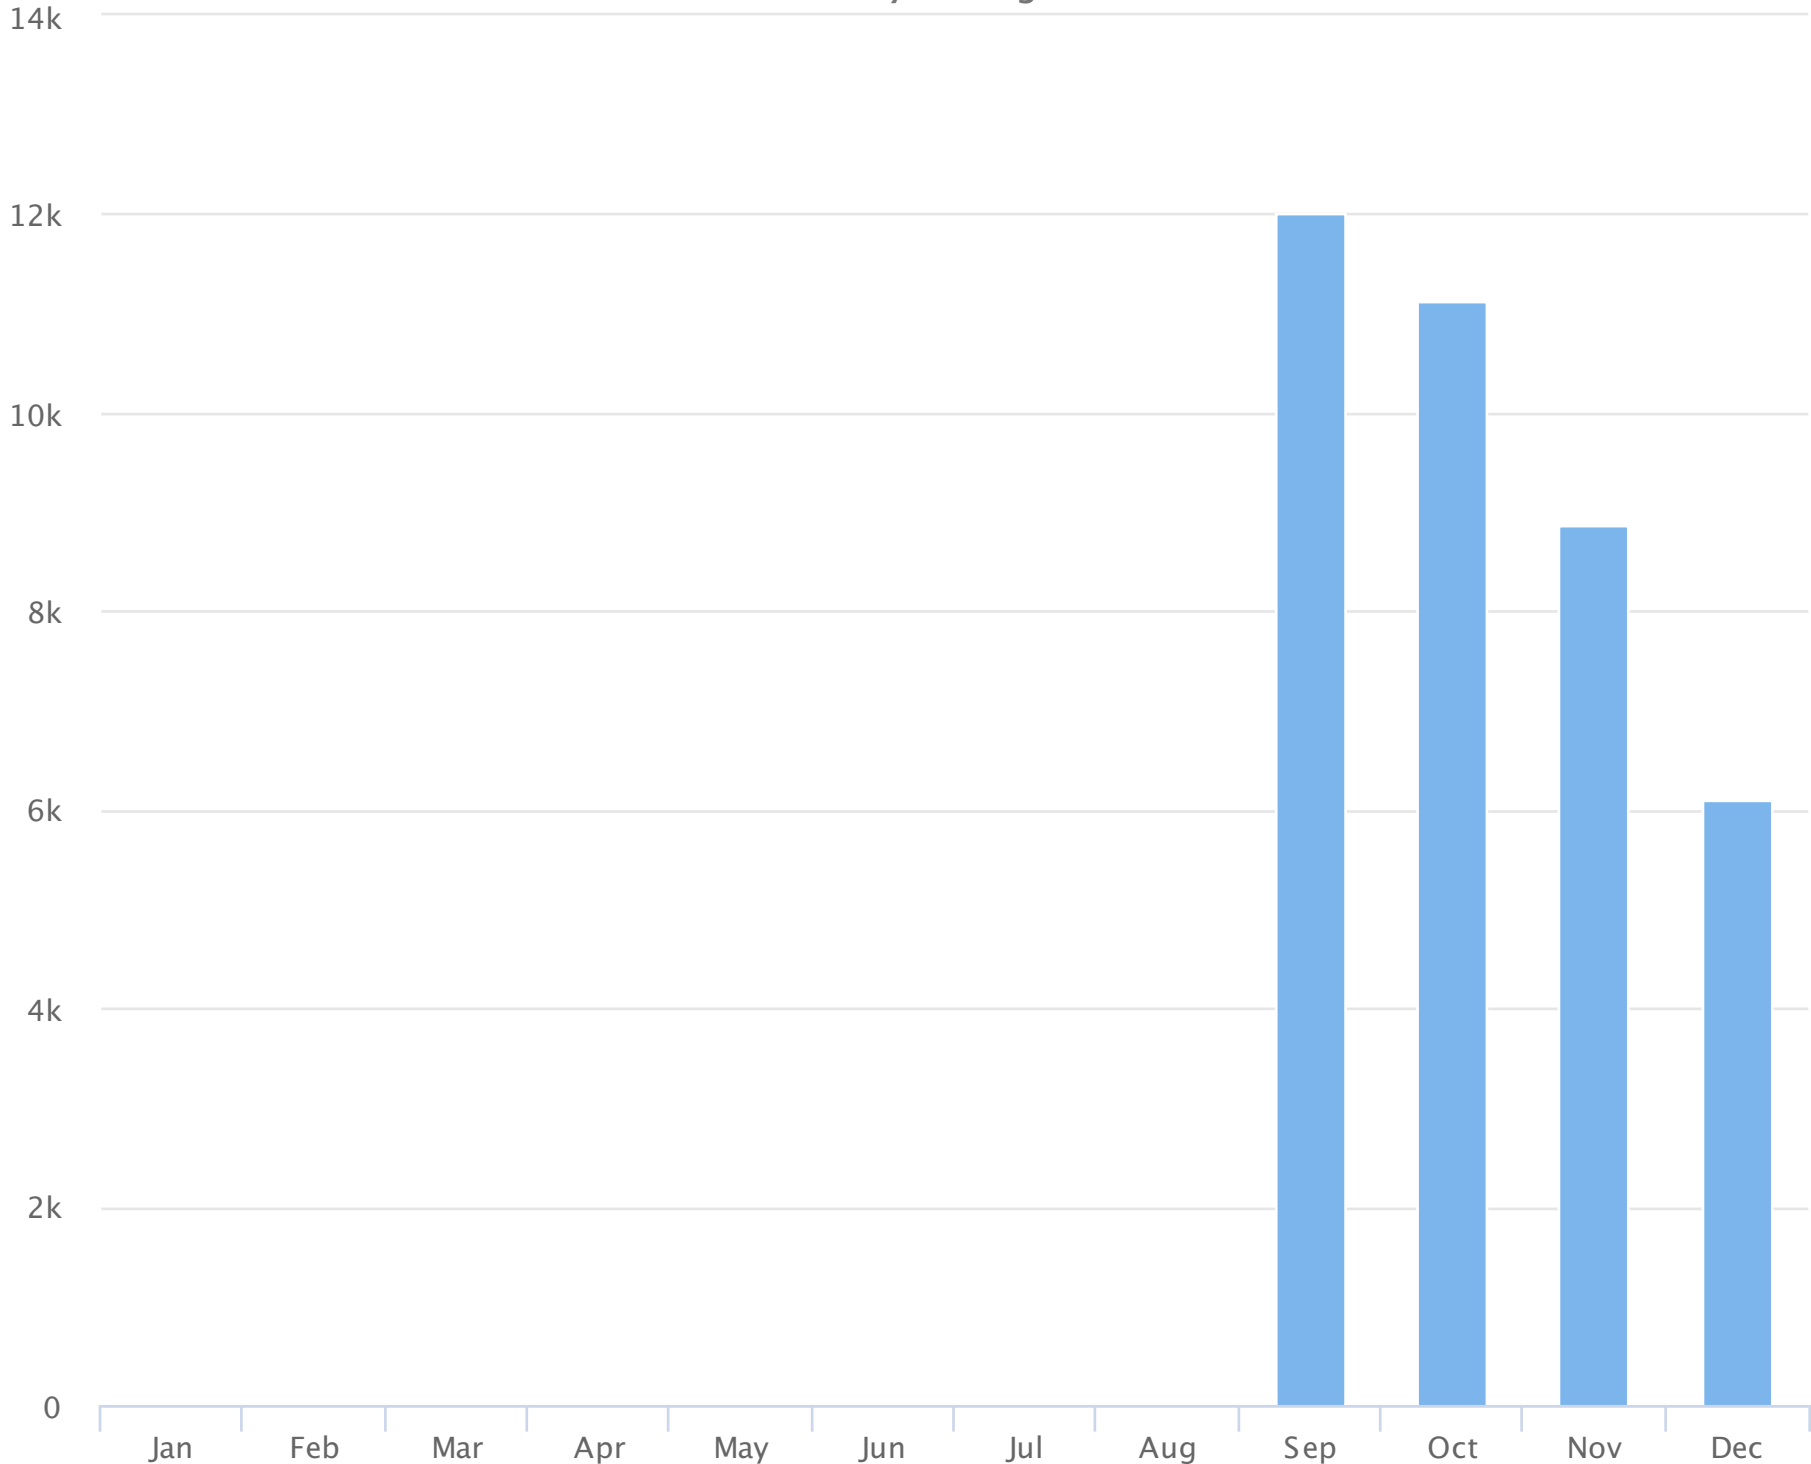

Months of the year

2018-09-18 to 2018-12-31

Monthly averages

Site Name	Average	Median	STDV	Min	Max
Waypoint Central Pier Entrance	9,529.2	10,001.5	2,279.9	6,111.0	12,002.7

Days of the week

2018-09-18 to 2018-12-31

Daily averages

Site Name	Average	Median	STDV	Min	Max
Waypoint Central Pier Entrance	294.9	235.1	96.5	218.4	463.5

Hours of the day

2018-09-18 to 2018-12-31

Hourly averages

Site Name	Average	Median	STDV	Min	Max
Waypoint Central Pier Entrance	12.4	6.0	12.4	0.4	35.9