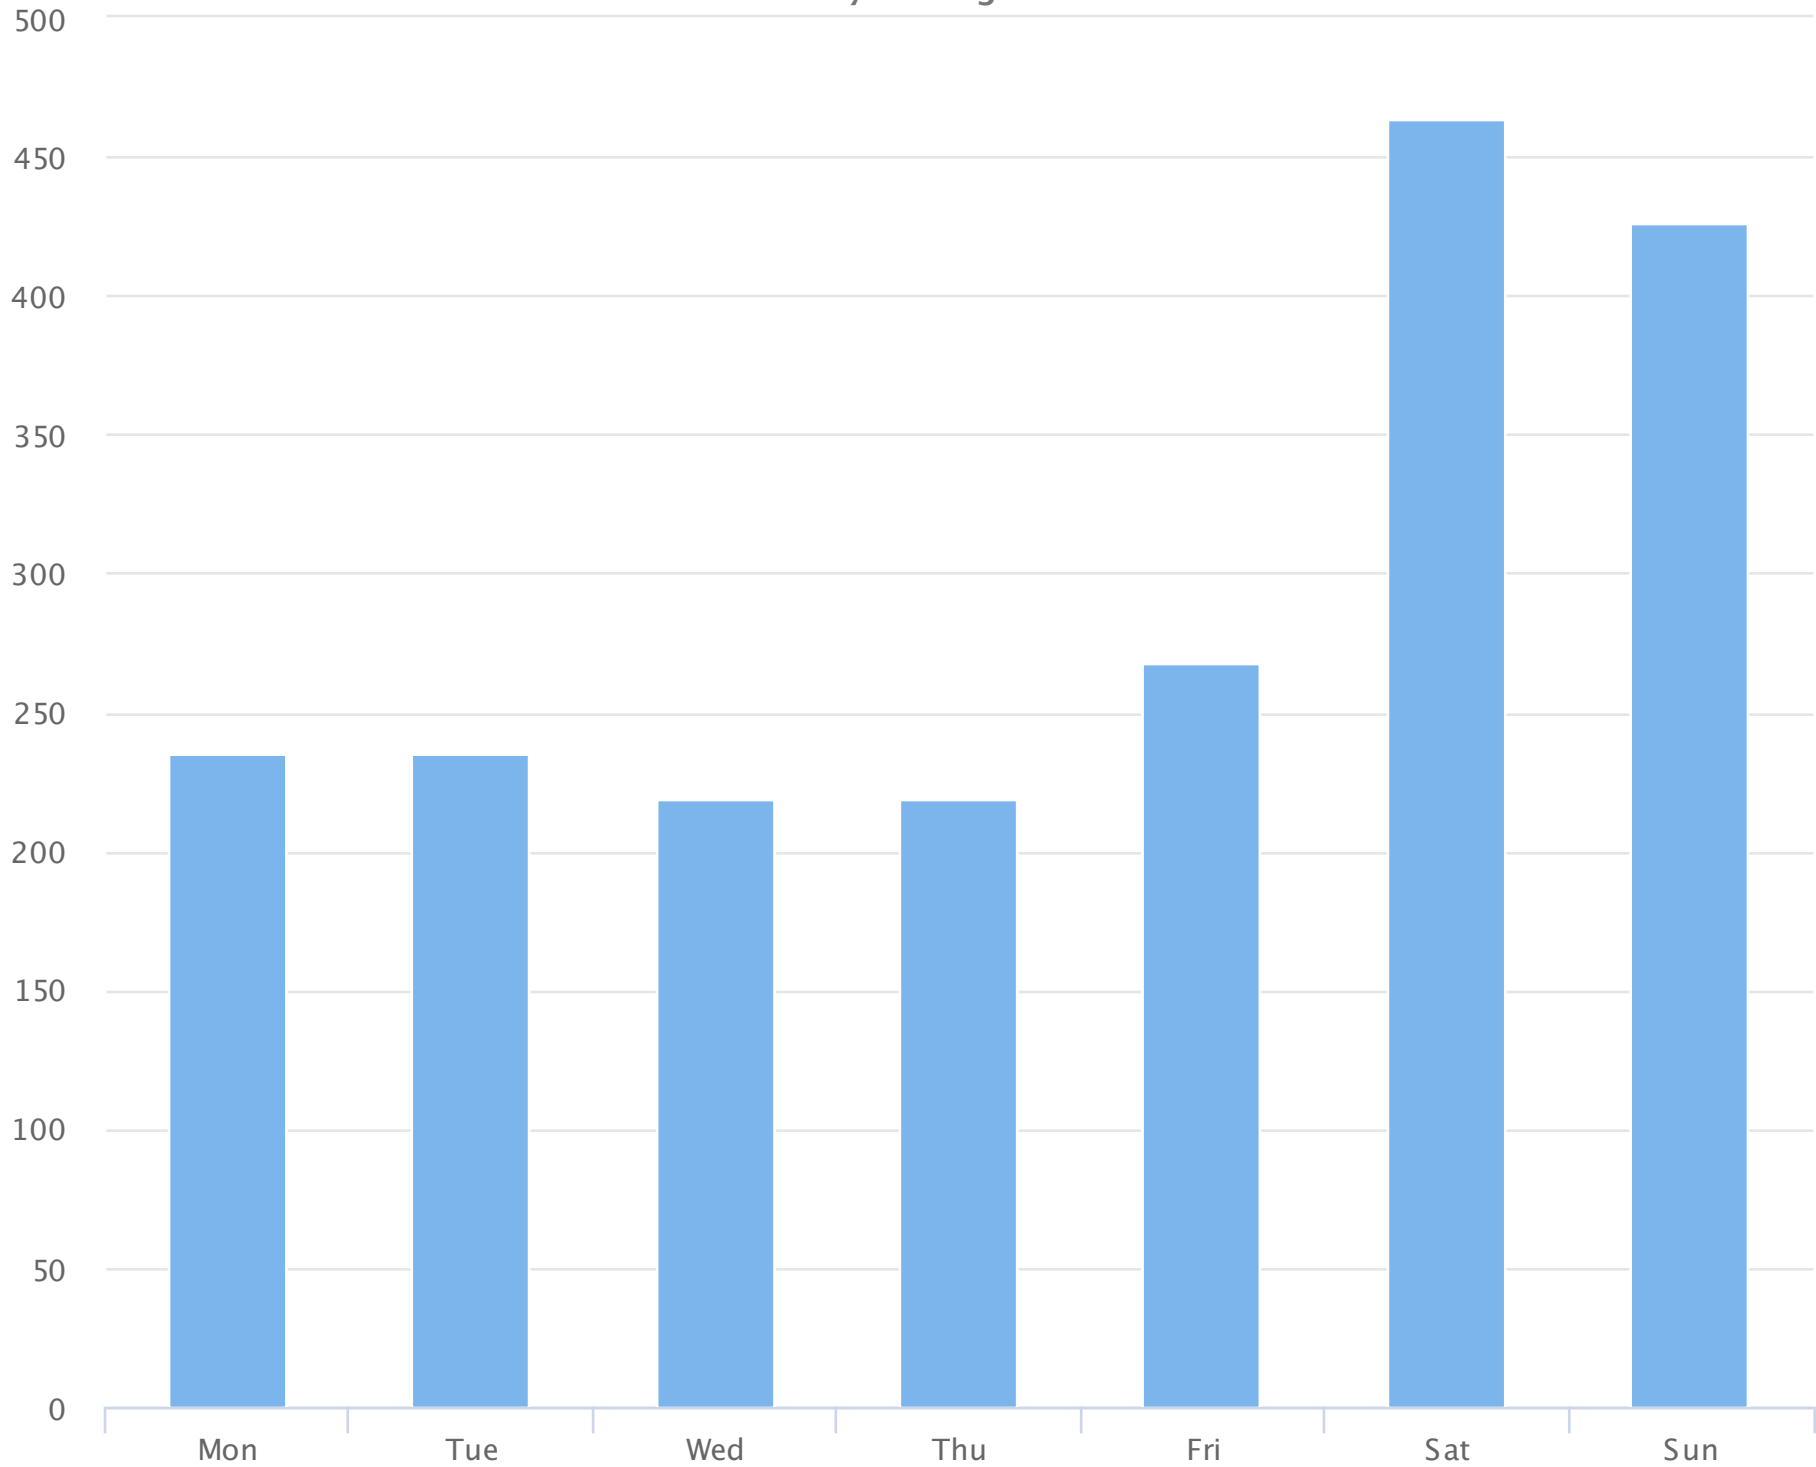

Months of the year

2018-09-18 to 2018-12-31

Monthly averages

Site Name	Average	Median	STDV	Min	Max
Waypoint Central Pier Entrance	9,529.2	10,001.5	2,279.9	6,111.0	12,002.7

Days of the week

2018-09-18 to 2018-12-31

Daily averages

Site Name	Average	Median	STDV	Min	Max
Waypoint Central Pier Entrance	294.9	235.1	96.5	218.4	463.5

Hours of the day

2018-09-18 to 2018-12-31

Hourly averages

Site Name	Average	Median	STDV	Min	Max
Waypoint Central Pier Entrance	12.4	6.0	12.4	0.4	35.9