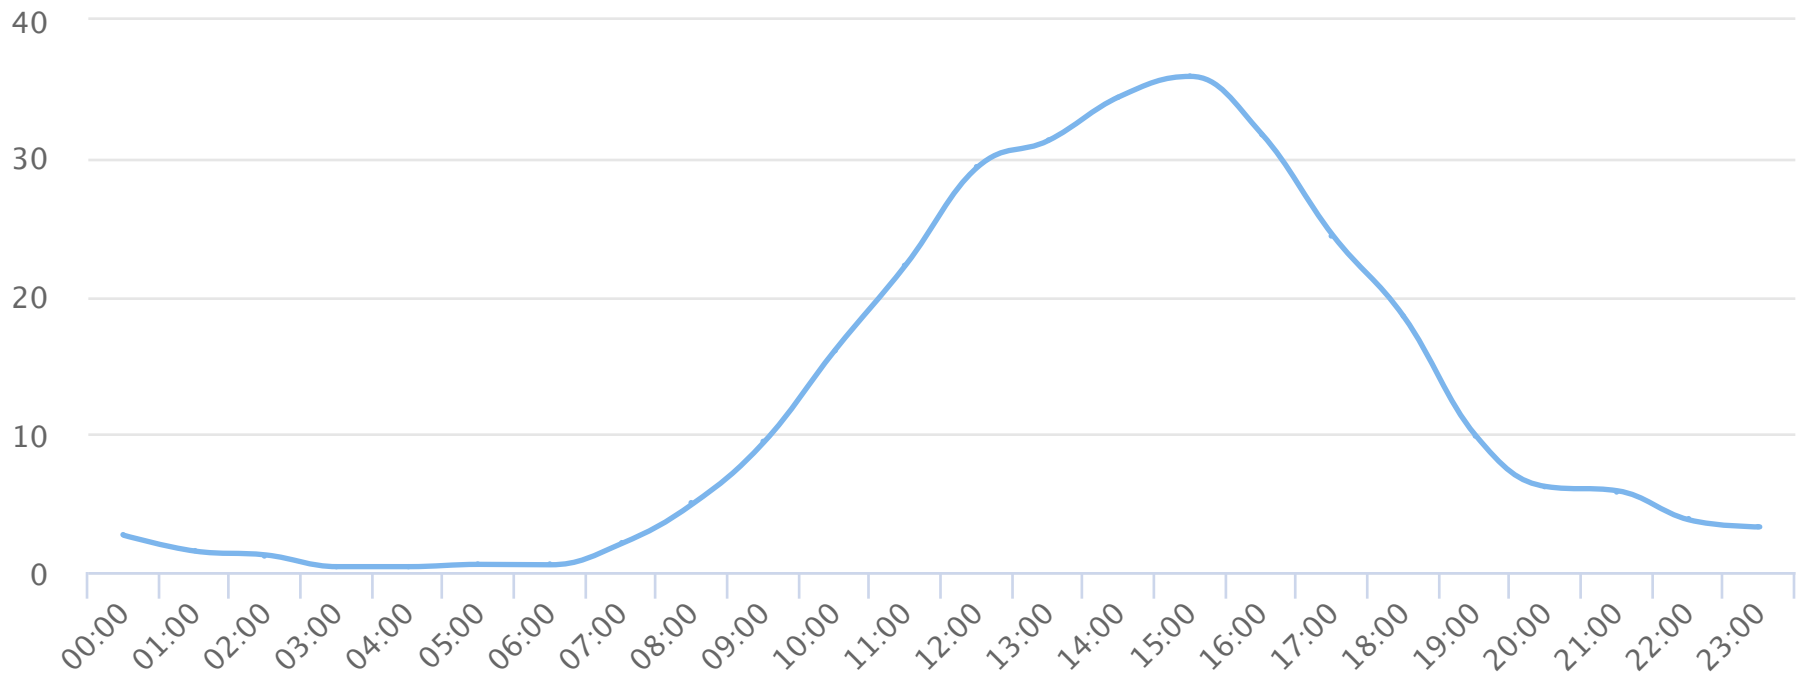

Months of the year

2018-09-18 to 2018-12-31

Monthly averages

Site Name	Average	Median	STDV	Min	Max
Waypoint Central Pier Entrance	9,529.2	10,001.5	2,279.9	6,111.0	12,002.7

Days of the week

2018-09-18 to 2018-12-31

Daily averages

Site Name	Average	Median	STDV	Min	Max
Waypoint Central Pier Entrance	294.9	235.1	96.5	218.4	463.5

Hours of the day

2018-09-18 to 2018-12-31

Hourly averages

Site Name	Average	Median	STDV	Min	Max
Waypoint Central Pier Entrance	12.4	6.0	12.4	0.4	35.9