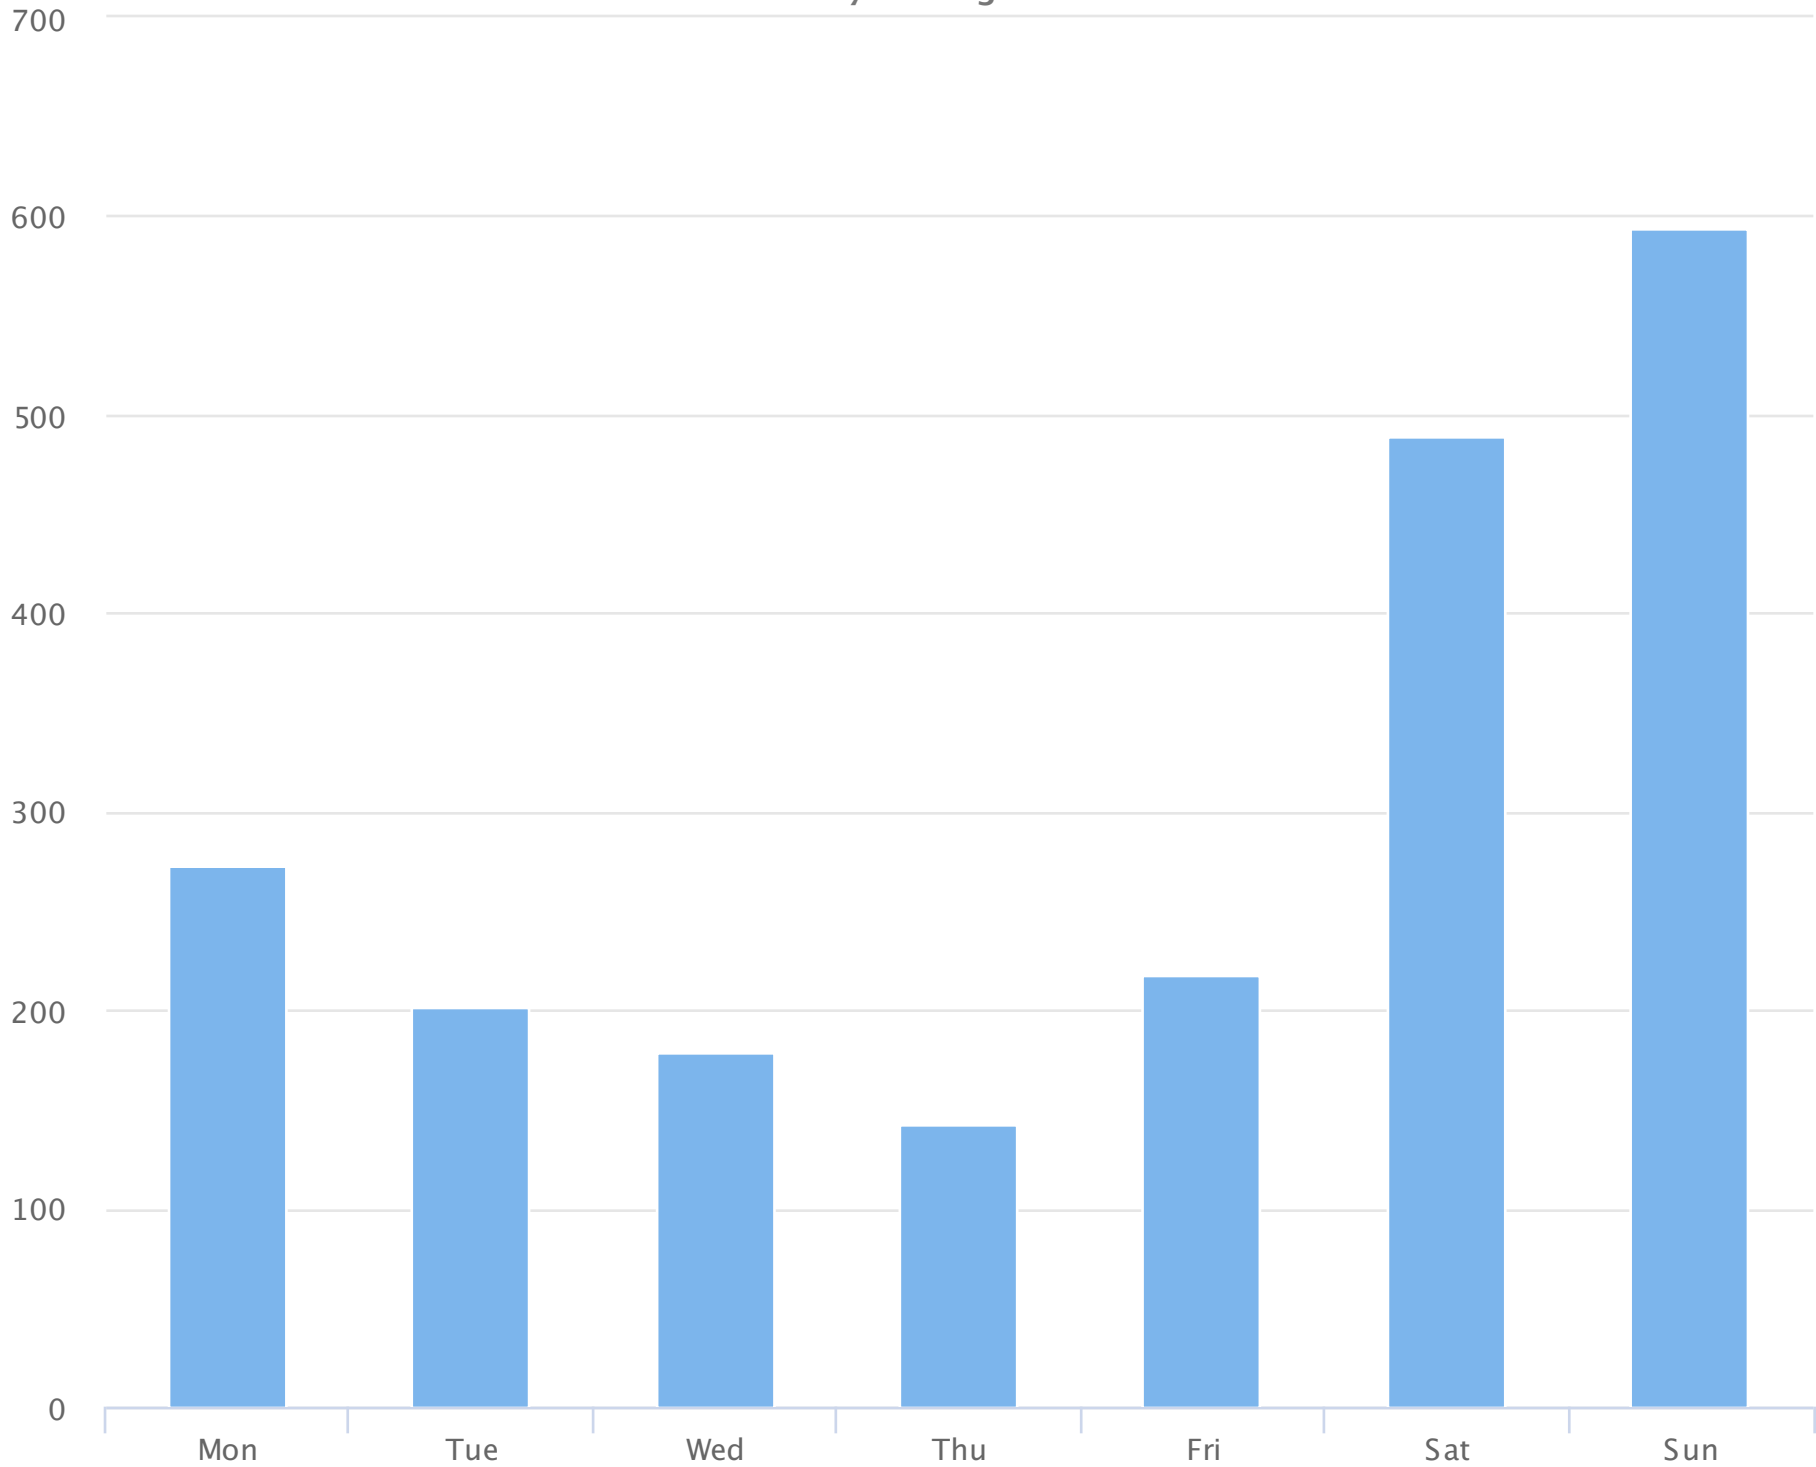

Months of the year

2019-01-01 to 2019-01-25

Monthly averages

Site Name	Average	Median	STDV	Min	Max
Waypoint Central Pier Entrance	8,789.8	8,789.8	0.0	8,789.8	8,789.8

Days of the week

2019-01-01 to 2019-01-25

Daily averages

Site Name	Average	Median	STDV	Min	Max
Waypoint Central Pier Entrance	299.2	217.0	160.1	141.8	594.3

Hours of the day

2019-01-01 to 2019-01-25

Hourly averages

Site Name

Waypoint Central Pier Entrance