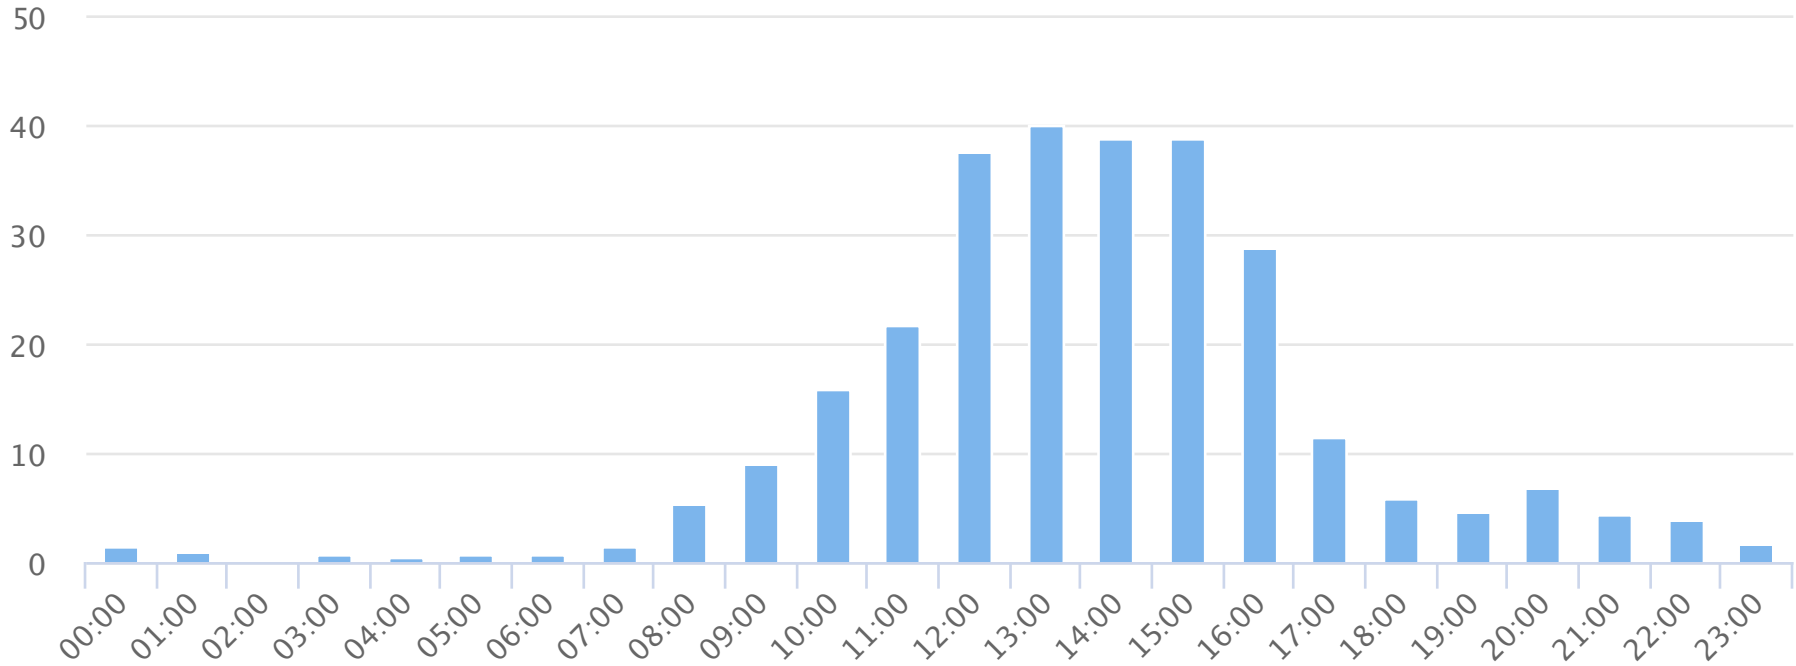

Months of the year

2019-01-01 to 2019-01-25

Monthly averages

Site Name	Average	Median	STDV	Min	Max
Waypoint Central Pier Entrance	8,789.8	8,789.8	0.0	8,789.8	8,789.8

Days of the week

2019-01-01 to 2019-01-25

Daily averages

Site Name	Average	Median	STDV	Min	Max
Waypoint Central Pier Entrance	299.2	217.0	160.1	141.8	594.3

Hours of the day

2019-01-01 to 2019-01-25

Hourly averages

Site Name

Waypoint Central Pier Entrance