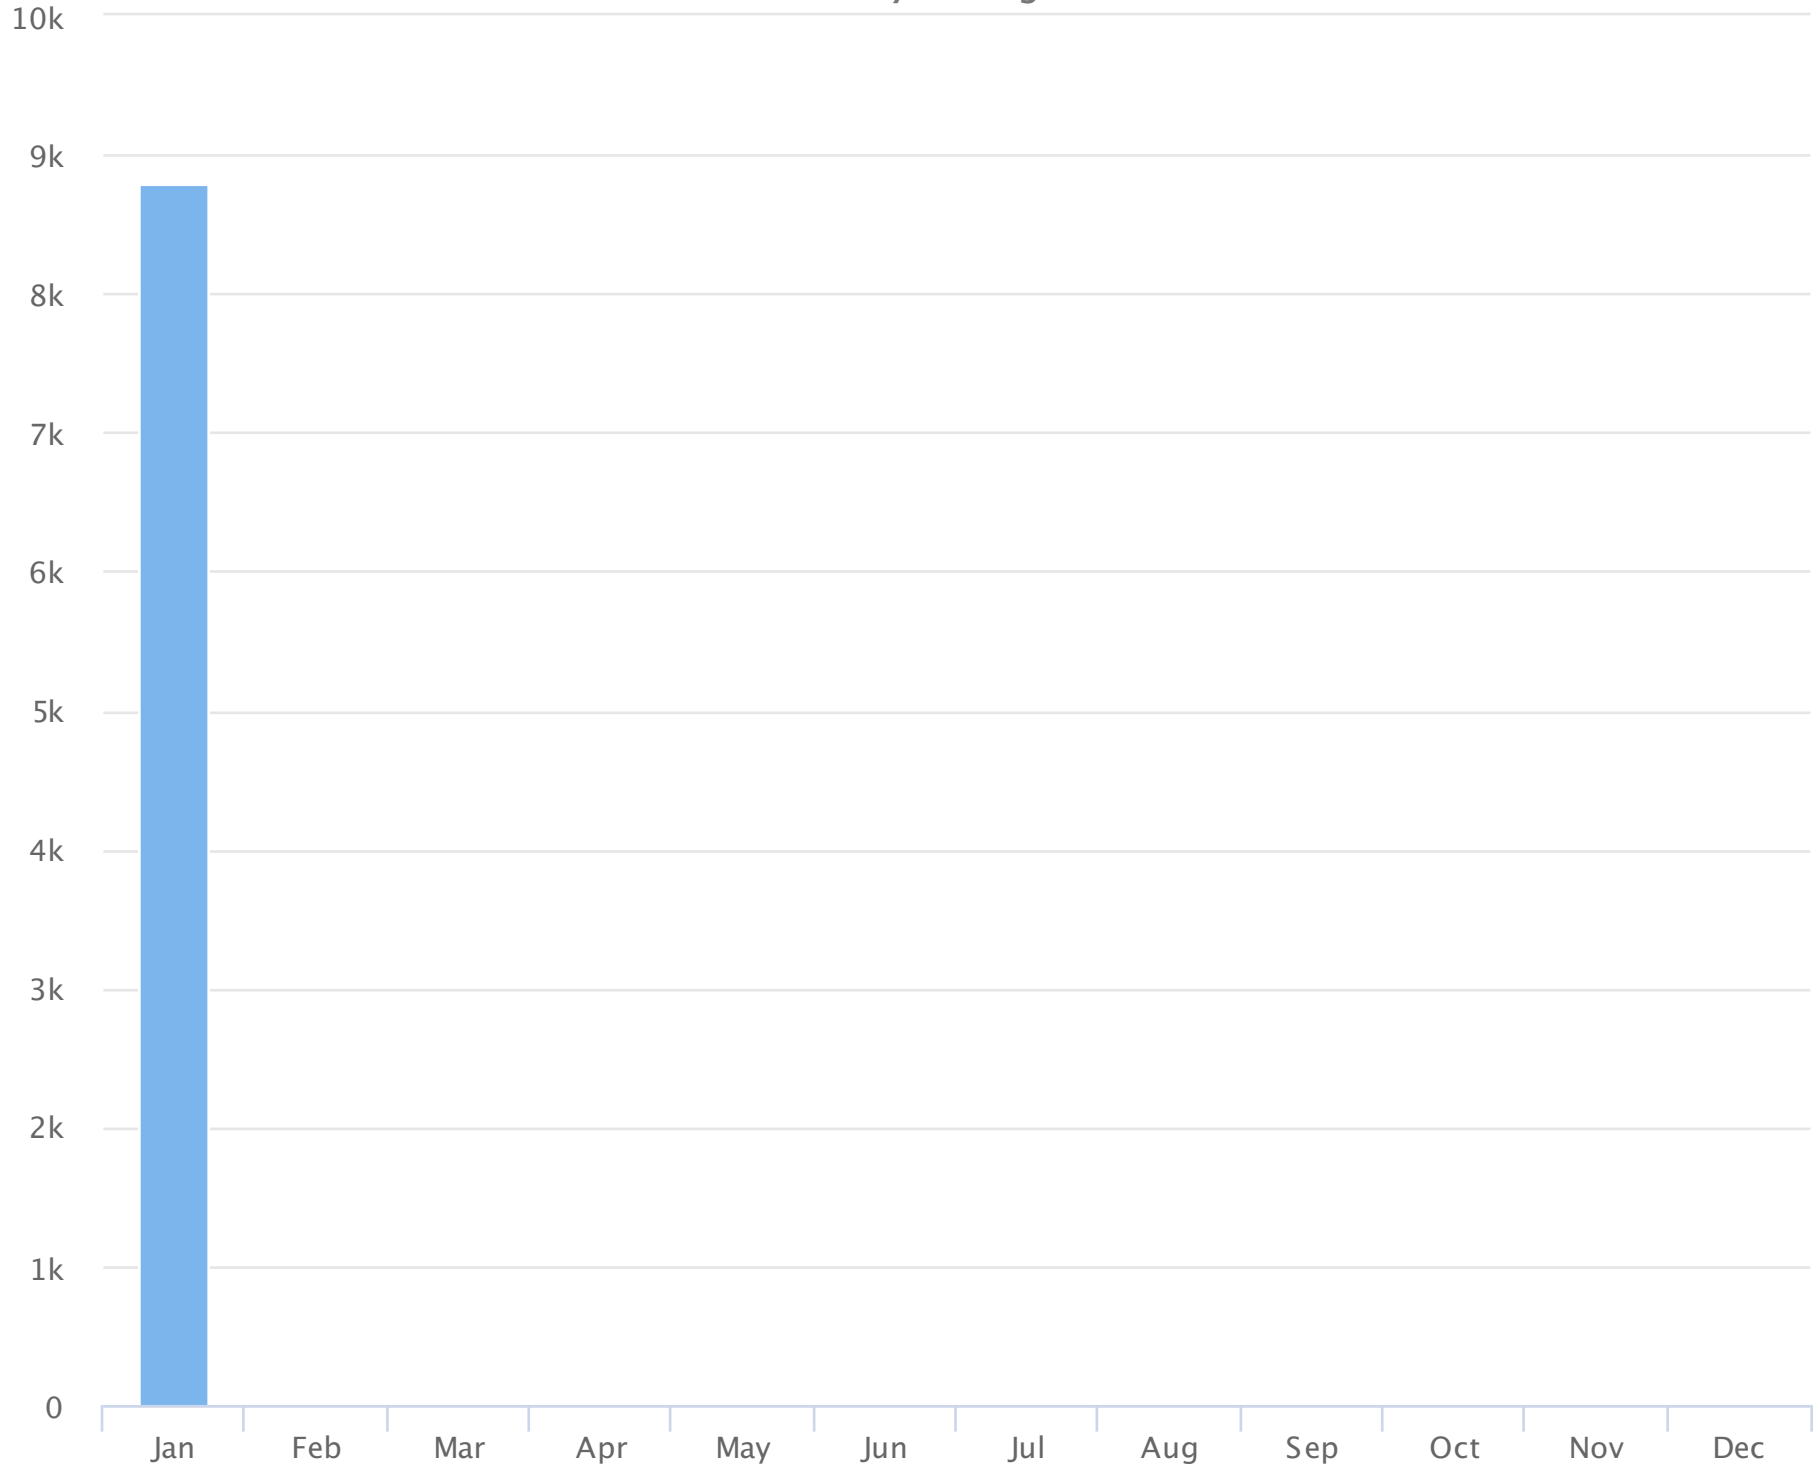

Months of the year

2019-01-01 to 2019-01-25

Monthly averages

Site Name	Average	Median	STDV	Min	Max
Waypoint Central Pier Entrance	8,789.8	8,789.8	0.0	8,789.8	8,789.8

Days of the week

2019-01-01 to 2019-01-25

Daily averages

Site Name	Average	Median	STDV	Min	Max
Waypoint Central Pier Entrance	299.2	217.0	160.1	141.8	594.3

Hours of the day

2019-01-01 to 2019-01-25

Hourly averages

Site Name

Waypoint Central Pier Entrance