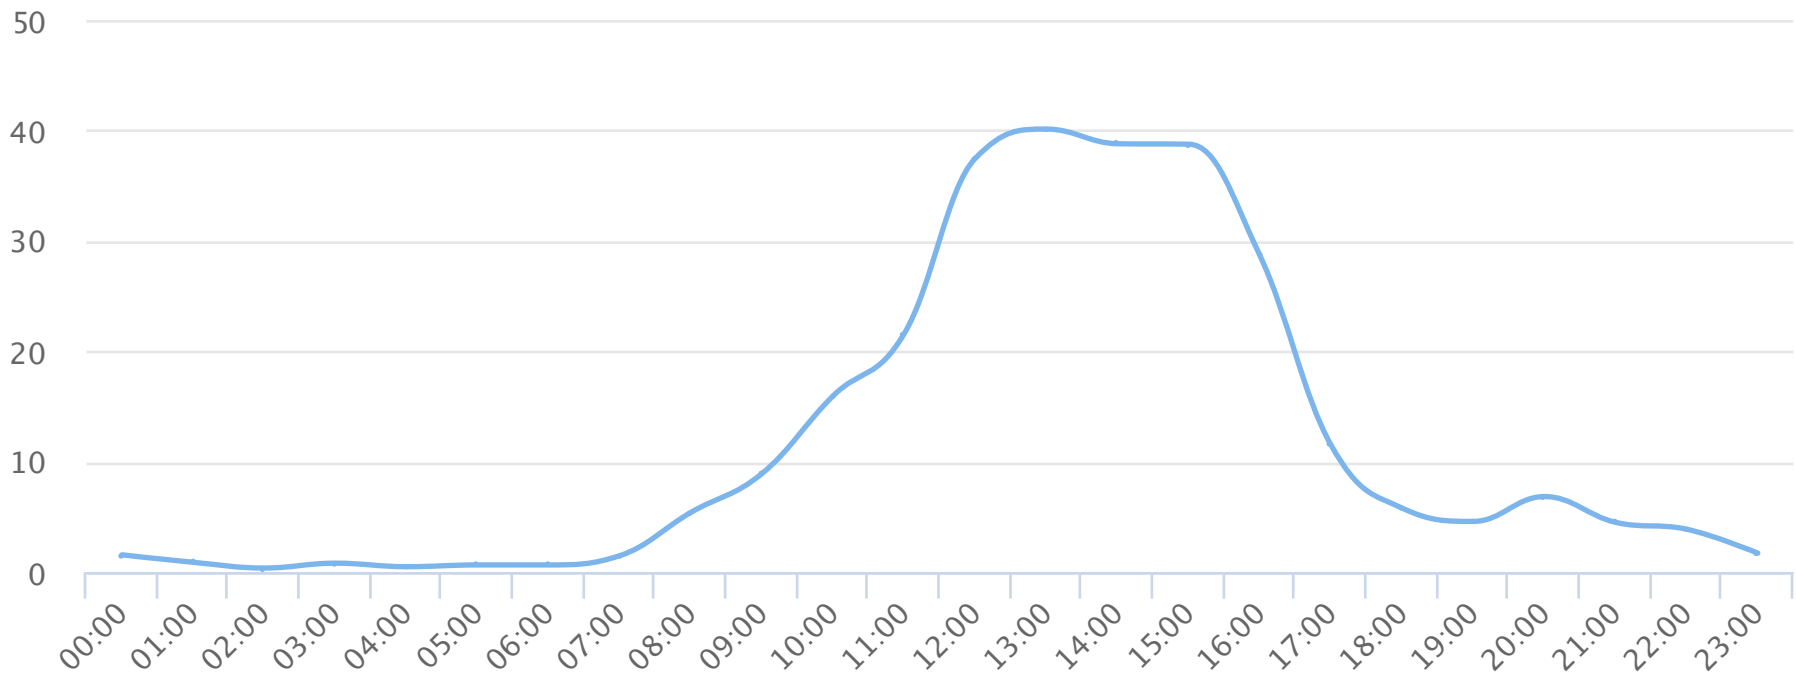

Months of the year

2019-01-01 to 2019-01-25

Monthly averages

Site Name	Average	Median	STDV	Min	Max
Waypoint Central Pier Entrance	8,789.8	8,789.8	0.0	8,789.8	8,789.8

Days of the week

2019-01-01 to 2019-01-25

Daily averages

Site Name	Average	Median	STDV	Min	Max
Waypoint Central Pier Entrance	299.2	217.0	160.1	141.8	594.3

Hours of the day

2019-01-01 to 2019-01-25

Hourly averages

Site Name

Waypoint Central Pier Entrance