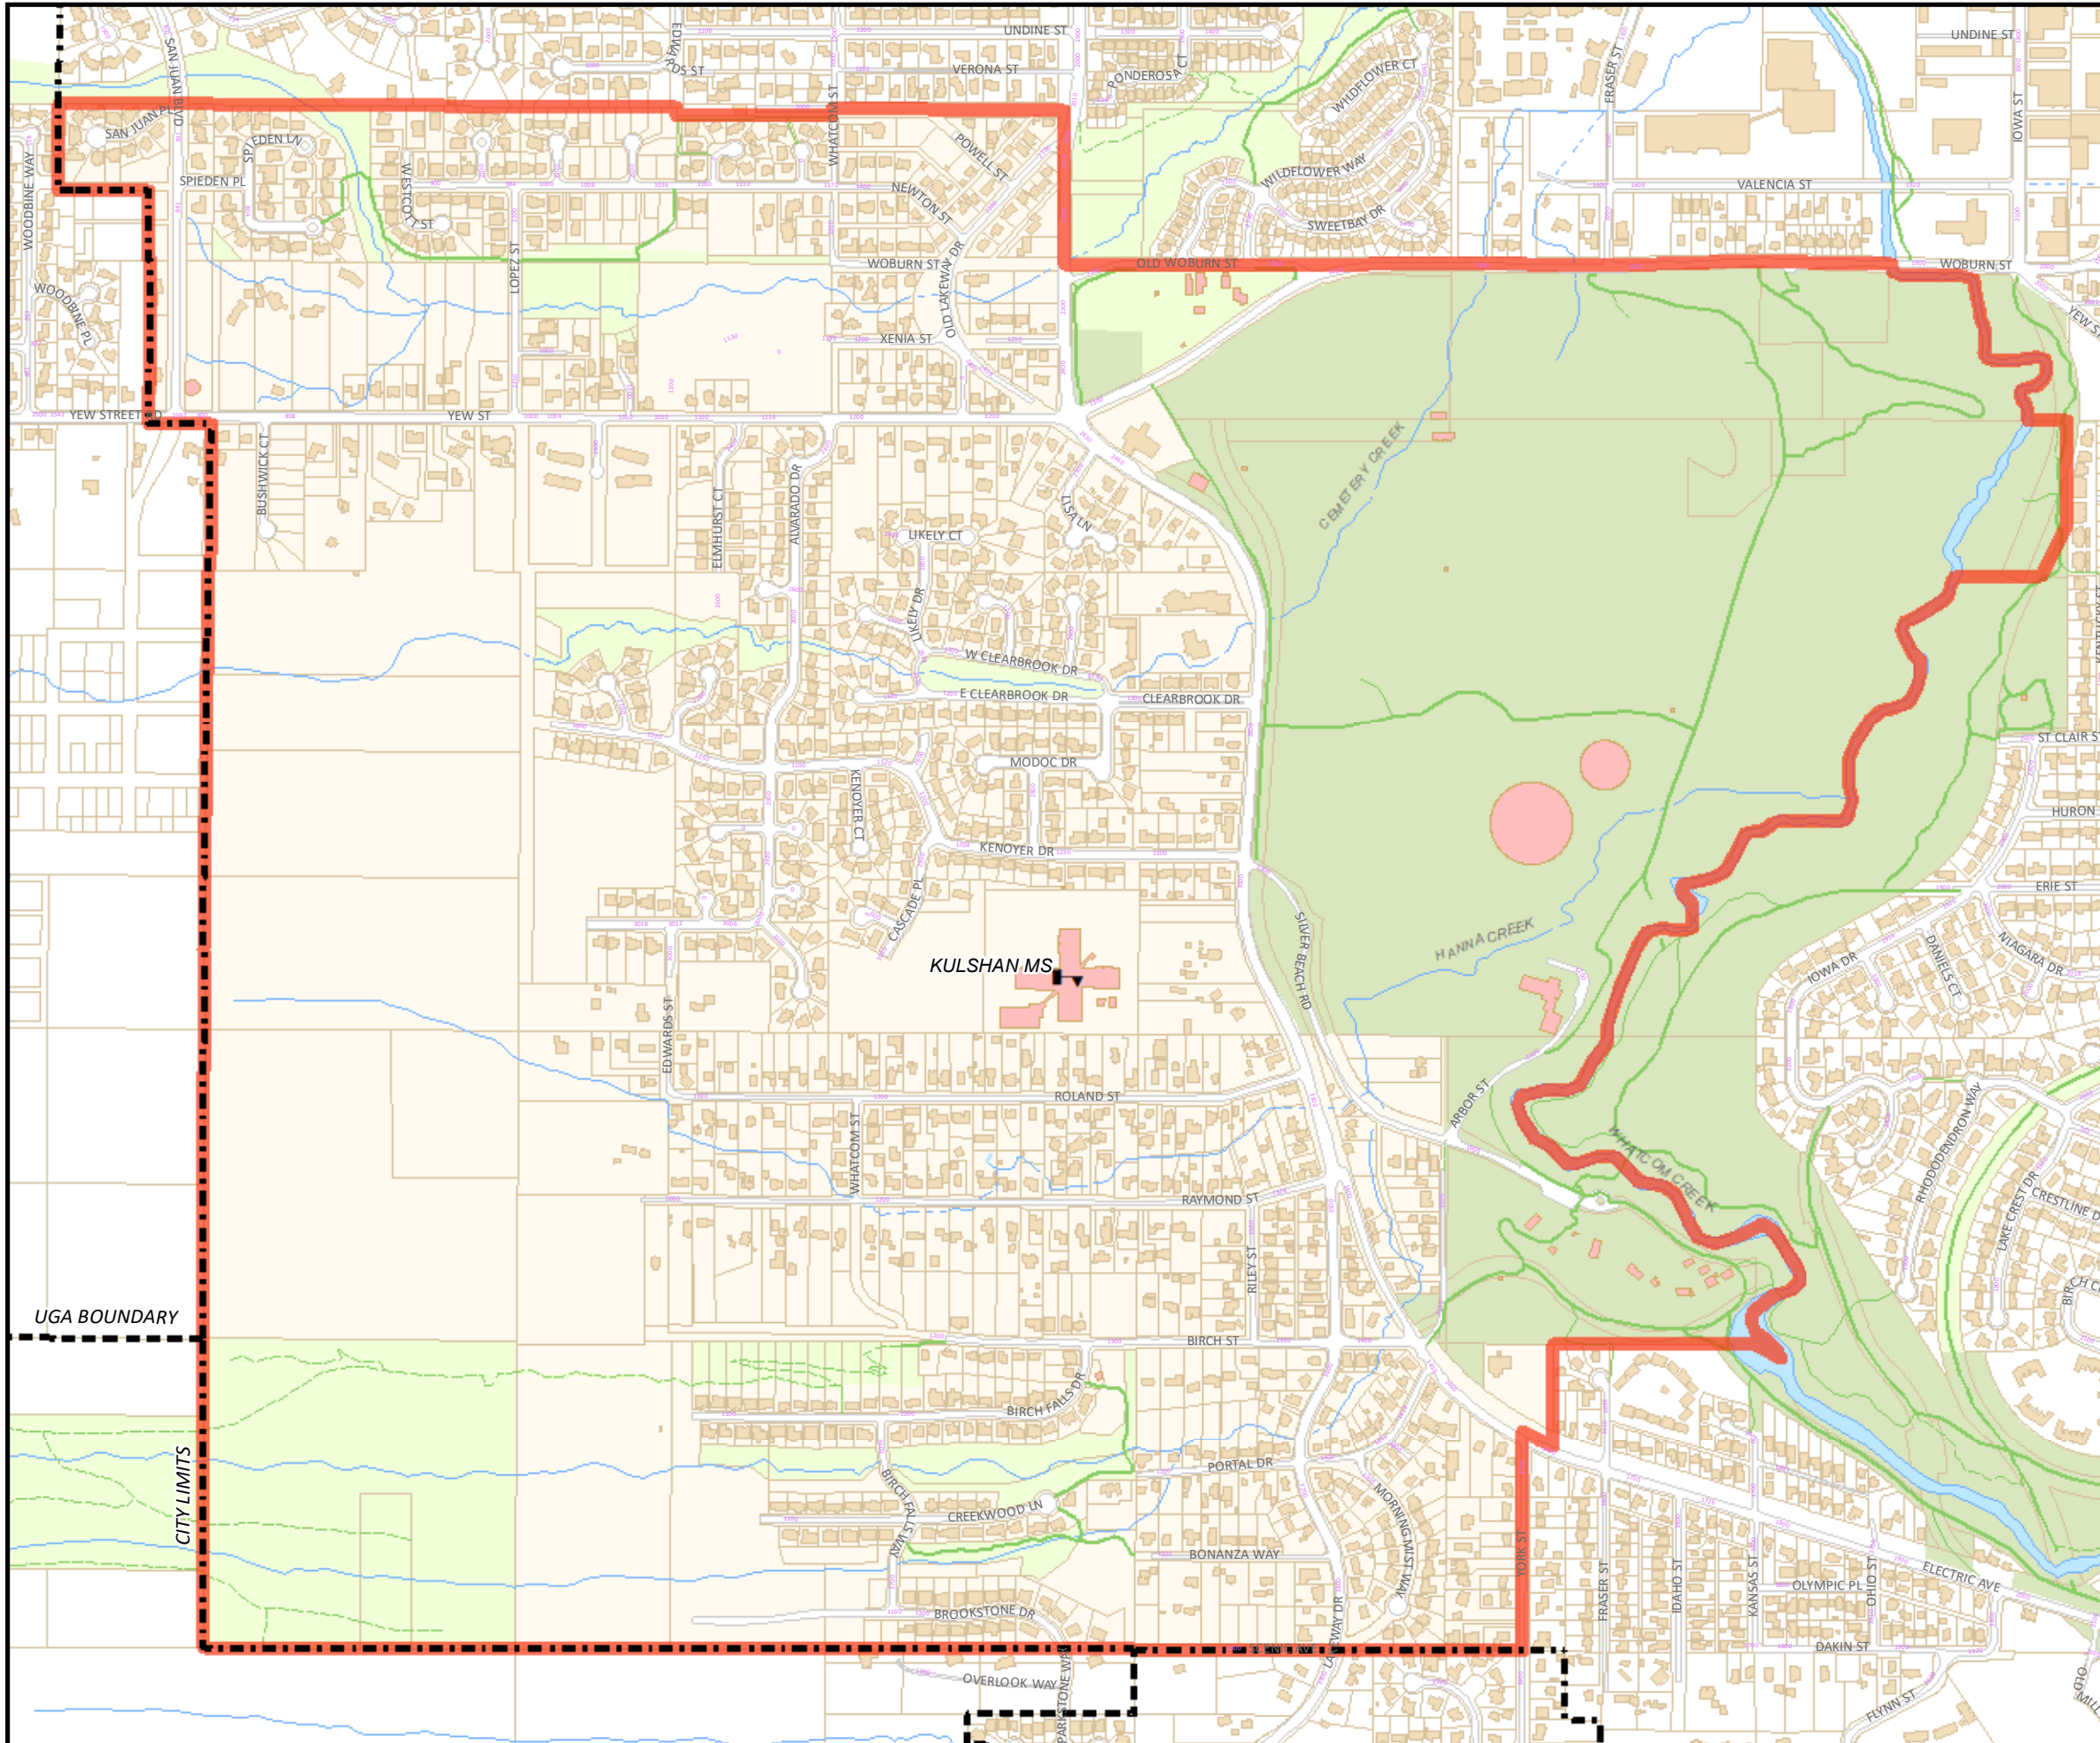

WHATCOM FALLS NEIGHBORHOOD BASEMAP

-  City Limits
-  Urban Growth Bndy.
-  Neighborhood Bndy.
-  Tax Parcels
-  Public Buildings
-  Buildings
-  Parks
-  Open Space
-  Streams

0 440 880 1,320 1,760 Feet