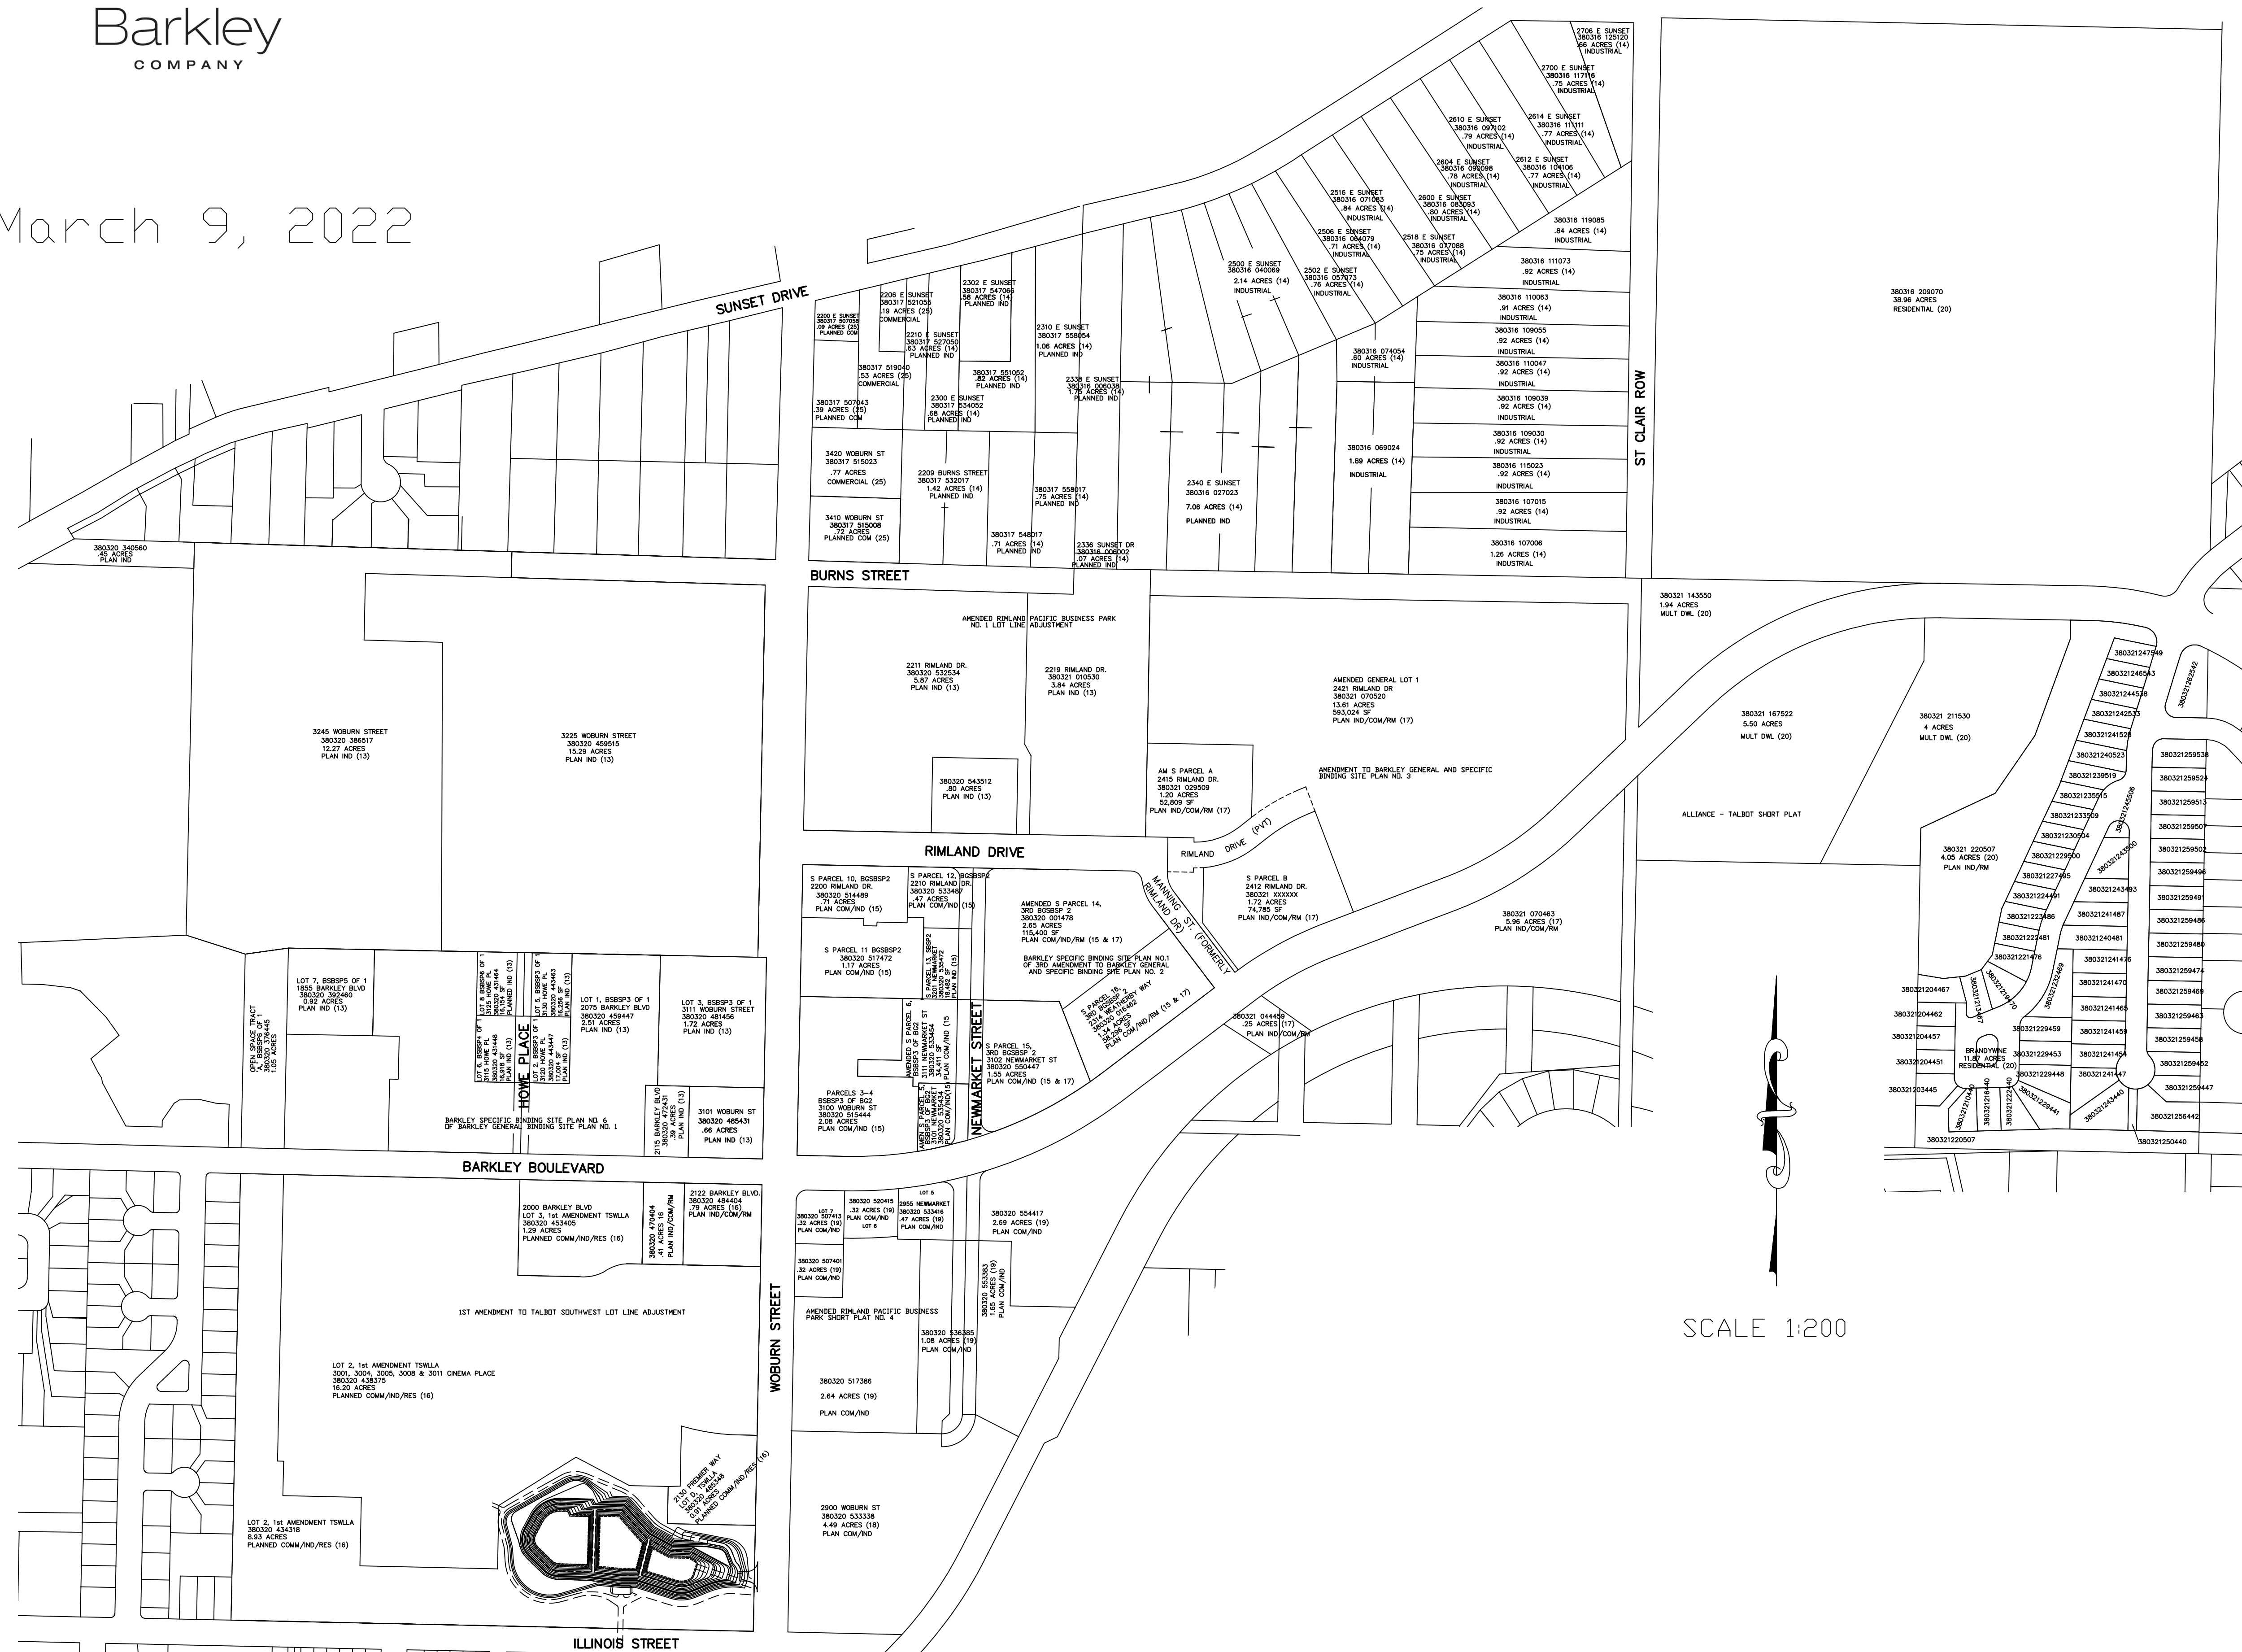

Barkley
COMPANY

BARKLEY URBAN DEVELOPMENT CENTER

March 9, 2022

* 43,560 SF IN AN ACRE