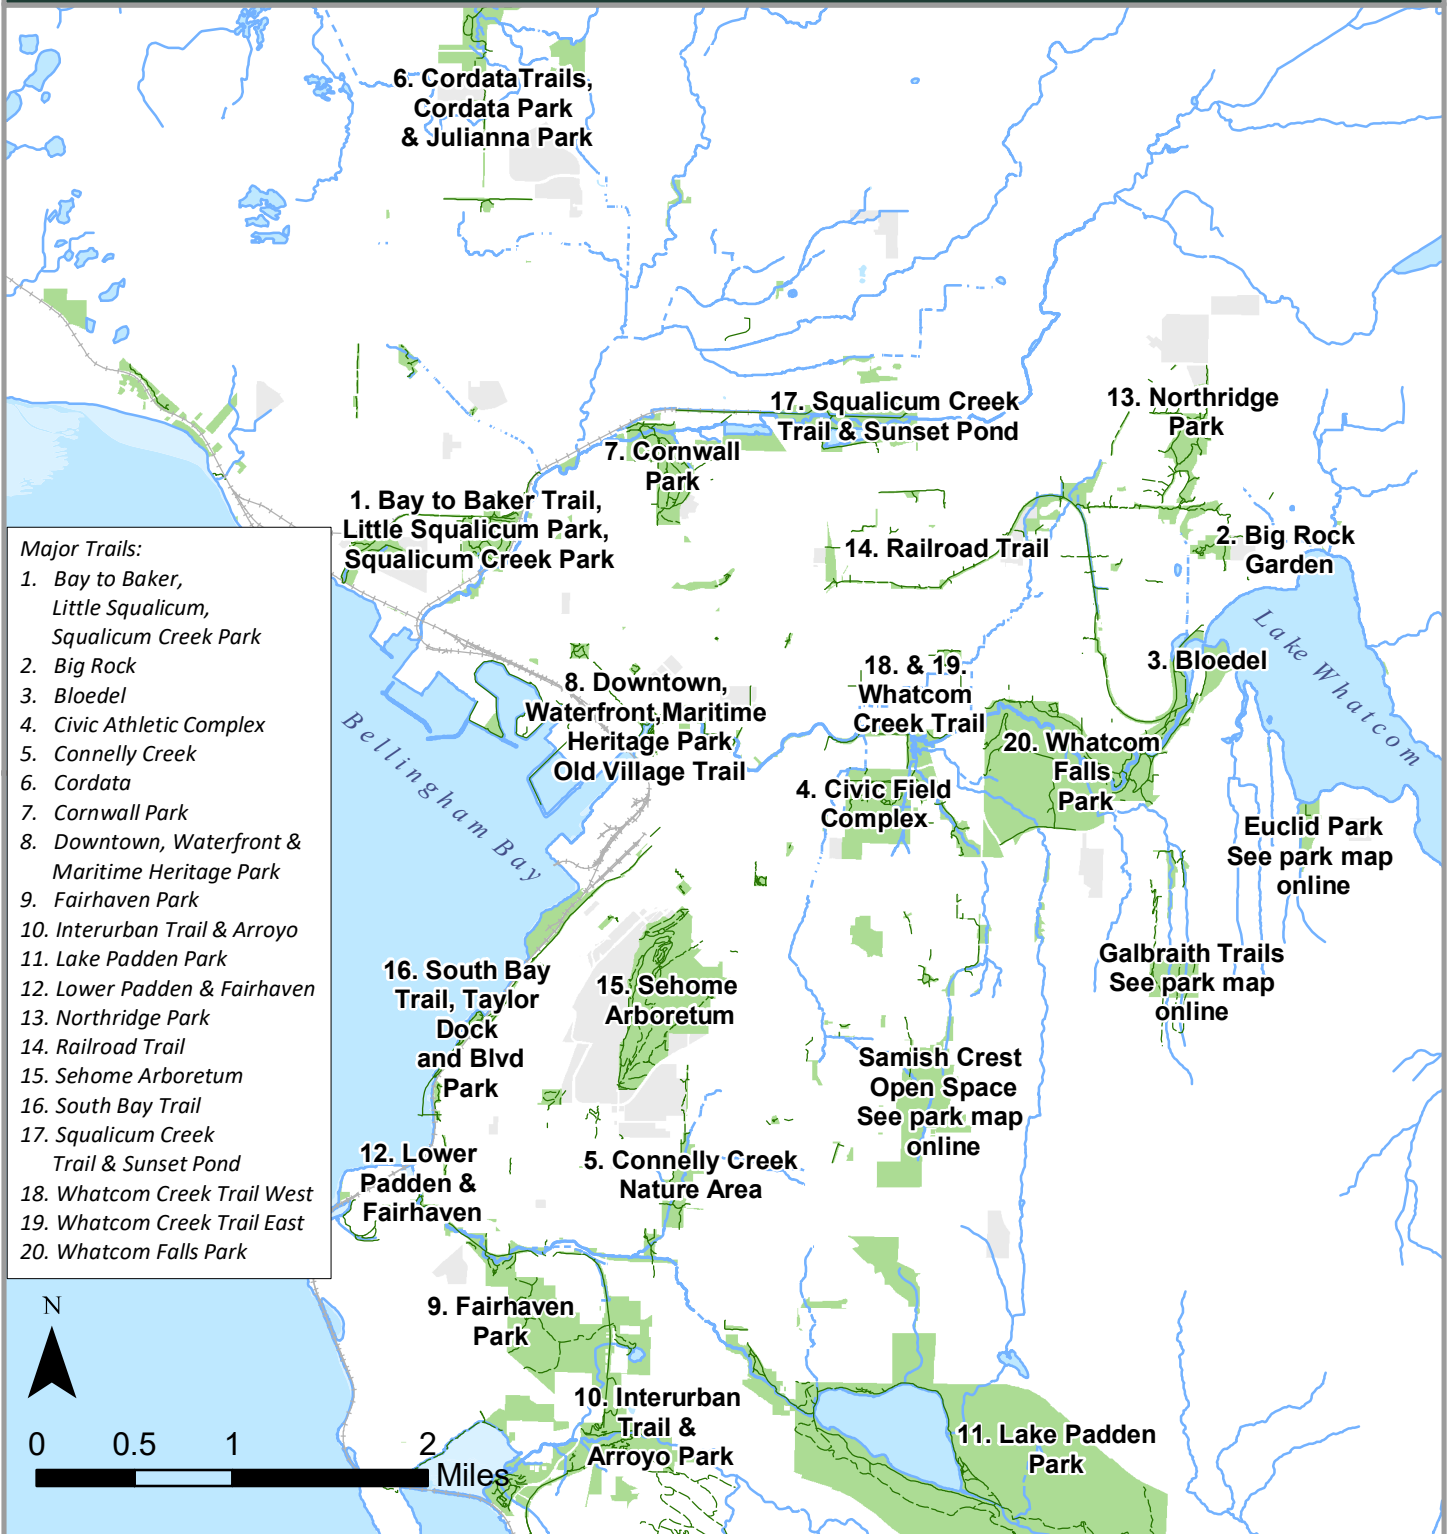

Parks, trails and natural areas

Another, larger version of this map is available at the Parks and Recreation office, 210 Lottie Street, Bellingham, WA 98225

A digital version of all maps, including parks, open spaces and trails, is available at www.cob.org