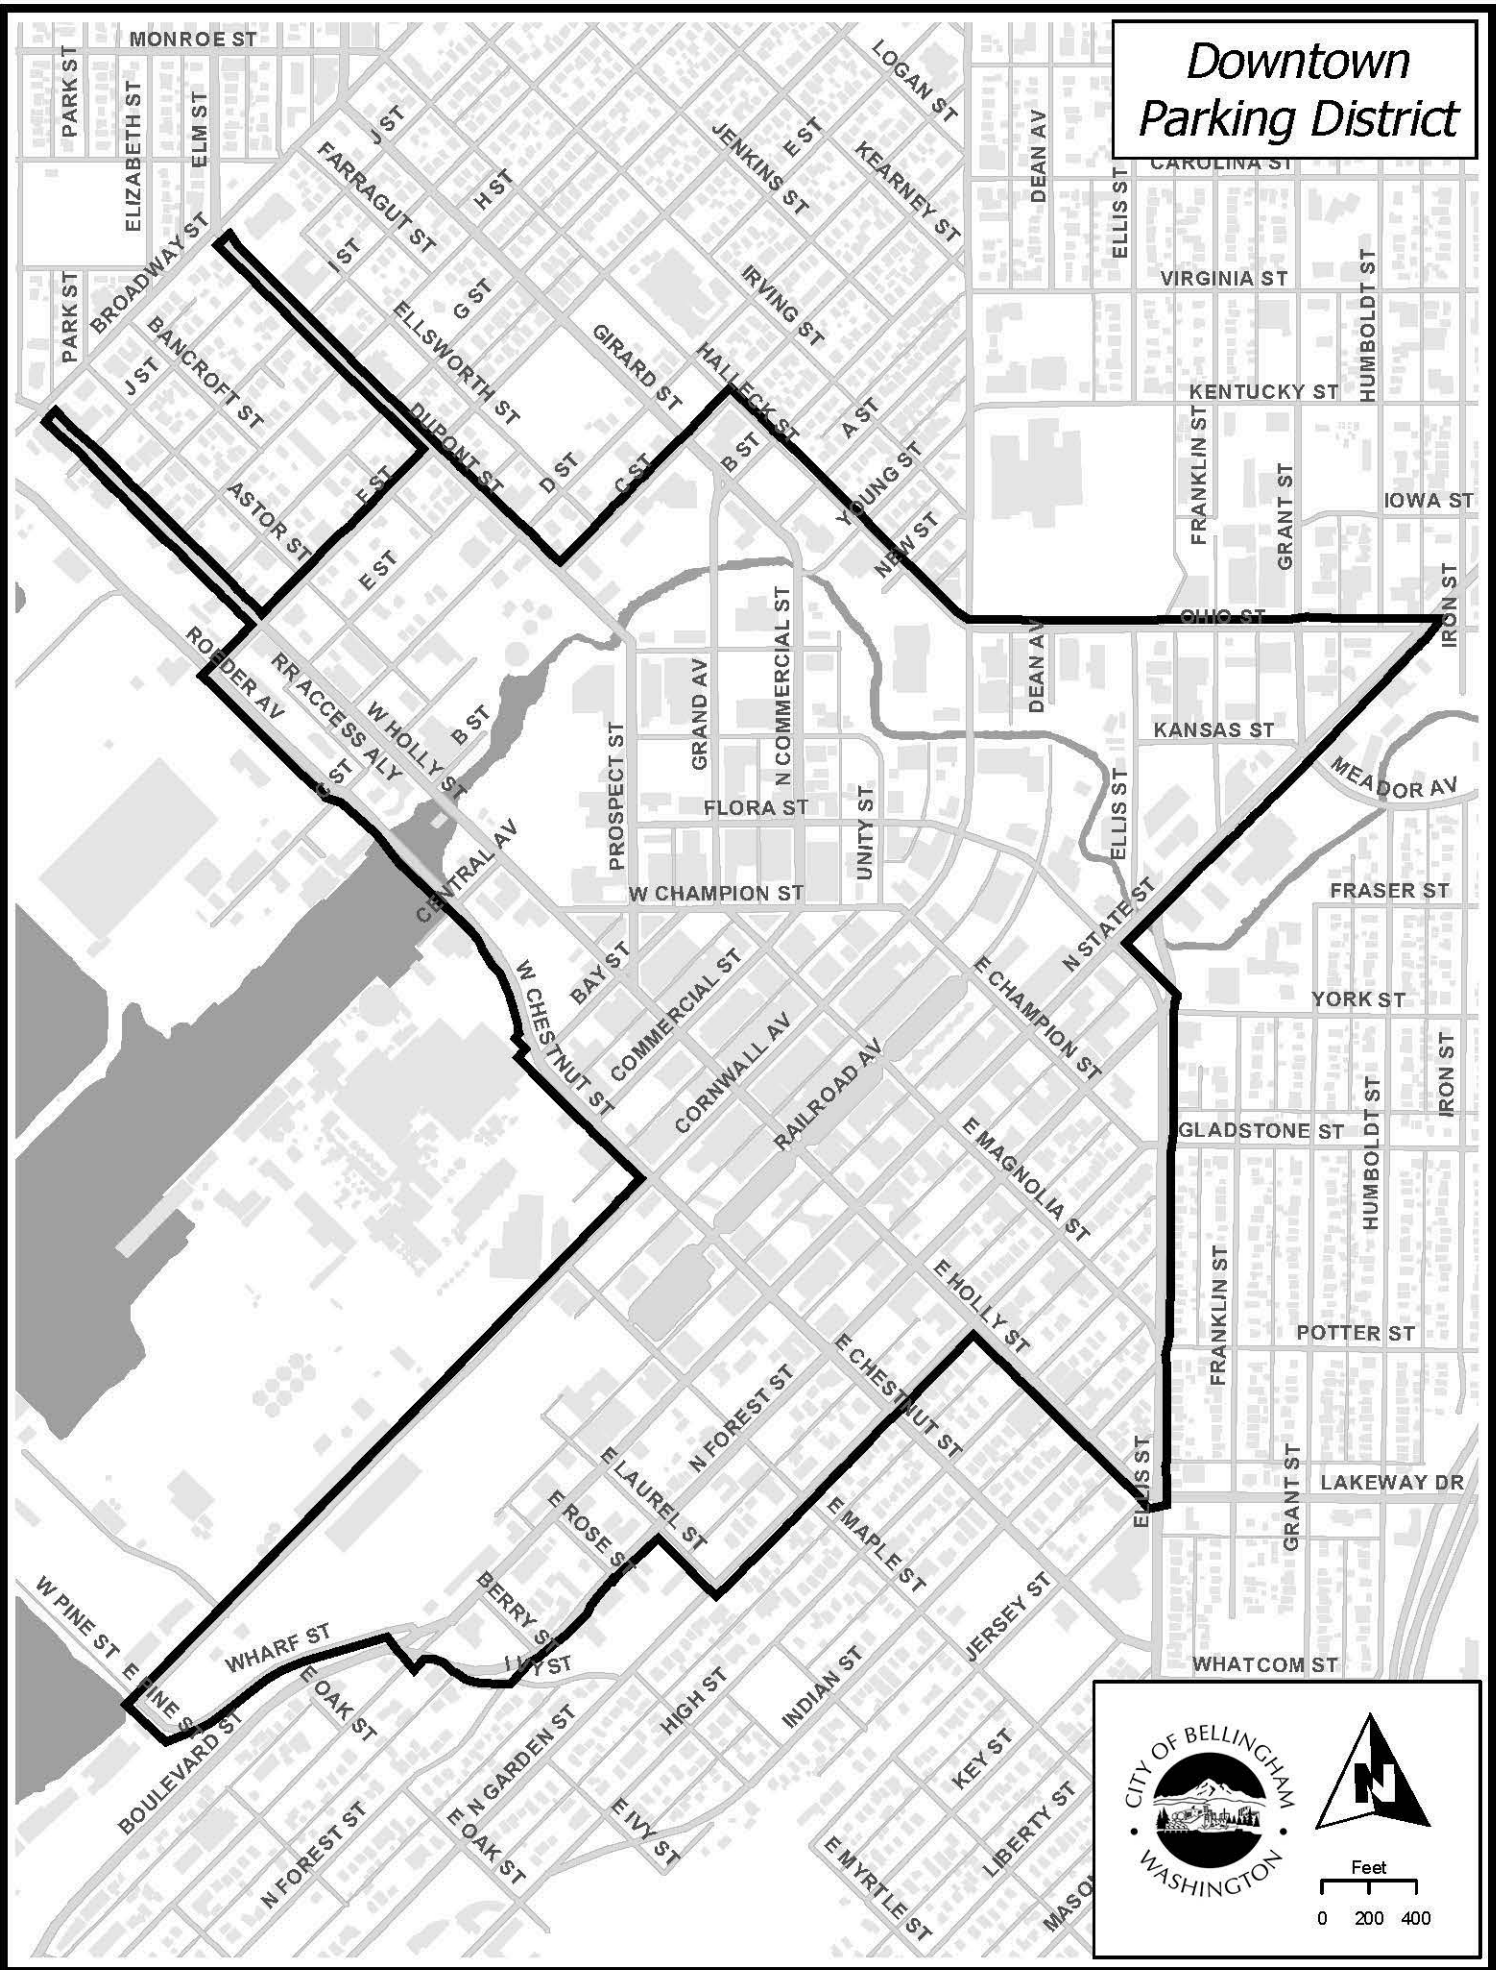

Downtown Parking District

CITY OF BELLINGHAM
WASHINGTON

0 200 400
Feet