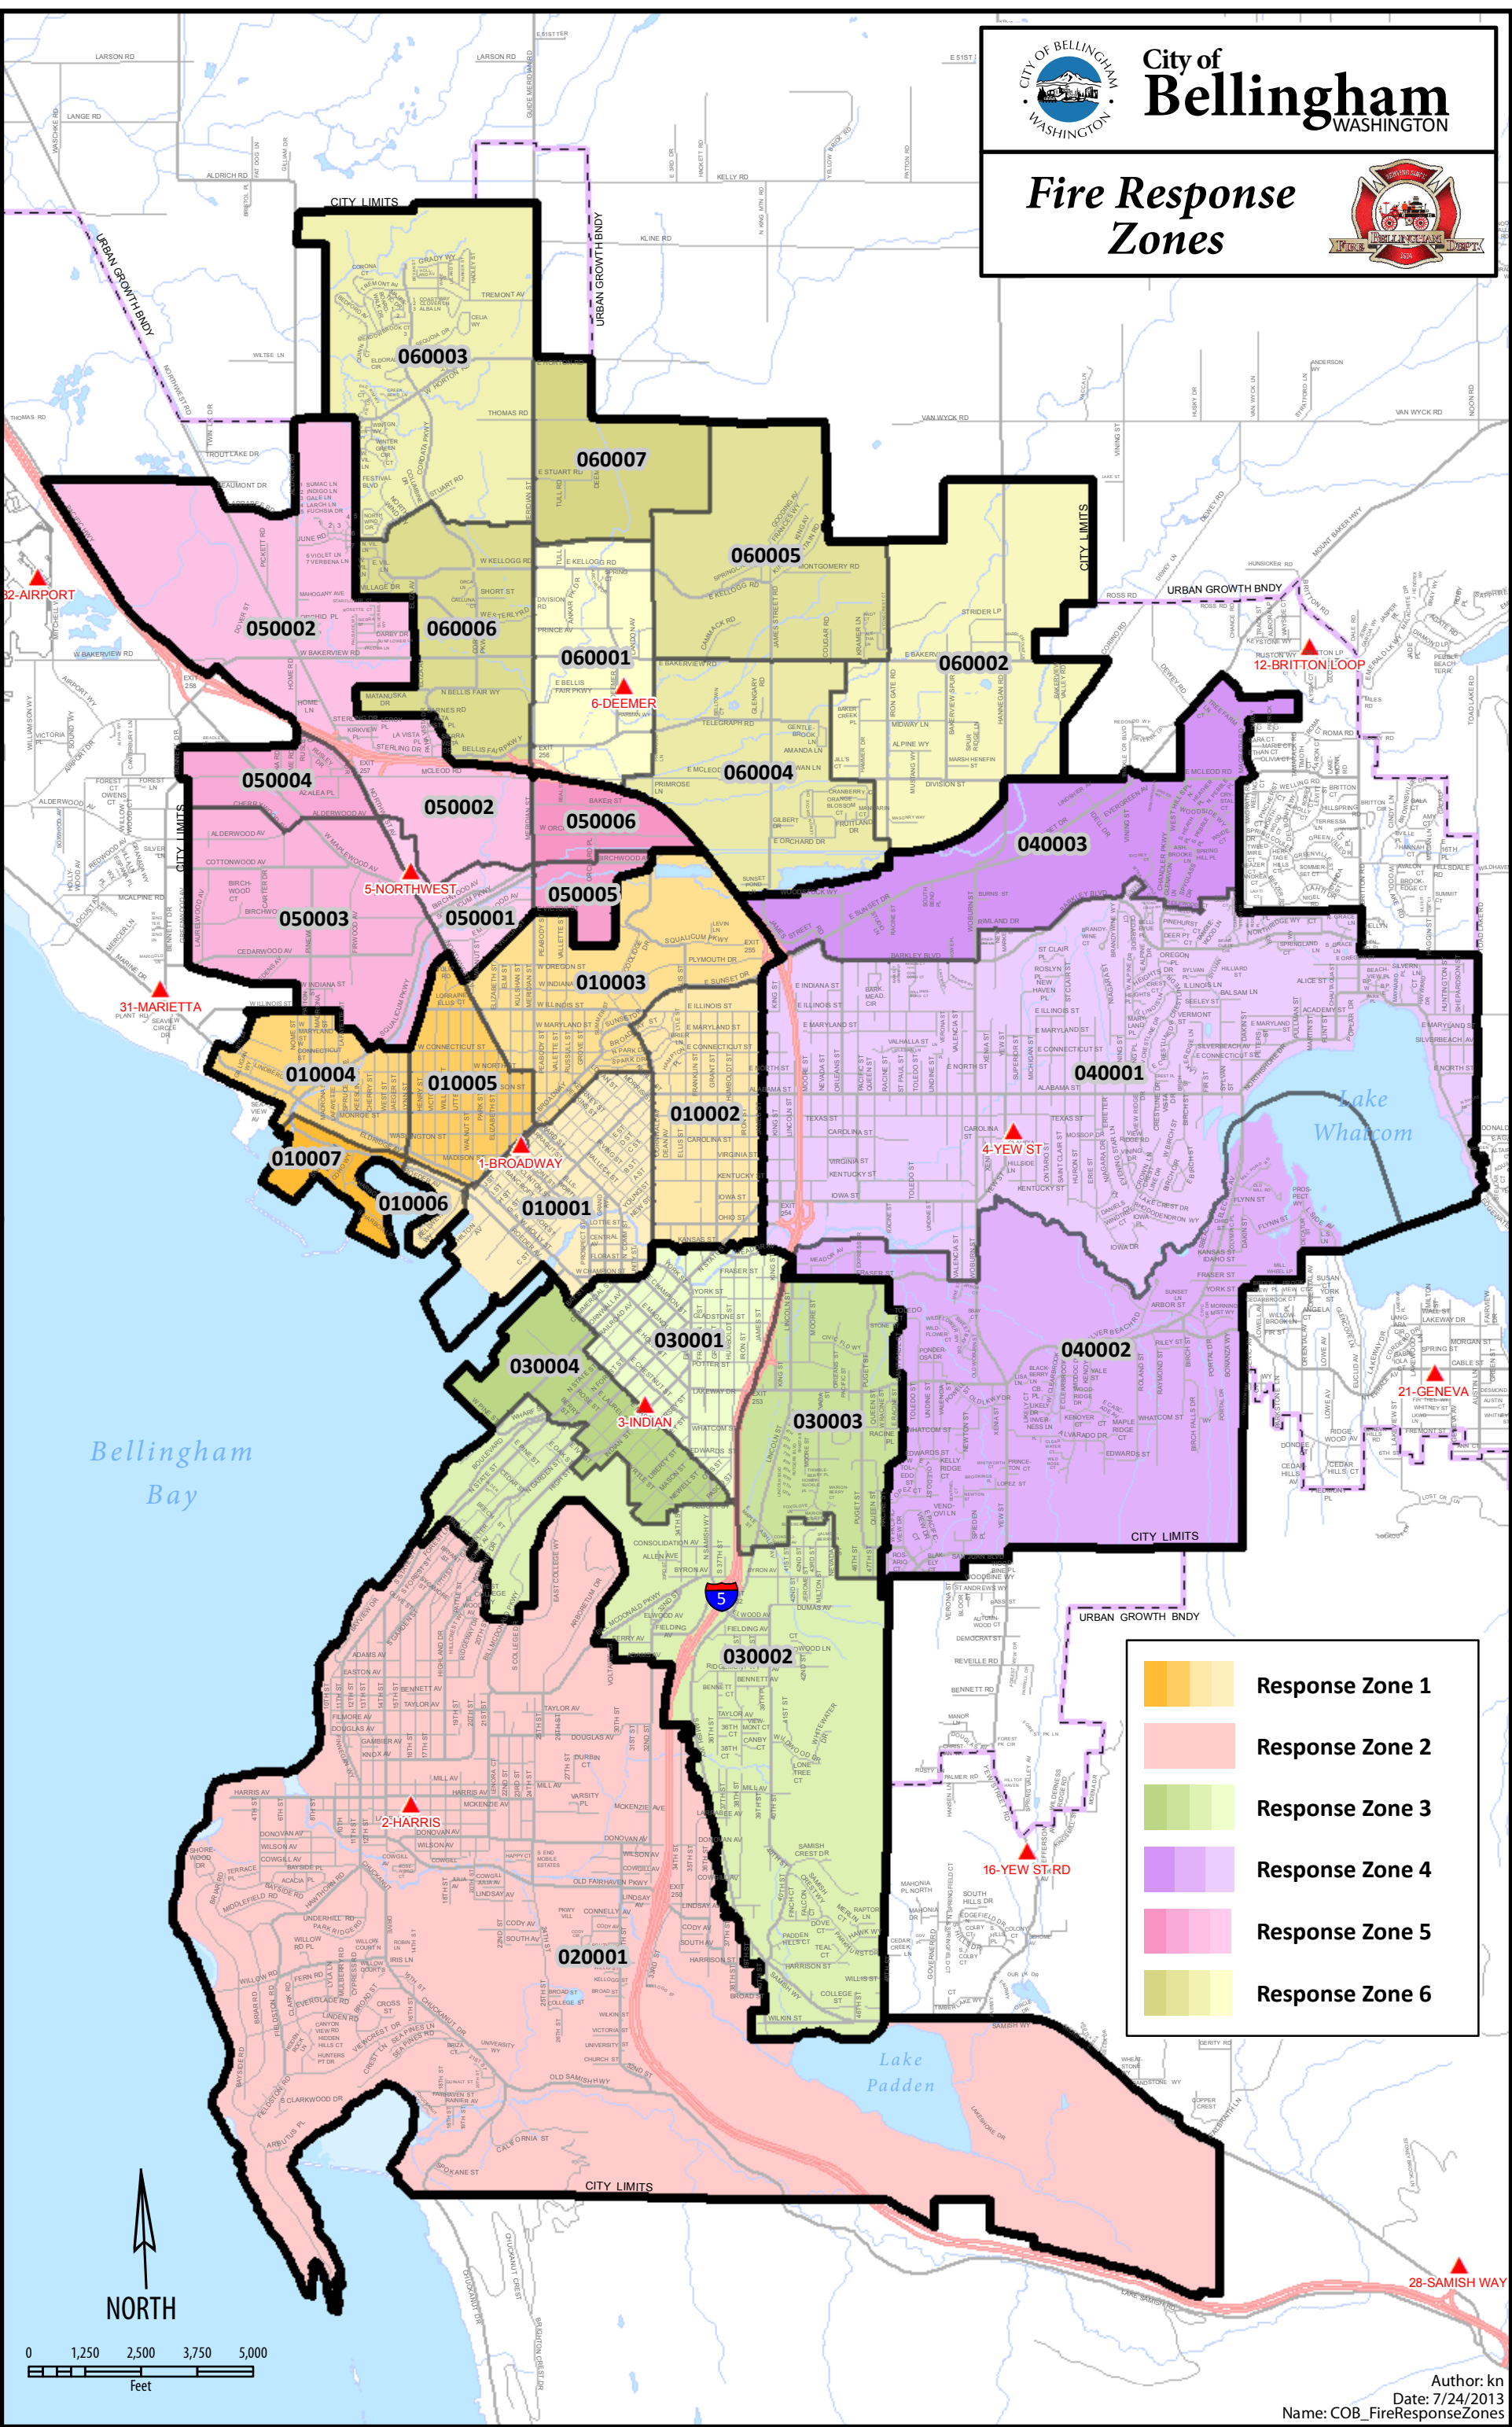

City of Bellingham WASHINGTON

# Fire Response Zones

- Response Zone 1
- Response Zone 2
- Response Zone 3
- Response Zone 4
- Response Zone 5
- Response Zone 6

0 1,250 2,500 3,750 5,000 Feet