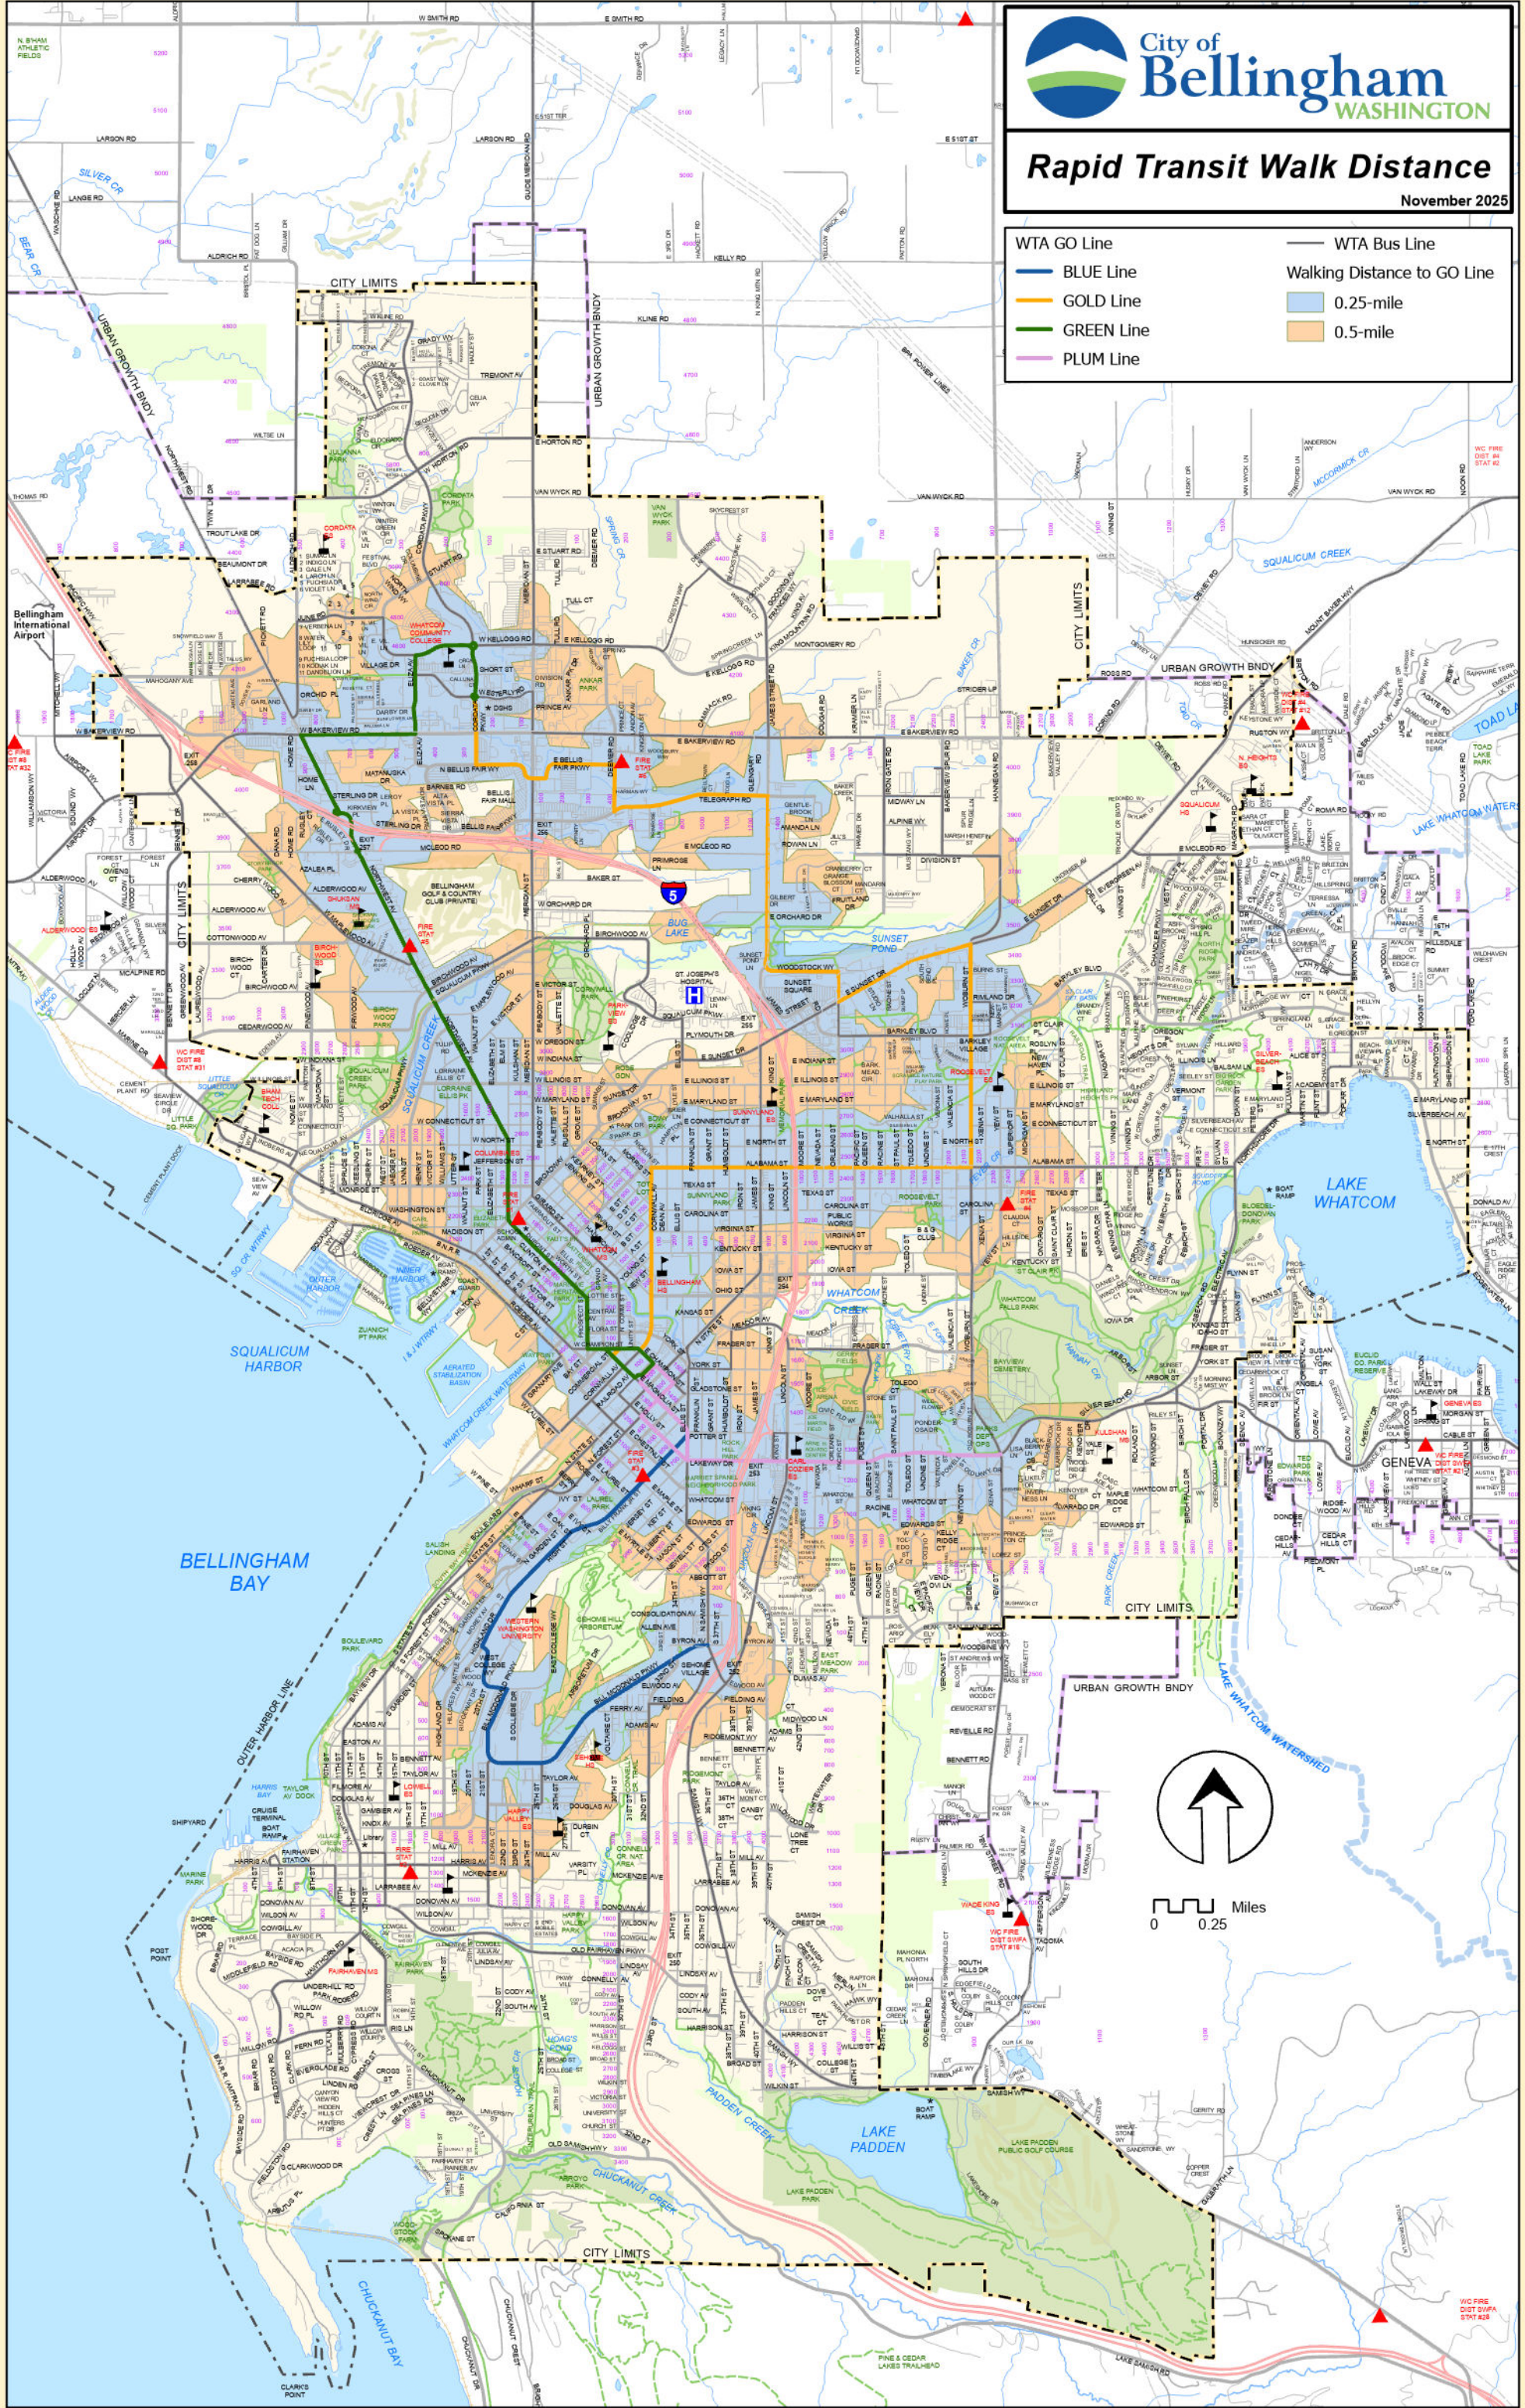

Rapid Transit Walk Distance

November 2025

WTA GO Line	WTA Bus Line
<ul style="list-style-type: none"> BLUE Line GOLD Line GREEN Line PLUM Line 	<ul style="list-style-type: none"> Walking Distance to GO Line 0.25-mile 0.5-mile

0 0.25 Miles