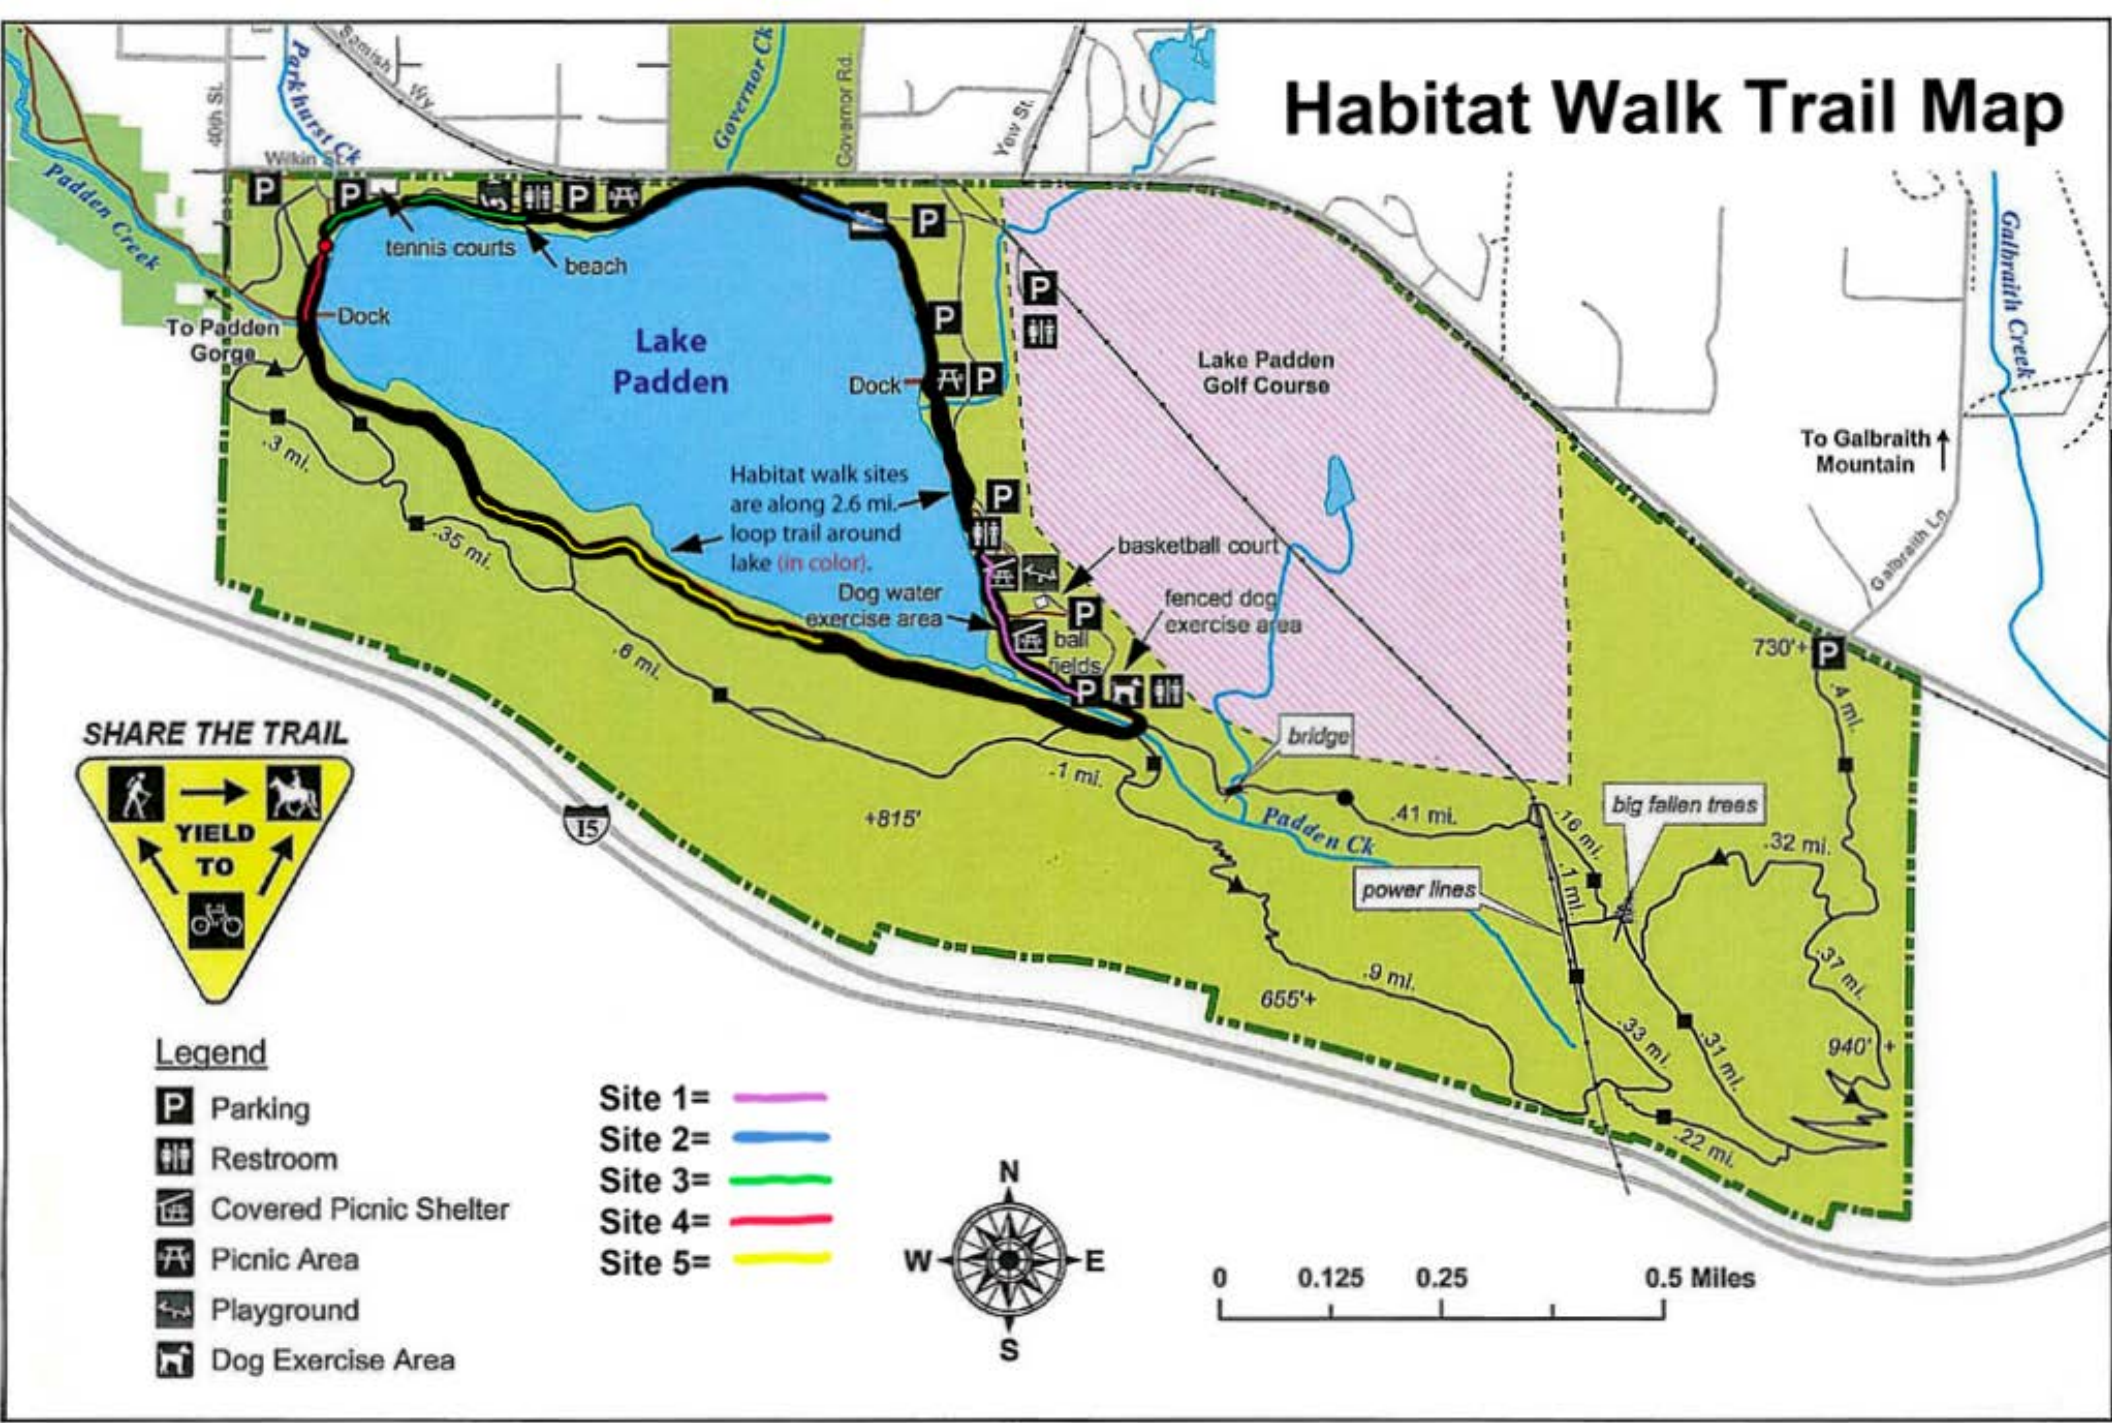

Habitat Walk Trail Map

SHARE THE TRAIL

Legend

- P** Parking
- Restroom
- Covered Picnic Shelter
- Picnic Area
- Playground
- Dog Exercise Area

- Site 1=
- Site 2=
- Site 3=
- Site 4=
- Site 5=