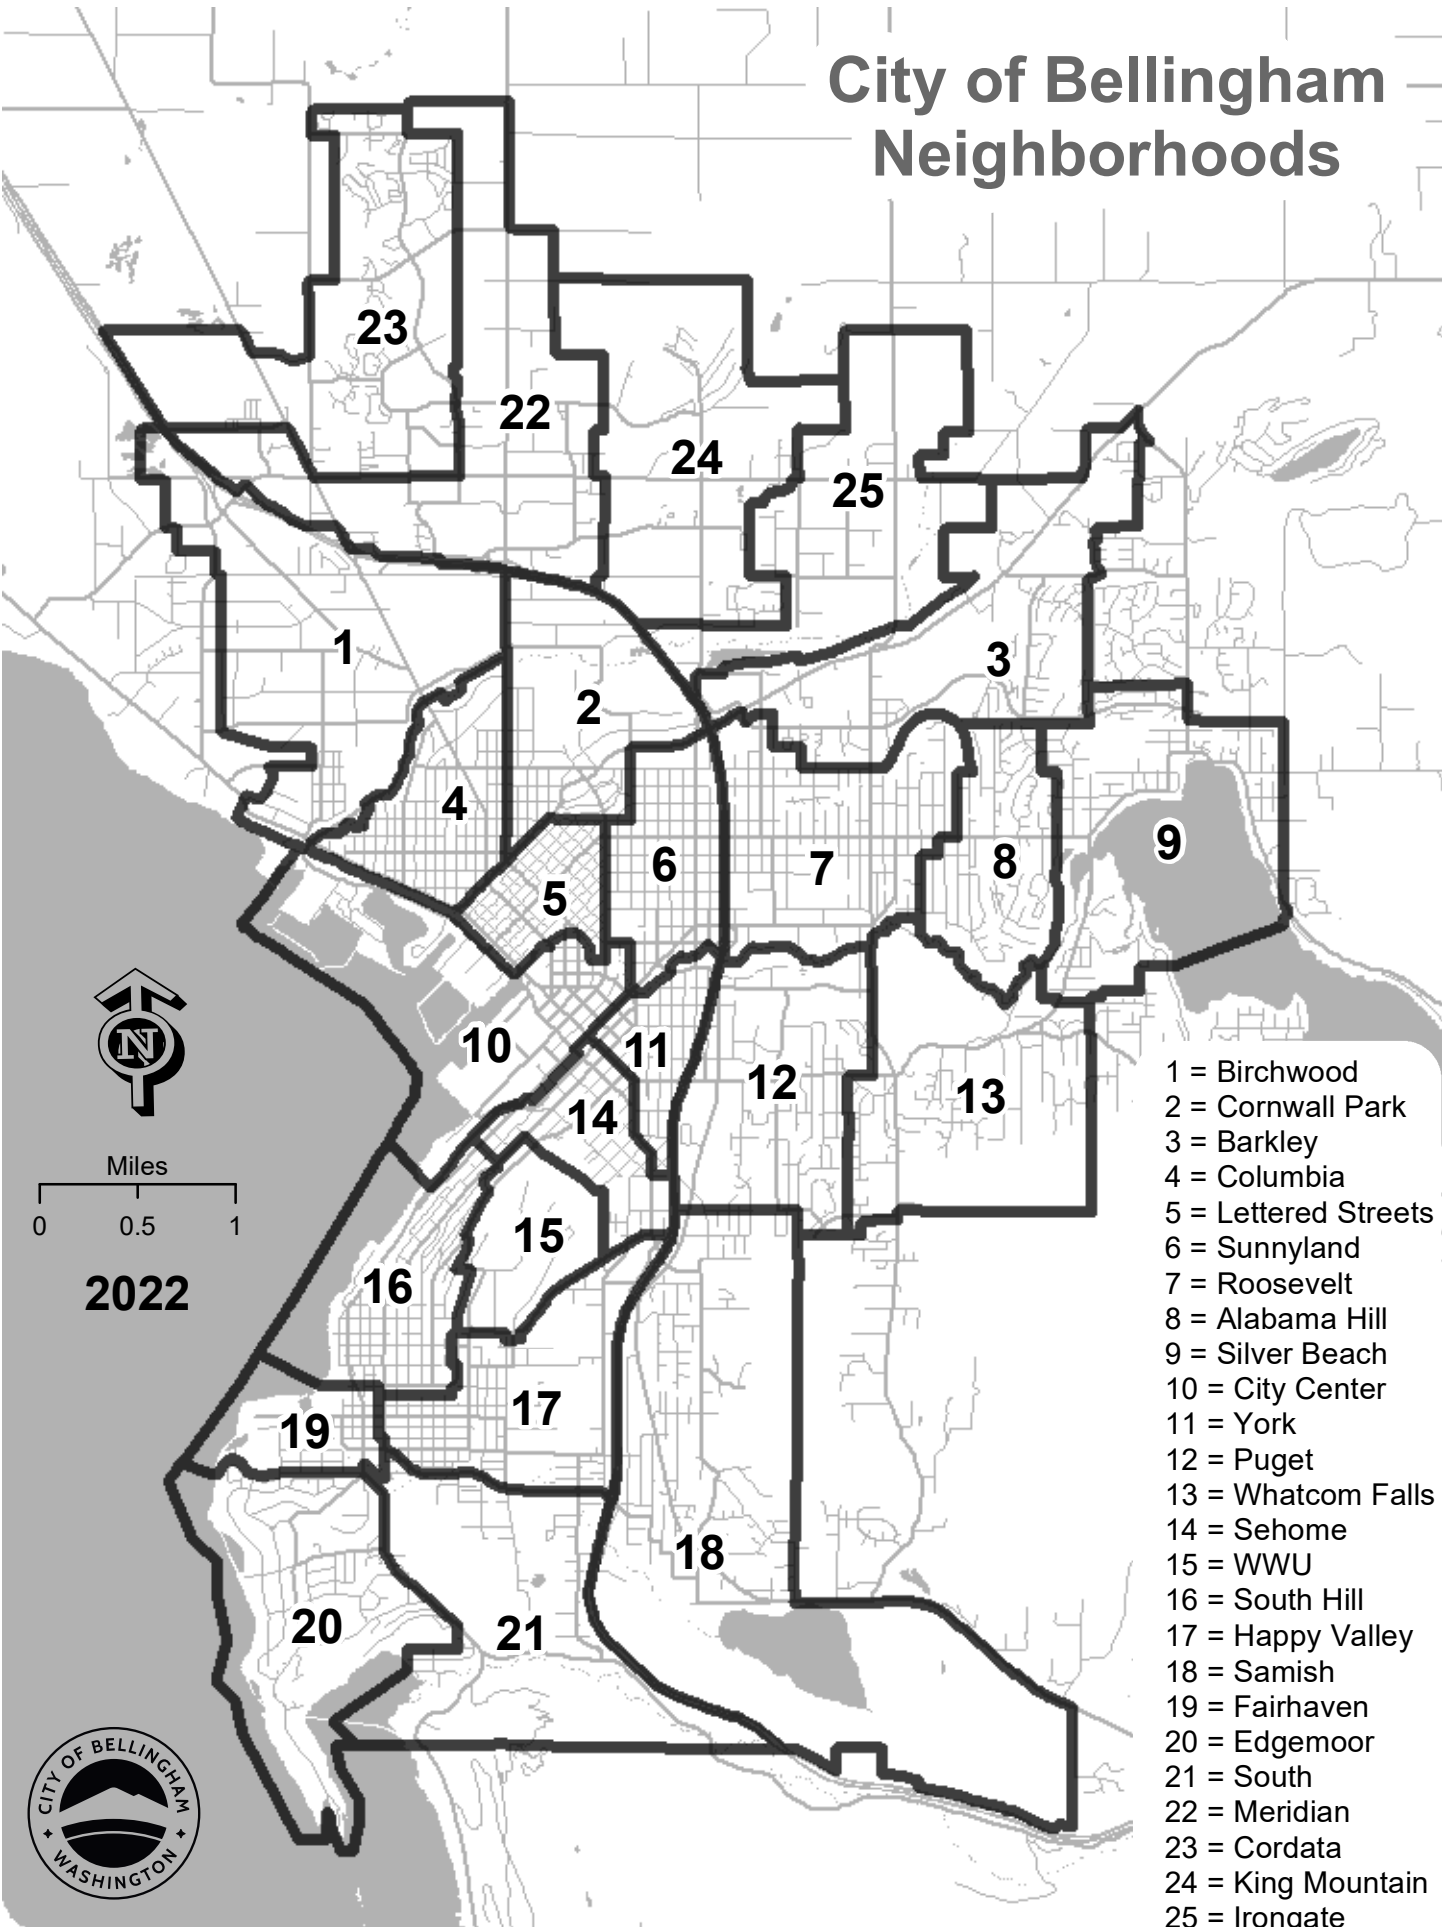

# City of Bellingham Neighborhoods

- 1 = Birchwood
- 2 = Cornwall Park
- 3 = Barkley
- 4 = Columbia
- 5 = Lettered Streets
- 6 = Sunnyland
- 7 = Roosevelt
- 8 = Alabama Hill
- 9 = Silver Beach
- 10 = City Center
- 11 = York
- 12 = Puget
- 13 = Whatcom Falls
- 14 = Sehome
- 15 = WWU
- 16 = South Hill
- 17 = Happy Valley
- 18 = Samish
- 19 = Fairhaven
- 20 = Edgemoor
- 21 = South
- 22 = Meridian
- 23 = Cordata
- 24 = King Mountain
- 25 = Irongate

Miles

2022