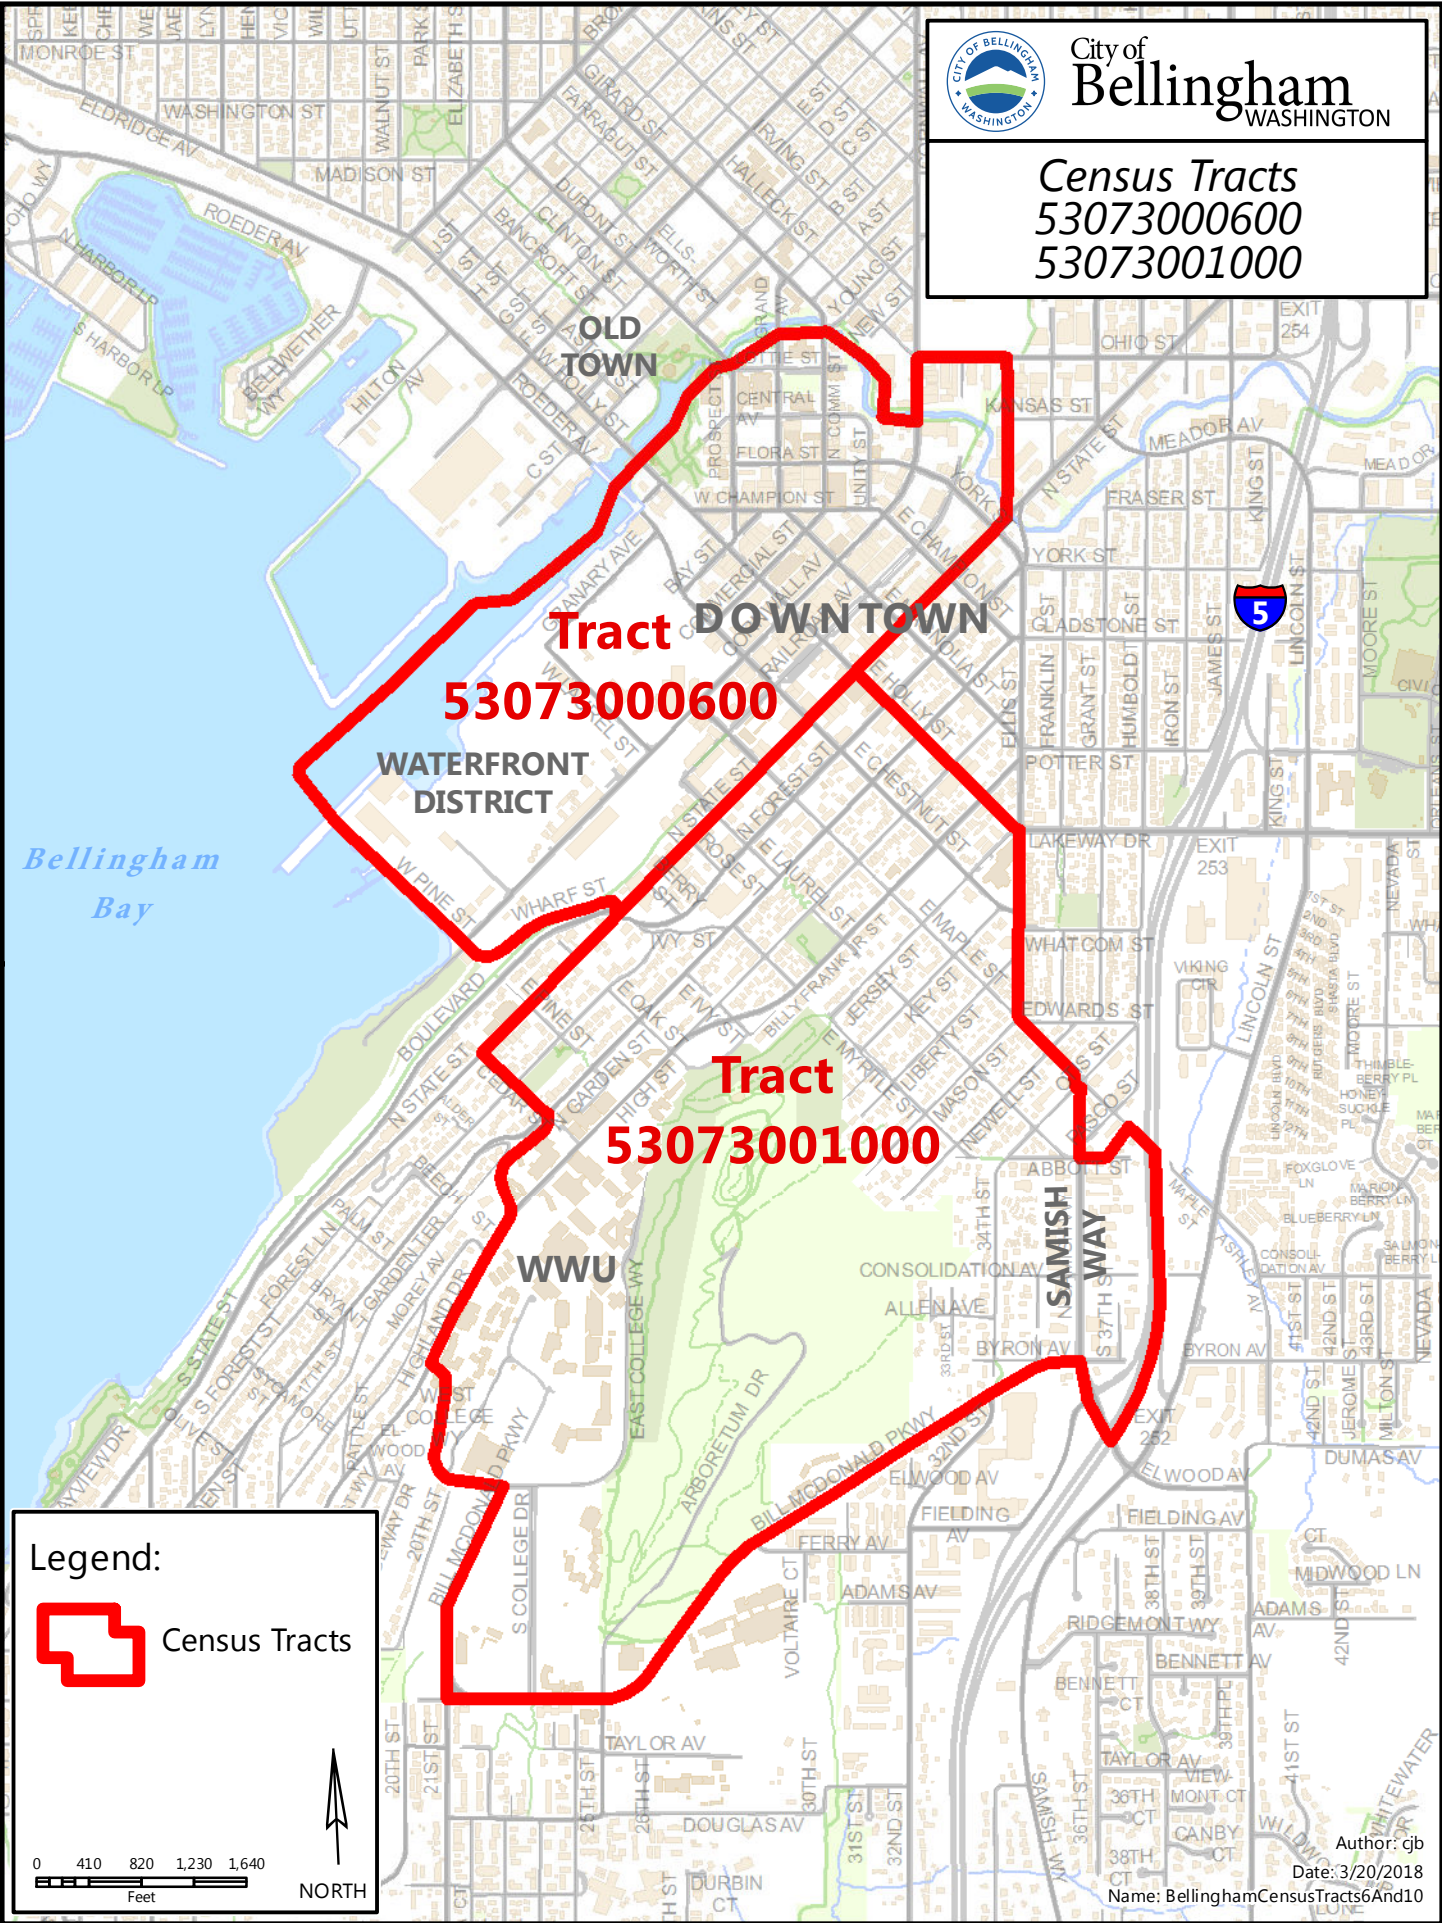

City of
Bellingham
WASHINGTON

Census Tracts
53073000600
53073001000

Legend:

Census Tracts

NORTH

0 410 820 1,230 1,640
Feet