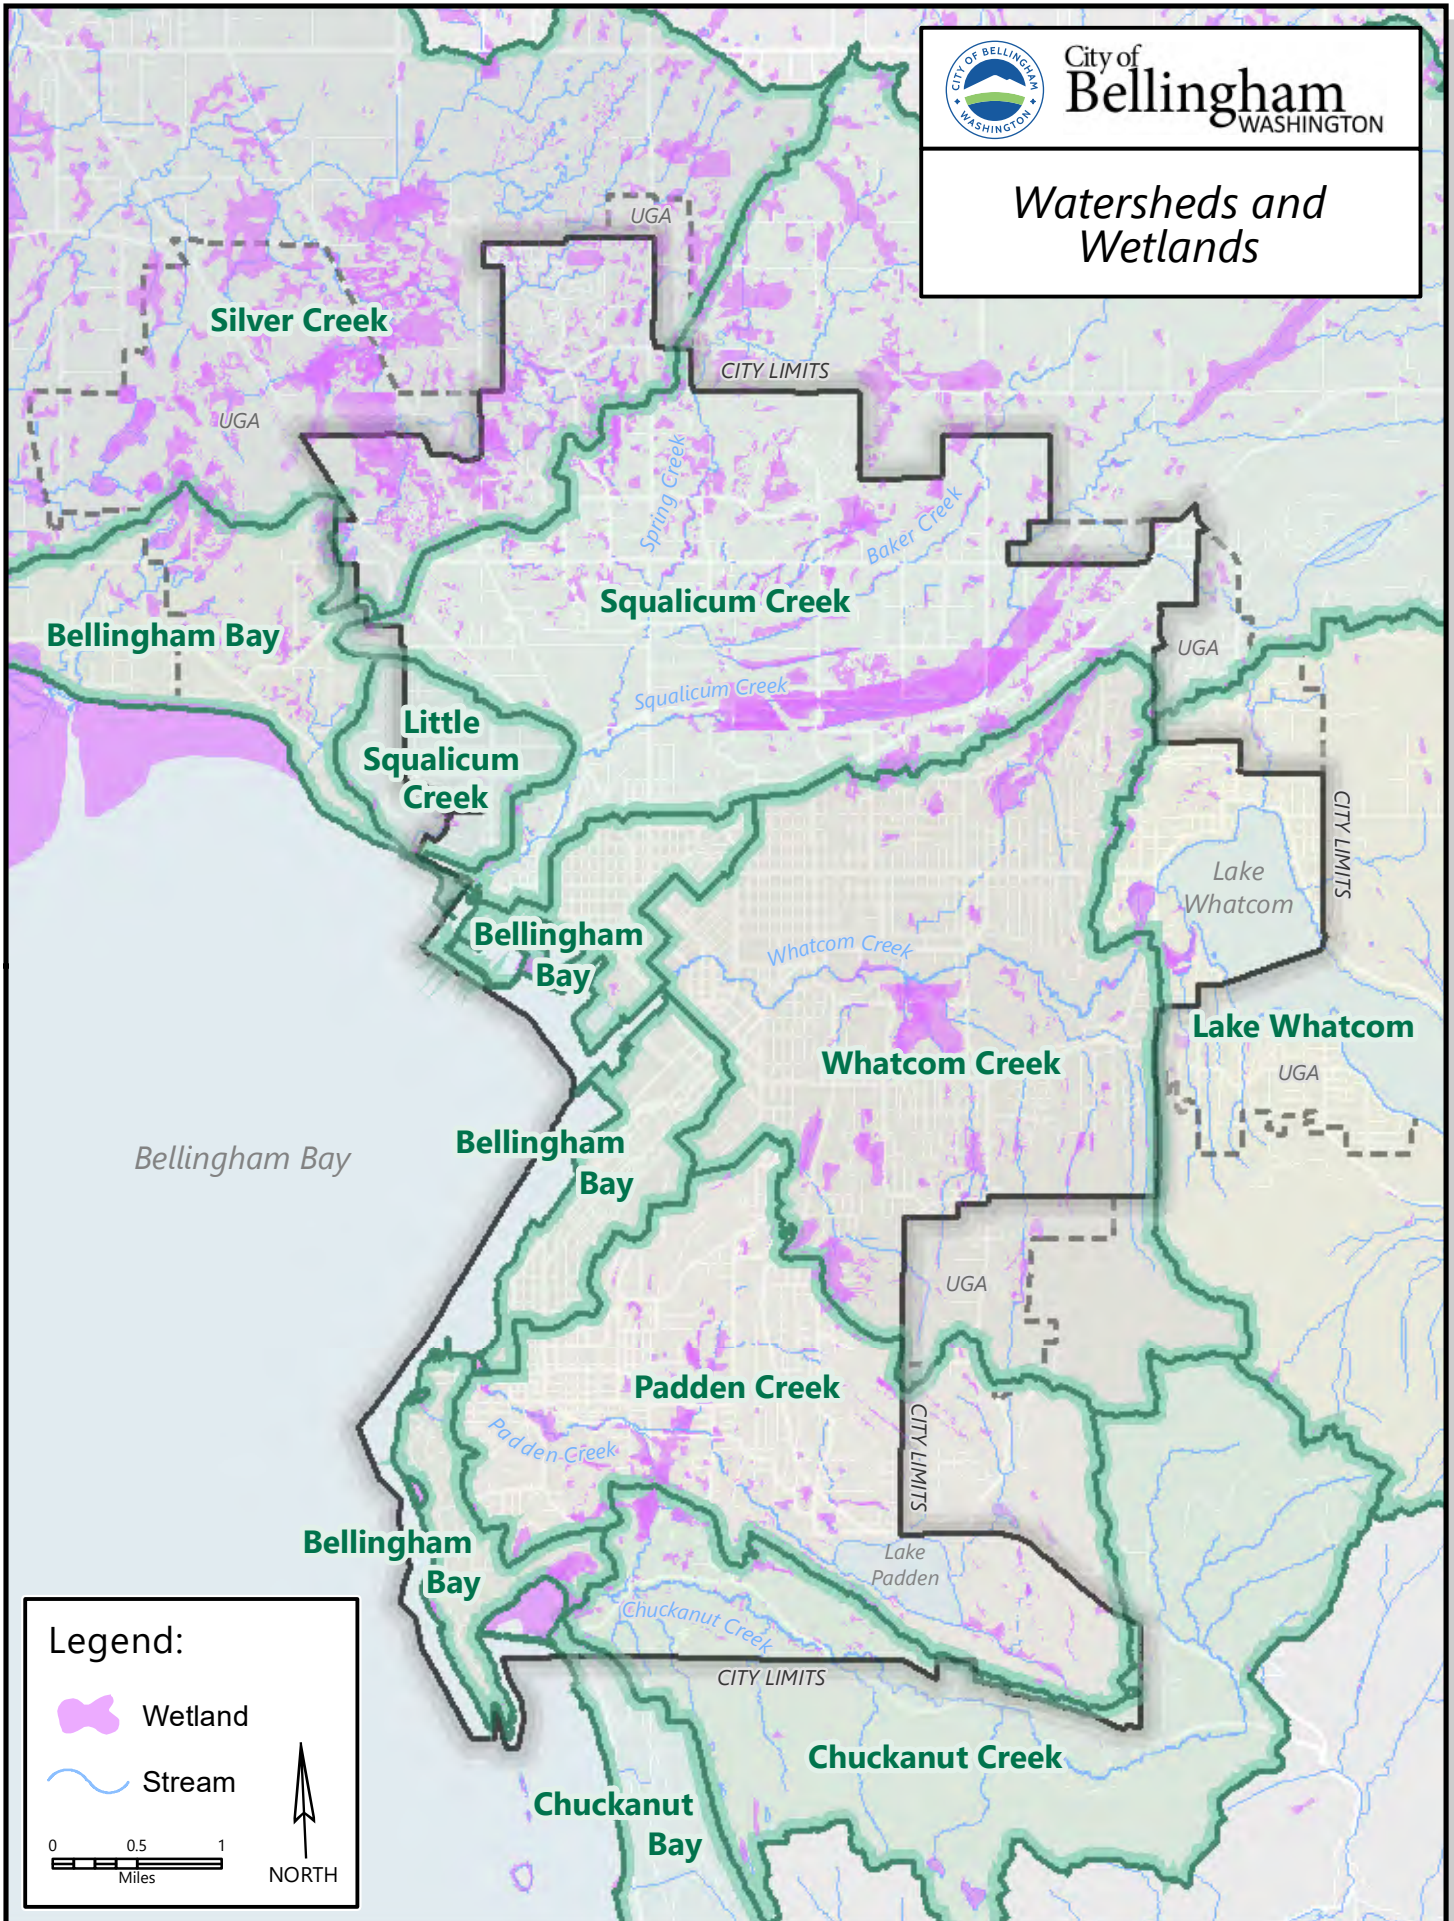

City of
Bellingham
WASHINGTON

Watersheds and Wetlands

Legend:

 Wetland

 Stream

0 0.5 1
Miles